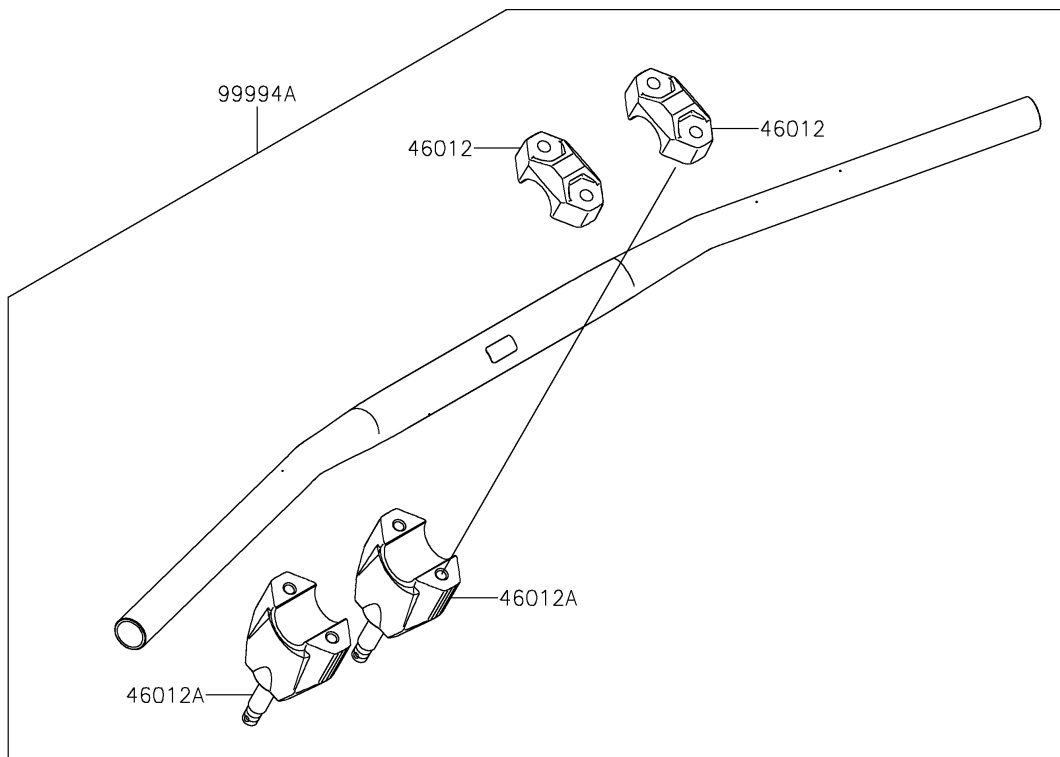

2025 KLX[®] 230R

PARTS DIAGRAM

Accessory(Handle)

2025 KLX® 230R

PARTS LIST

Accessory(Handle)

ITEM NAME	PART NUMBER	QUANTITY
HOLDER-HANDLE,UPP,P.SILVER (Ref # 46012)	46012-0359-458	2
HOLDER-HANDLE,LWR,P.SILVER (Ref # 46012A)	46012-0360-458	2
COVER-HANDLE,LH,EBONY (Ref # 59441)	59441-0045-6C	1
COVER-HANDLE,RH,EBONY (Ref # 59441A)	59441-0046-6C	1
COLLAR,6.5X10.5X9.3 (Ref # 92152)	92152-1992	1
COLLAR,6.5X10.5X14 (Ref # 92152A)	92152-2302	1
COLLAR,6.5X15X3.4 (Ref # 92152B)	92152-2314	3
COLLAR (Ref # 92152C)	92152-2592	1
BOLT (Ref # 92154)	92154-1670	1
BOLT (Ref # 92154A)	92154-2359	1
BOLT,6X12 (Ref # 92154B)	92154-7271	1
BOLT,FLANGED,6X16 (Ref # 92154C)	92154-7288	1
NUT,LOCK,FLANGED,6MM (Ref # 92210)	92210-1992	2
HANDLE-BAR PAD (Ref # 99994)	99994-1274	1
FAT TYPE HANDLE BAR,P.SILVER (Ref # 99994A)	99994-1508-458	1
HAND COVER,EBONY (Ref # 99994B)	99994-2073-6C	1