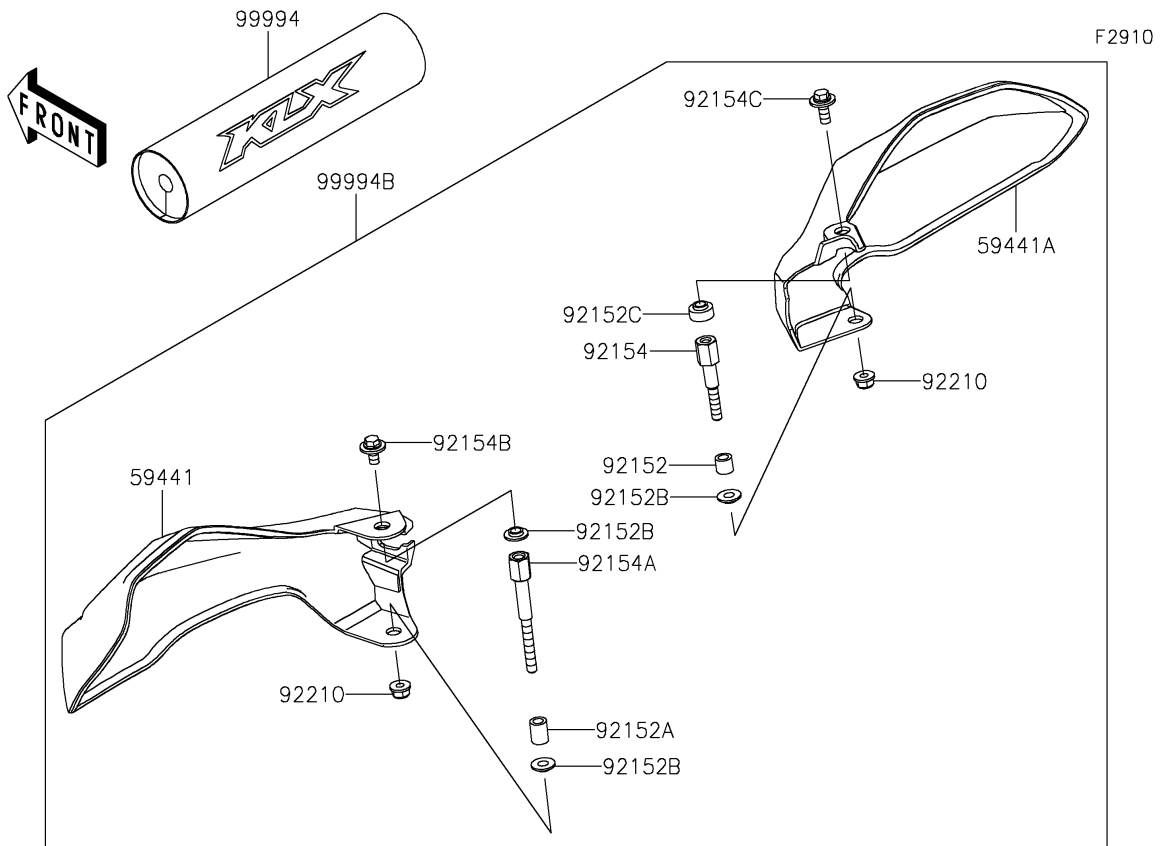

2025 KLX[®] 230R

PARTS DIAGRAM

Accessory(Handle)

2025 KLX® 230R

PARTS LIST

Accessory(Handle)

ITEM NAME	PART NUMBER	QUANTITY
HOLDER-HANDLE,UPP,P.SILVER (Ref # 46012)	46012-0359-458	2
HOLDER-HANDLE,LWR,P.SILVER (Ref # 46012A)	46012-0360-458	2
COVER-HANDLE,LH,EBONY (Ref # 59441)	59441-0045-6C	1
COVER-HANDLE,RH,EBONY (Ref # 59441A)	59441-0046-6C	1
COLLAR,6.5X10.5X9.3 (Ref # 92152)	92152-1992	1
COLLAR,6.5X10.5X14 (Ref # 92152A)	92152-2302	1
COLLAR,6.5X15X3.4 (Ref # 92152B)	92152-2314	3
COLLAR (Ref # 92152C)	92152-2592	1
BOLT (Ref # 92154)	92154-1670	1
BOLT (Ref # 92154A)	92154-2359	1
BOLT,6X12 (Ref # 92154B)	92154-7271	1
BOLT,FLANGED,6X16 (Ref # 92154C)	92154-7288	1
NUT,LOCK,FLANGED,6MM (Ref # 92210)	92210-1992	2
HANDLE-BAR PAD (Ref # 99994)	99994-1274	1
FAT TYPE HANDLE BAR,P.SILVER (Ref # 99994A)	99994-1508-458	1
HAND COVER,EBONY (Ref # 99994B)	99994-2073-6C	1