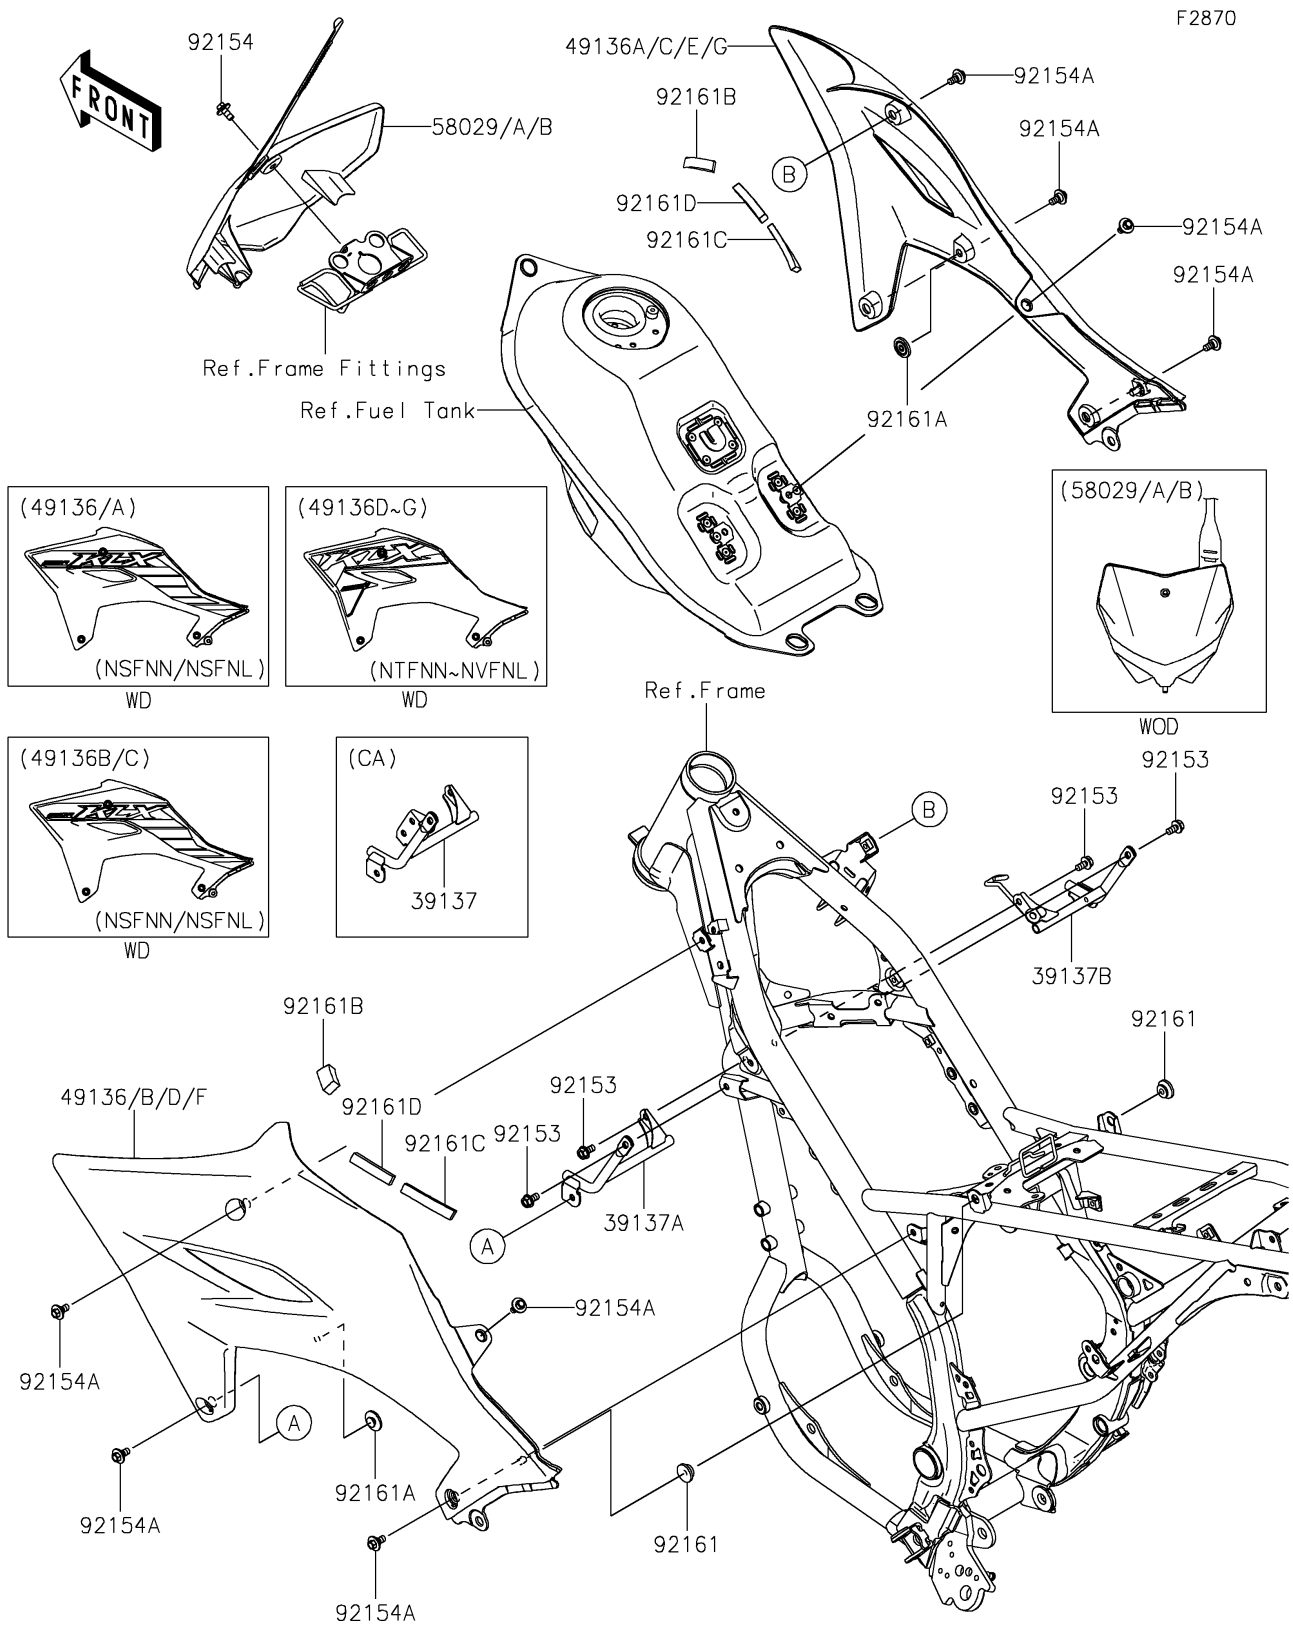

2025 KLX230R

PARTS DIAGRAM

Cowling

2025 KLX230R

PARTS LIST

Cowling

ITEM NAME	PART NUMBER	QUANTITY
STAY-COMP,LH,F.S.BLACK (Ref # 39137)	39137-0751-18R	1
STAY-COMP,LH,F.S.BLACK (Ref # 39137A)	39137-0752-18R	1
STAY-COMP,RH,F.S.BLACK (Ref # 39137B)	39137-0762-18R	1
SHROUD-ENGINE,LH,B.GRAY (Ref # 49136)	49136-5300-67A	1
SHROUD-ENGINE,RH,B.GRAY (Ref # 49136A)	49136-5301-67A	1
SHROUD-ENGINE,LH,L.GREEN (Ref # 49136B)	49136-5302-290	1
SHROUD-ENGINE,RH,L.GREEN (Ref # 49136C)	49136-5303-290	1
PLATE-NUMBER,L.GREEN (Ref # 58029A)	58029-0005-290	1
PLATE-NUMBER,B.GRAY (Ref # 58029B)	58029-0005-67A	1
BOLT,FLANGED,6X12 (Ref # 92153)	92153-1283	4
BOLT,FLANGED,6X14 (Ref # 92154)	92154-1231	1
BOLT,FLANGED,6X13 (Ref # 92154A)	92154-4411	8
DAMPER (Ref # 92161)	92161-1531	2
DAMPER (Ref # 92161A)	92161-2547	2
DAMPER,15X30X10 (Ref # 92161B)	92161-2674	2
DAMPER,10X60X6 (Ref # 92161C)	92161-2724	2
DAMPER,10X50X8 (Ref # 92161D)	92161-2725	2