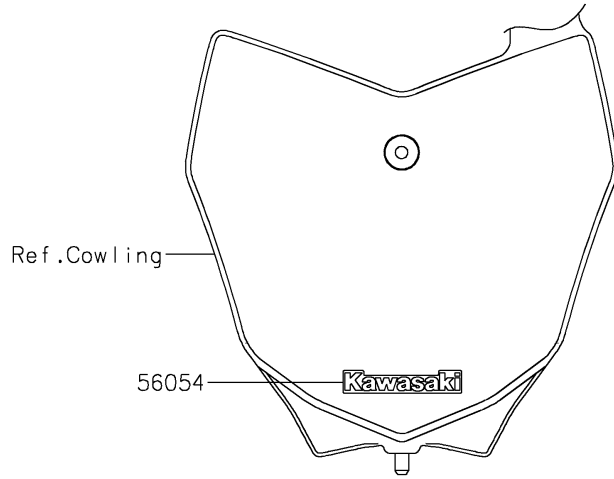

2026 KLX230R

PARTS DIAGRAM

Decals(Green)(NTFNN-NVFNL)

F2861C

2026 KLX230R

PARTS LIST

Decals(Green)(NTFNN-NVFNL)

ITEM NAME	PART NUMBER	QUANTITY
MARK,KAWASAKI (Ref # 56054)	56054-3938	1
MARK,SIDE COVER,KAWASAKI (Ref # 56054A)	56054-4004	2
PATTERN,SHROUD,LH (Ref # 56077)	56077-3811	1
PATTERN,SHROUD,RH (Ref # 56077A)	56077-3812	1