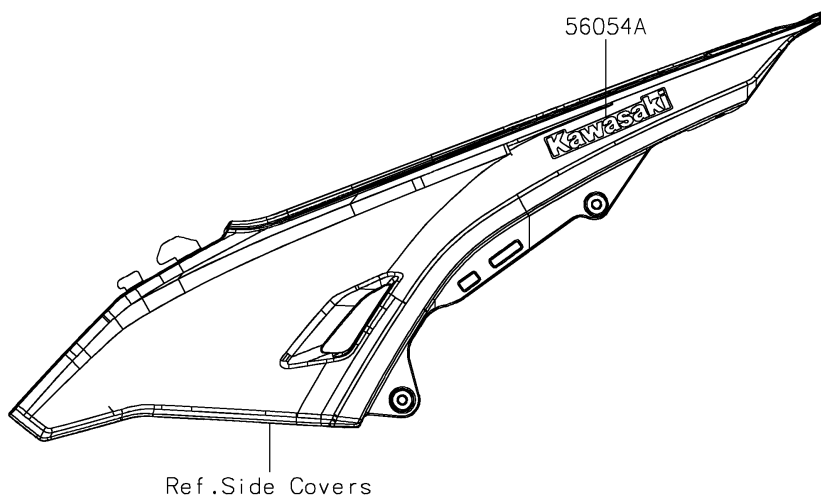

2026 KLX230R

PARTS DIAGRAM

Decals(Green)(NTFNN-NVFNL)

F2861C

2026 KLX230R

PARTS LIST

Decals(Green)(NTFNN-NVFNL)

ITEM NAME	PART NUMBER	QUANTITY
MARK,KAWASAKI (Ref # 56054)	56054-3938	1
MARK,SIDE COVER,KAWASAKI (Ref # 56054A)	56054-4004	2
PATTERN,SHROUD,LH (Ref # 56077)	56077-3811	1
PATTERN,SHROUD,RH (Ref # 56077A)	56077-3812	1