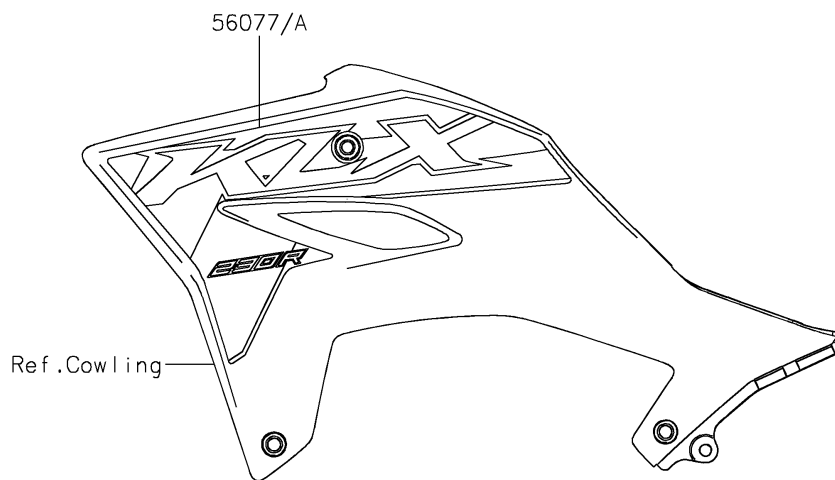

2026 KLX230R

PARTS DIAGRAM

Decals(Green)(NTFNN-NVFNL)

F2861C

2026 KLX230R

PARTS LIST

Decals(Green)(NTFNN-NVFNL)

ITEM NAME	PART NUMBER	QUANTITY
MARK,KAWASAKI (Ref # 56054)	56054-3938	1
MARK,SIDE COVER,KAWASAKI (Ref # 56054A)	56054-4004	2
PATTERN,SHROUD,LH (Ref # 56077)	56077-3811	1
PATTERN,SHROUD,RH (Ref # 56077A)	56077-3812	1