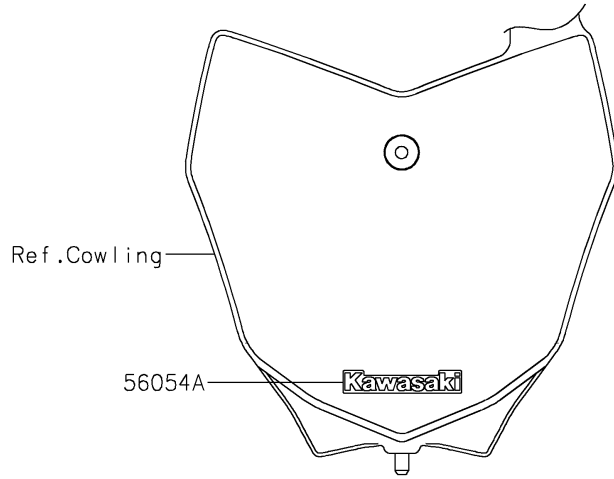

2026 KLX230R

PARTS DIAGRAM

Decals(White)(NTFNN-NVFNL)

F2861B

2026 KLX230R

PARTS LIST

Decals(White)(NTFNN-NVFNL)

ITEM NAME

PART NUMBER

QUANTITY
