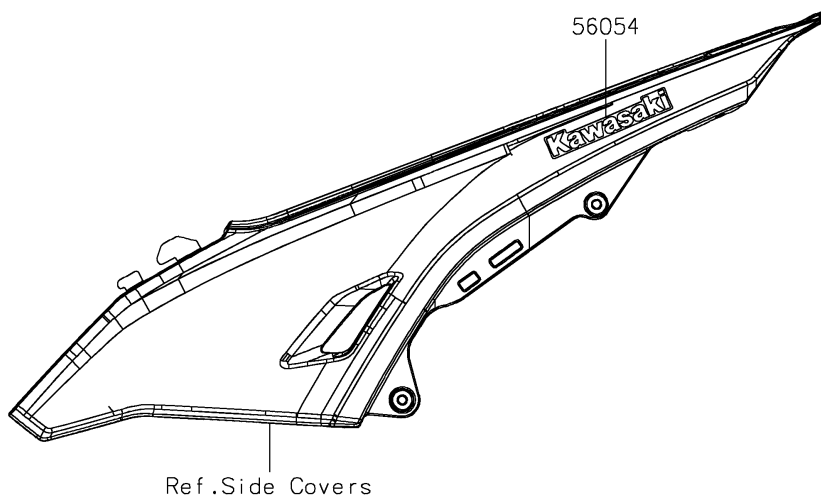

2026 KLX230R

PARTS DIAGRAM

Decals(White)(NTFNN-NVFNL)

F2861B

2026 KLX230R

PARTS LIST

Decals(White)(NTFNN-NVFNL)

ITEM NAME	PART NUMBER	QUANTITY
MARK,SIDE COVER,KAWASAKI (Ref # 56054)	56054-2602	2
MARK,KAWASAKI (Ref # 56054A)	56054-2924	1
PATTERN,SHROUD,LH (Ref # 56077)	56077-3813	1
PATTERN,SHROUD,RH (Ref # 56077A)	56077-3814	1