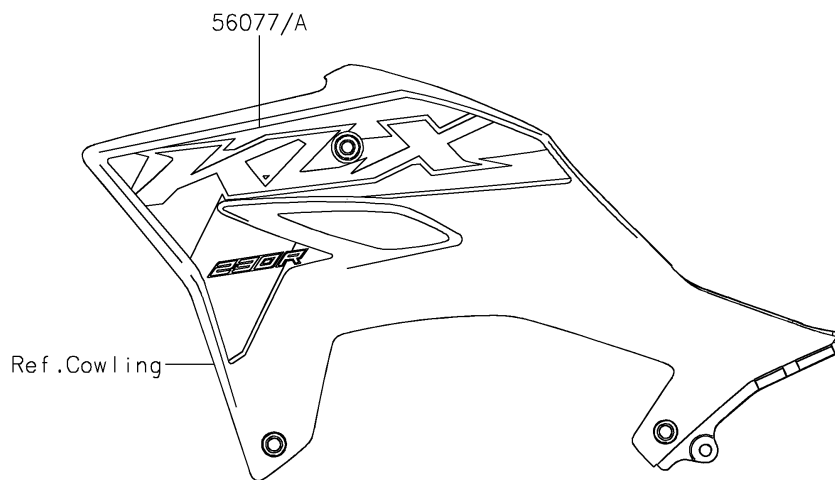

2026 KLX230R

PARTS DIAGRAM

Decals(White)(NTFNN-NVFNL)

F2861B

2026 KLX230R

PARTS LIST

Decals(White)(NTFNN-NVFNL)

ITEM NAME	PART NUMBER	QUANTITY
MARK,SIDE COVER,KAWASAKI (Ref # 56054)	56054-2602	2
MARK,KAWASAKI (Ref # 56054A)	56054-2924	1
PATTERN,SHROUD,LH (Ref # 56077)	56077-3813	1
PATTERN,SHROUD,RH (Ref # 56077A)	56077-3814	1