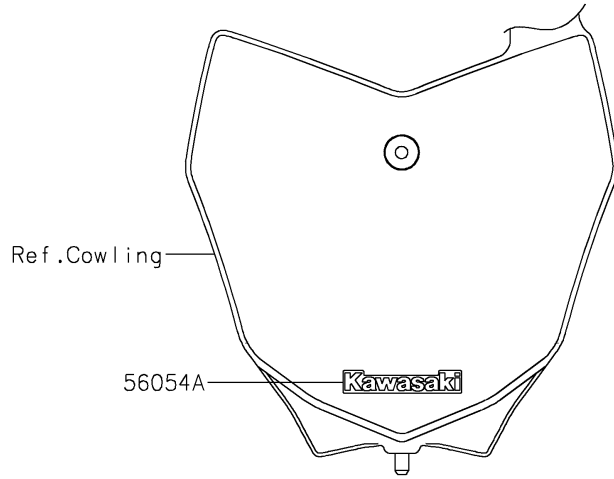

2026 KLX230R

PARTS DIAGRAM

Decals(White)(NTFNN-NVFNL)

F2861B

2026 KLX230R

PARTS LIST

Decals(White)(NTFNN-NVFNL)

ITEM NAME	PART NUMBER	QUANTITY
MARK,SIDE COVER,KAWASAKI (Ref # 56054)	56054-2602	2
MARK,KAWASAKI (Ref # 56054A)	56054-2924	1
PATTERN,SHROUD,LH (Ref # 56077)	56077-3813	1
PATTERN,SHROUD,RH (Ref # 56077A)	56077-3814	1