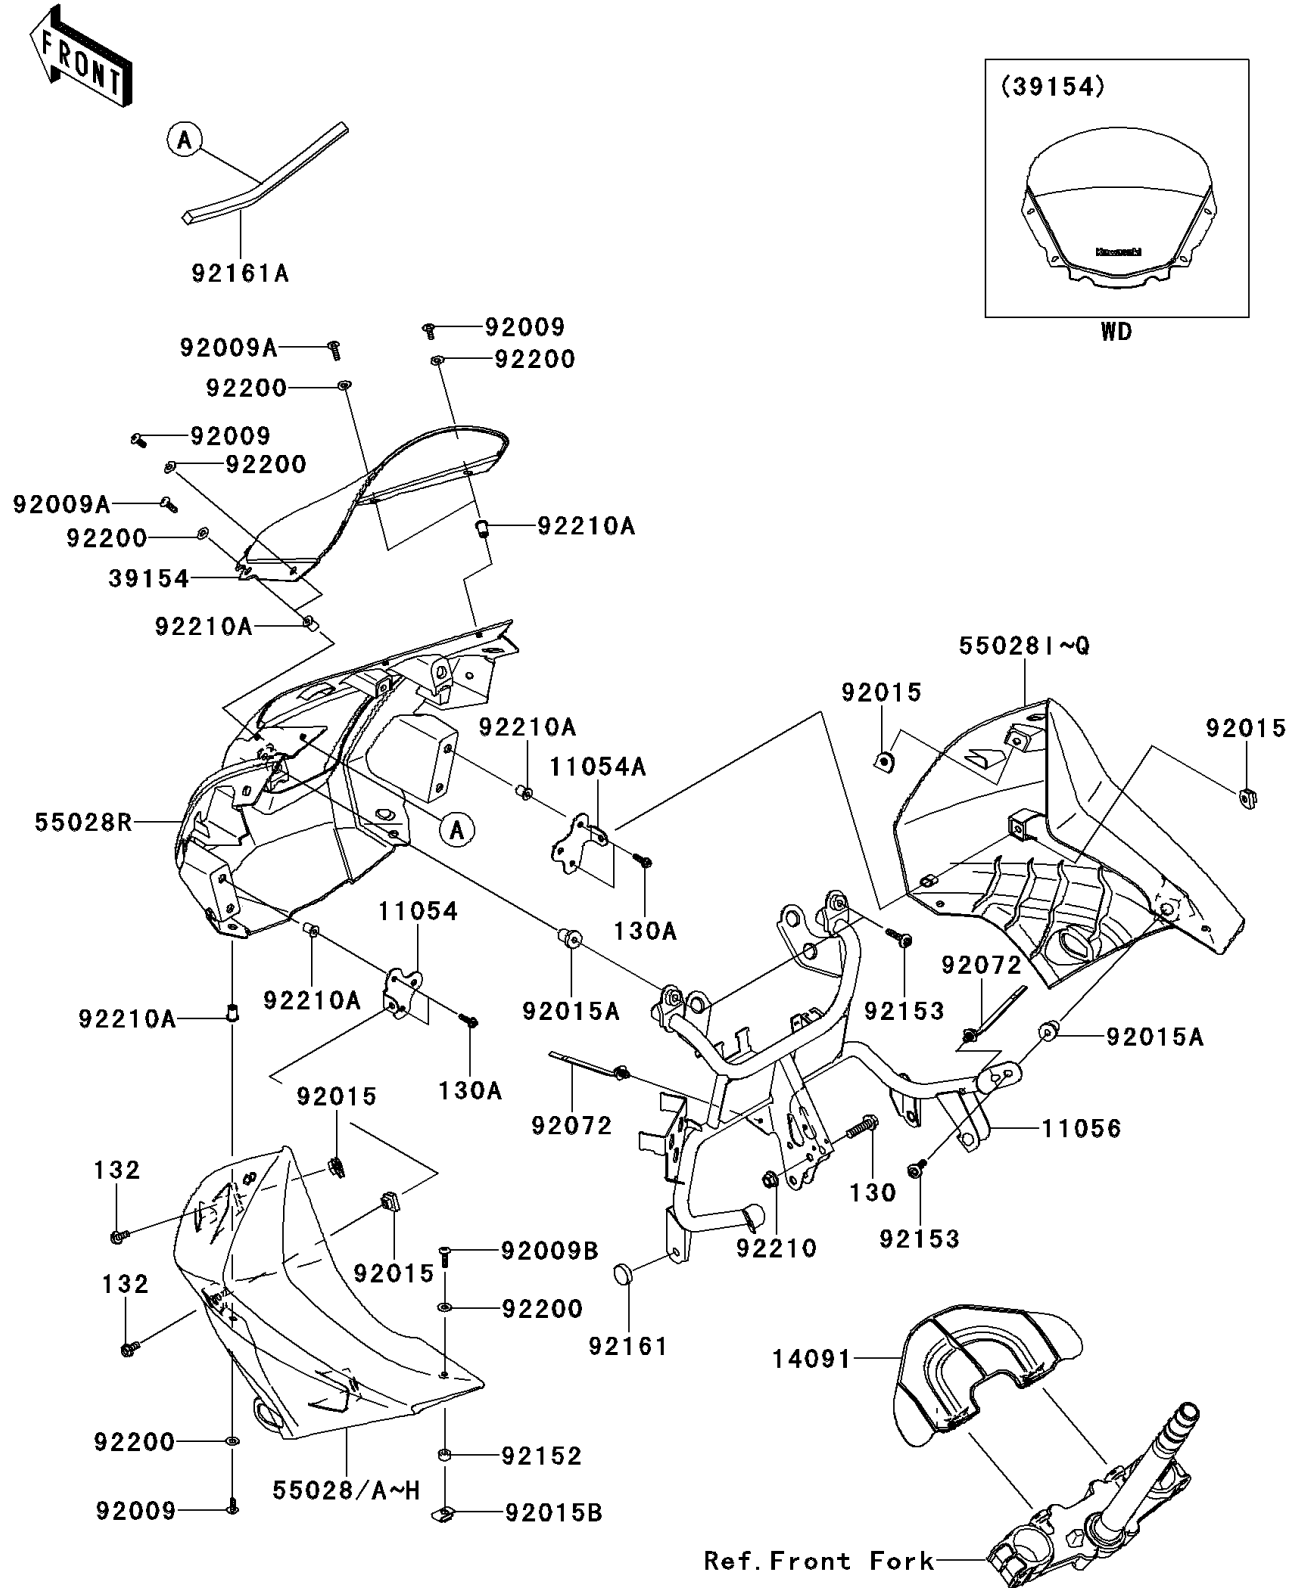

2014 KLR™ 650

PARTS DIAGRAM

Cowling

F2871

2014 KLR™ 650

PARTS LIST

Cowling

ITEM NAME	PART NUMBER	QUANTITY
BRACKET,UPP COWLING,LH (Ref # 11054)	11054-0457	1
BRACKET,UPP COWLING,RH (Ref # 11054A)	11054-0458	1
BRACKET,UPP COWLING (Ref # 11056)	11056-0188	1
COVER,SOUNDPROOF (Ref # 14091)	14091-0658	1
WINDSHIELD (Ref # 39154)	39154-5036	1
COWLING,UPP,LH,EBONY (Ref # 55028A)	55028-0111-H8	1
COWLING,UPP,LH,P.S.WHITE (Ref # 55028E)	55028-0111-25Y	1
COWLING,UPP,RH,EBONY (Ref # 55028J)	55028-0112-H8	1
COWLING,UPP,RH,P.S.WHITE (Ref # 55028N)	55028-0112-25Y	1
COWLING,UPP,CNT,F.BLACK (Ref # 55028R)	55028-0201-21	1
BOLT-FLANGED,8X30 (Ref # 130)	130BA0830	2
BOLT-FLANGED,5X16 (Ref # 130A)	130BB0516	4
BOLT-FLANGED-SMALL,6X14 (Ref # 132)	132BB0614	4
SCREW,5X14 (Ref # 92009)	92009-1653	4
SCREW,5X18 (Ref # 92009A)	92009-1655	2
SCREW,5X20,BLACK (Ref # 92009B)	92009-1656	2
NUT,6MM (Ref # 92015)	92015-1602	4
NUT,RUBBER,6MM (Ref # 92015A)	92015-1692	4
NUT,5MM (Ref # 92015B)	92015-1710	2
BAND (Ref # 92072)	92072-1414	2
COLLAR,5.6X12X5.7 (Ref # 92152)	92152-0618	2
BOLT,SOCKET,6X30 (Ref # 92153)	92153-1528	4
DAMPER (Ref # 92161)	92161-0336	2
DAMPER,UPP COWLING (Ref # 92161A)	92161-0536	1
WASHER,NYLON,5.3X11.5X0.5 (Ref # 92200)	92200-1480	8
NUT,FLANGED,8MM (Ref # 92210)	92210-0304	2
NUT,WELL,5MM (Ref # 92210A)	92210-0498	10
COWLING,UPP,LH,C.L.GREEN (Ref # 55028H)	55028-0111-35P	1
COWLING,UPP,RH,C.L.GREEN (Ref # 55028Q)	55028-0112-35P	1