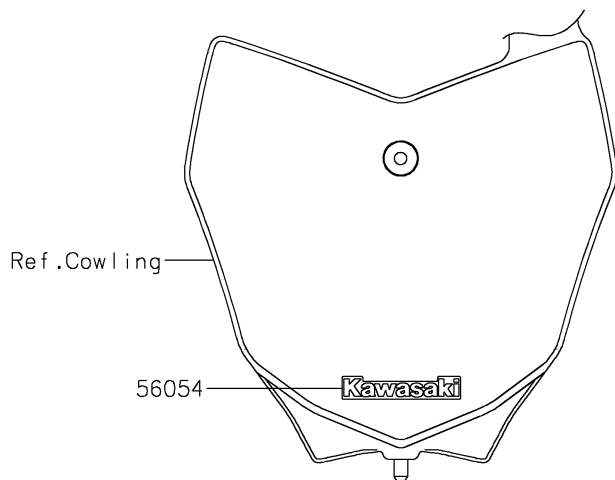

2026 KLX230R

PARTS DIAGRAM

Decals(Green)(NSFNN/NSFNL)

F2861A

2026 KLX230R

PARTS LIST

Decals(Green)(NSFNN/NSFNL)

ITEM NAME

PART NUMBER

QUANTITY
