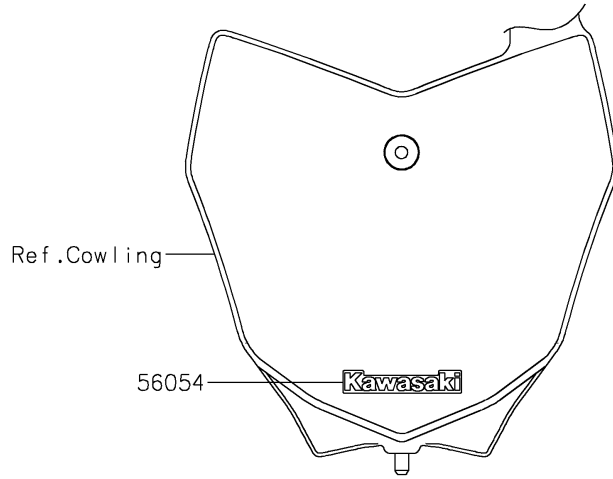

2025 KLX230R

PARTS DIAGRAM

Decals(Gray)(NSFNN/NSFNL)

F2861

2025 KLX230R

PARTS LIST

Decals(Gray)(NSFNN/NSFNL)

ITEM NAME

PART NUMBER

QUANTITY
