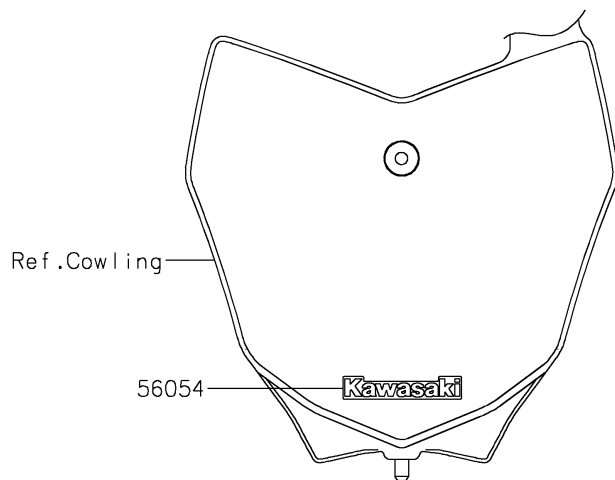

# 2026 KLX230R

## PARTS DIAGRAM

Decals(Gray)(NSFNN/NSFNL)

F2861

## PARTS LIST

Decals(Gray)(NSFNN/NSFNL)

ITEM NAME	PART NUMBER	QUANTITY
MARK,KAWASAKI (Ref # 56054)	56054-4009	1
MARK,SIDE COVER,KAWASAKI (Ref # 56054A)	56054-4011	2
PATTERN,SHROUD,LH (Ref # 56077)	56077-2006	1
PATTERN,SHROUD,RH (Ref # 56077A)	56077-2007	1