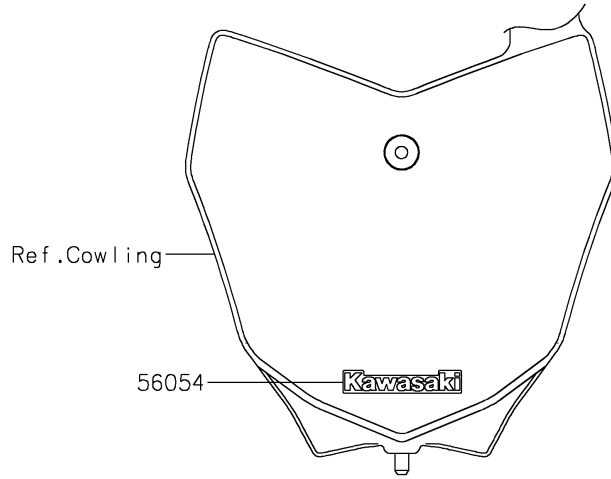

2025 KLX230R

PARTS DIAGRAM

Decals(Gray)(NSFNN/NSFNL)

F2861

2025 KLX230R

PARTS LIST

Decals(Gray)(NSFNN/NSFNL)

ITEM NAME	PART NUMBER	QUANTITY
MARK,KAWASAKI (Ref # 56054)	56054-4009	1
MARK,SIDE COVER,KAWASAKI (Ref # 56054A)	56054-4011	2
PATTERN,SHROUD,LH (Ref # 56077)	56077-2006	1
PATTERN,SHROUD,RH (Ref # 56077A)	56077-2007	1