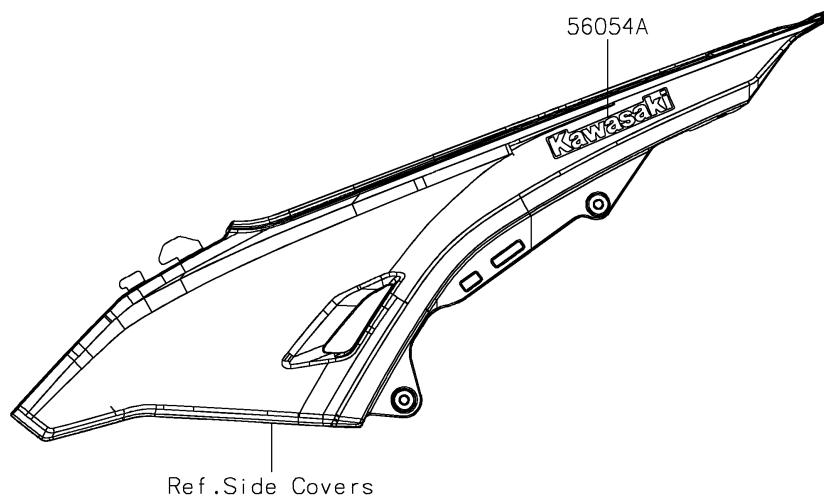

2025 KLX230R

PARTS DIAGRAM

Decals(Gray)(NSFNN/NSFNL)

F2861

2025 KLX230R

PARTS LIST

Decals(Gray)(NSFNN/NSFNL)

ITEM NAME	PART NUMBER	QUANTITY
MARK,KAWASAKI (Ref # 56054)	56054-4009	1
MARK,SIDE COVER,KAWASAKI (Ref # 56054A)	56054-4011	2
PATTERN,SHROUD,LH (Ref # 56077)	56077-2006	1
PATTERN,SHROUD,RH (Ref # 56077A)	56077-2007	1