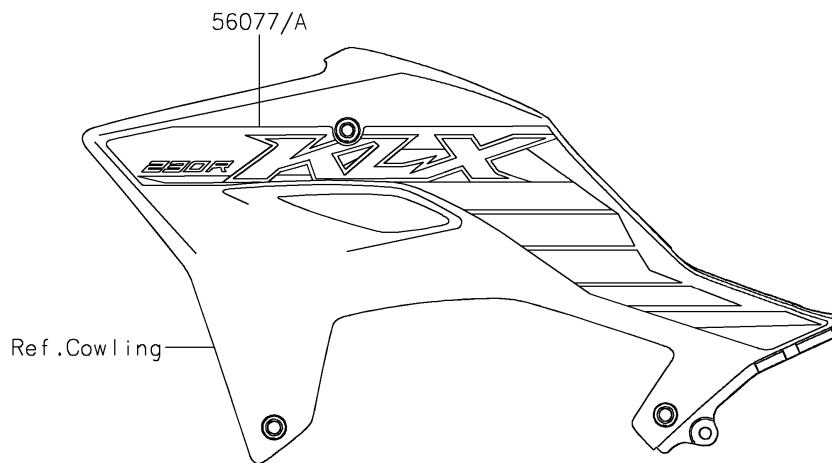

2025 KLX230R

PARTS DIAGRAM

Decals(Gray)(NSFNN/NSFNL)

F2861

2025 KLX230R

PARTS LIST

Decals(Gray)(NSFNN/NSFNL)

ITEM NAME	PART NUMBER	QUANTITY
MARK,KAWASAKI (Ref # 56054)	56054-4009	1
MARK,SIDE COVER,KAWASAKI (Ref # 56054A)	56054-4011	2
PATTERN,SHROUD,LH (Ref # 56077)	56077-2006	1
PATTERN,SHROUD,RH (Ref # 56077A)	56077-2007	1