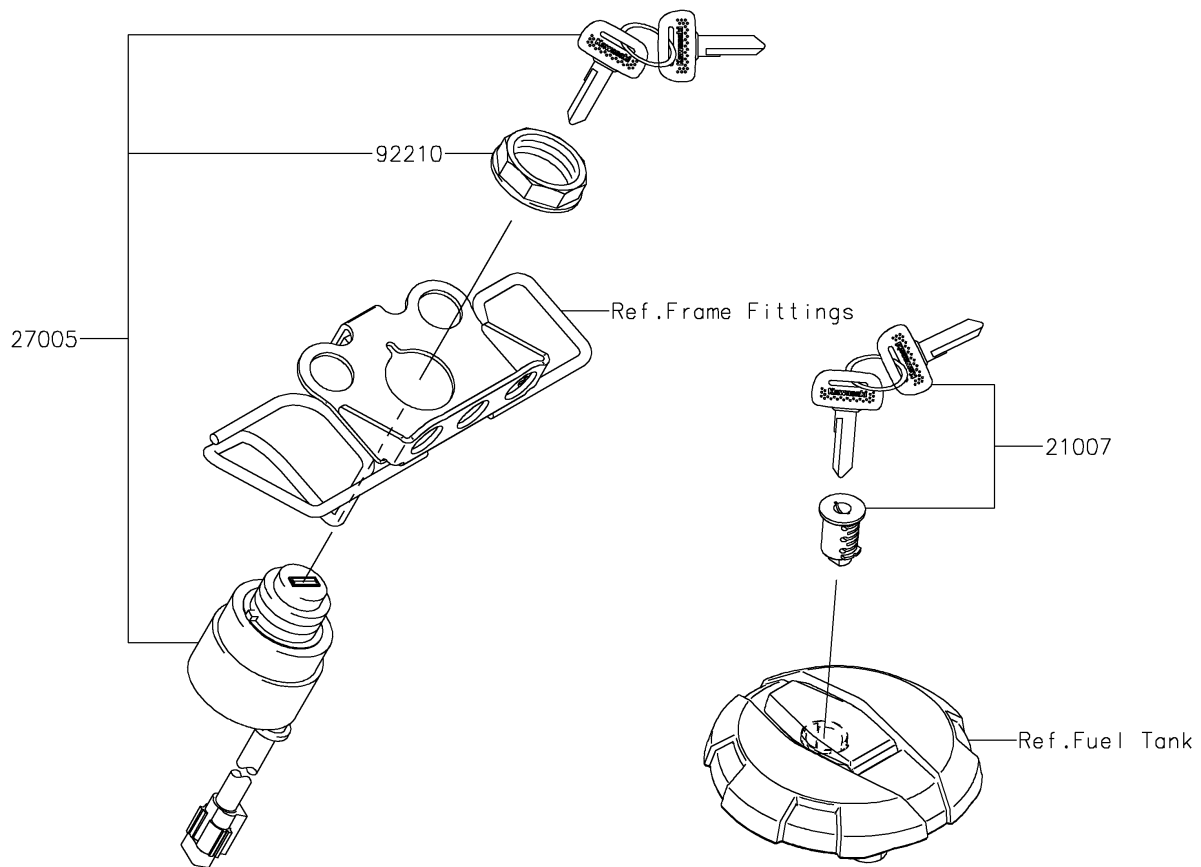

2025 KLX[®] 230R

PARTS DIAGRAM

Ignition Switch

2025 KLX[®] 230R

PARTS LIST

Ignition Switch

Kawasaki

Let the Good Times Roll[®]

ITEM NAME

PART NUMBER

QUANTITY
