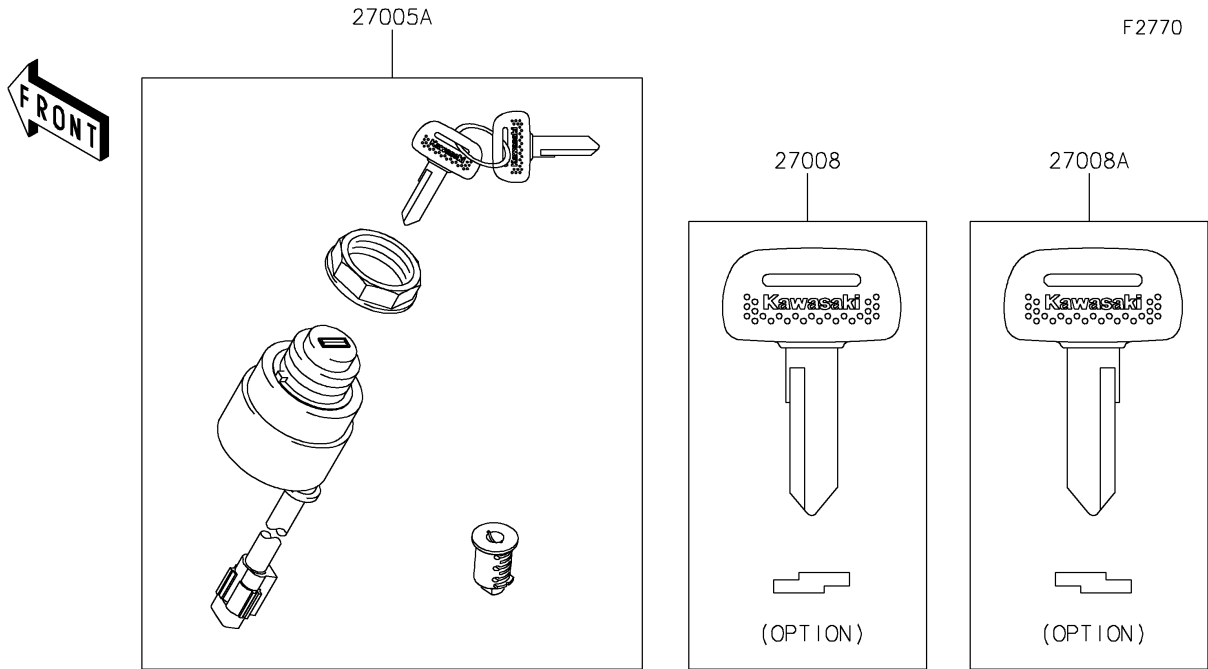

2025 KLX[®] 230R

PARTS DIAGRAM

Ignition Switch

2025 KLX[®] 230R

PARTS LIST

Ignition Switch

Kawasaki

Let the Good Times Roll[®]

ITEM NAME

PART NUMBER

QUANTITY
