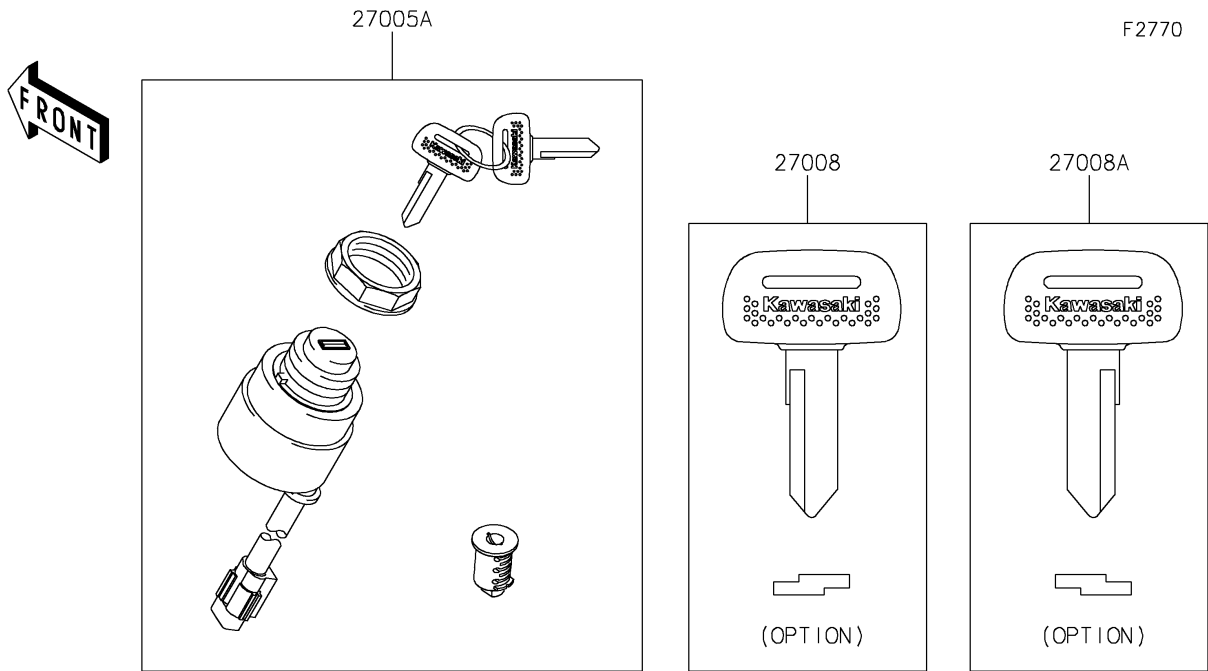

# 2026 KLX230R

## PARTS DIAGRAM

### Ignition Switch

ITEM NAME	PART NUMBER	QUANTITY
ROTOR,LOCK,TANK CAP (Ref # 21007)	21007-5087	1
SWITCH-ASSY-IGNITION (Ref # 27005)	27005-0669	1
SWITCH-ASSY-IGNITION (Ref # 27005A)	27005-5169	1
KEY-LOCK,BLANK,TYPE A (Ref # 27008)	27008-0656	1
KEY-LOCK,BLANK,TYPE B (Ref # 27008A)	27008-0657	1
NUT,IGNITION SWITCH (Ref # 92210)	92210-1264	1