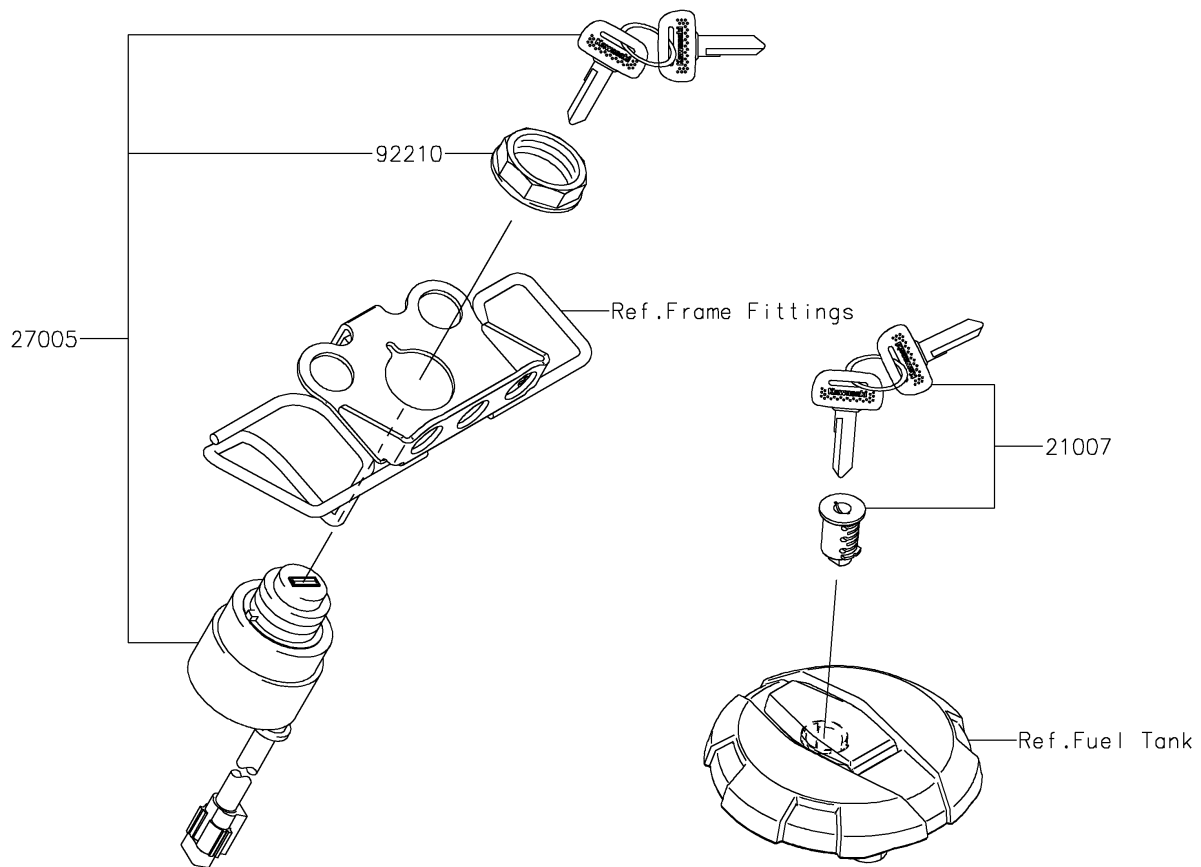

## PARTS DIAGRAM

# 2026 KLX230R

## PARTS LIST

### Ignition Switch

ITEM NAME	PART NUMBER	QUANTITY
ROTOR,LOCK,TANK CAP (Ref # 21007)	21007-5087	1
SWITCH-ASSY-IGNITION (Ref # 27005)	27005-0669	1
SWITCH-ASSY-IGNITION (Ref # 27005A)	27005-5169	1
KEY-LOCK,BLANK,TYPE A (Ref # 27008)	27008-0656	1
KEY-LOCK,BLANK,TYPE B (Ref # 27008A)	27008-0657	1
NUT,IGNITION SWITCH (Ref # 92210)	92210-1264	1