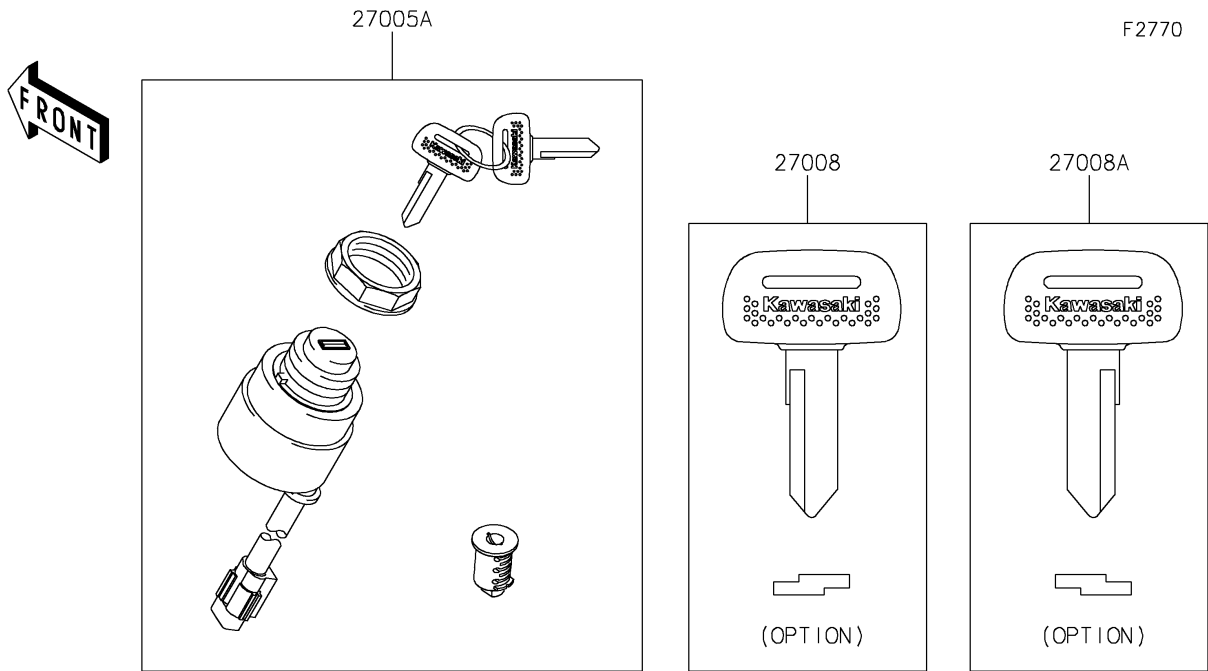

2025 KLX230R

PARTS DIAGRAM

Ignition Switch

2025 KLX230R

PARTS LIST

Ignition Switch

ITEM NAME	PART NUMBER	QUANTITY
ROTOR,LOCK,TANK CAP (Ref # 21007)	21007-5087	1
SWITCH-ASSY-IGNITION (Ref # 27005)	27005-0669	1
SWITCH-ASSY-IGNITION (Ref # 27005A)	27005-5169	1
KEY-LOCK,BLANK,TYPE A (Ref # 27008)	27008-0656	1
KEY-LOCK,BLANK,TYPE B (Ref # 27008A)	27008-0657	1
NUT,IGNITION SWITCH (Ref # 92210)	92210-1264	1