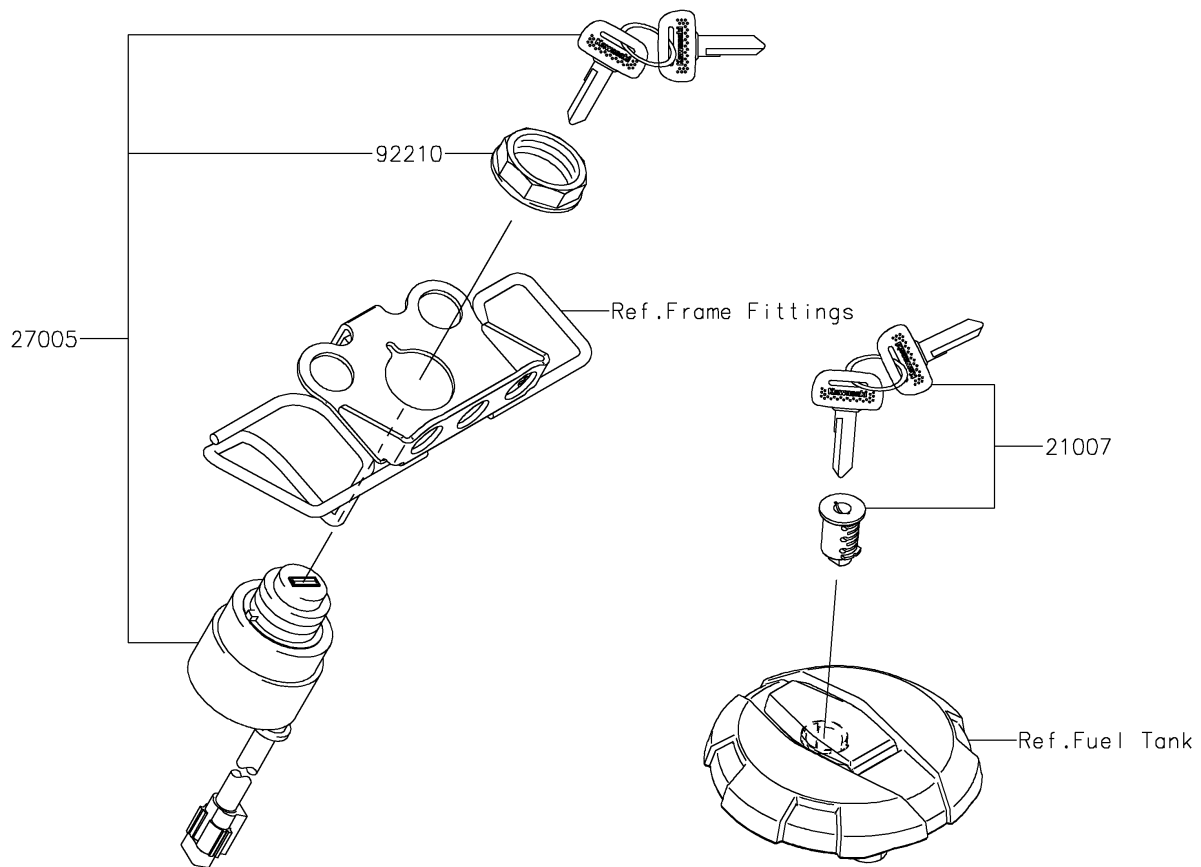

2025 KLX230R

PARTS DIAGRAM

Ignition Switch

2025 KLX230R

PARTS LIST

Ignition Switch

ITEM NAME	PART NUMBER	QUANTITY
ROTOR,LOCK,TANK CAP (Ref # 21007)	21007-5087	1
SWITCH-ASSY-IGNITION (Ref # 27005)	27005-0669	1
SWITCH-ASSY-IGNITION (Ref # 27005A)	27005-5169	1
KEY-LOCK,BLANK,TYPE A (Ref # 27008)	27008-0656	1
KEY-LOCK,BLANK,TYPE B (Ref # 27008A)	27008-0657	1
NUT,IGNITION SWITCH (Ref # 92210)	92210-1264	1