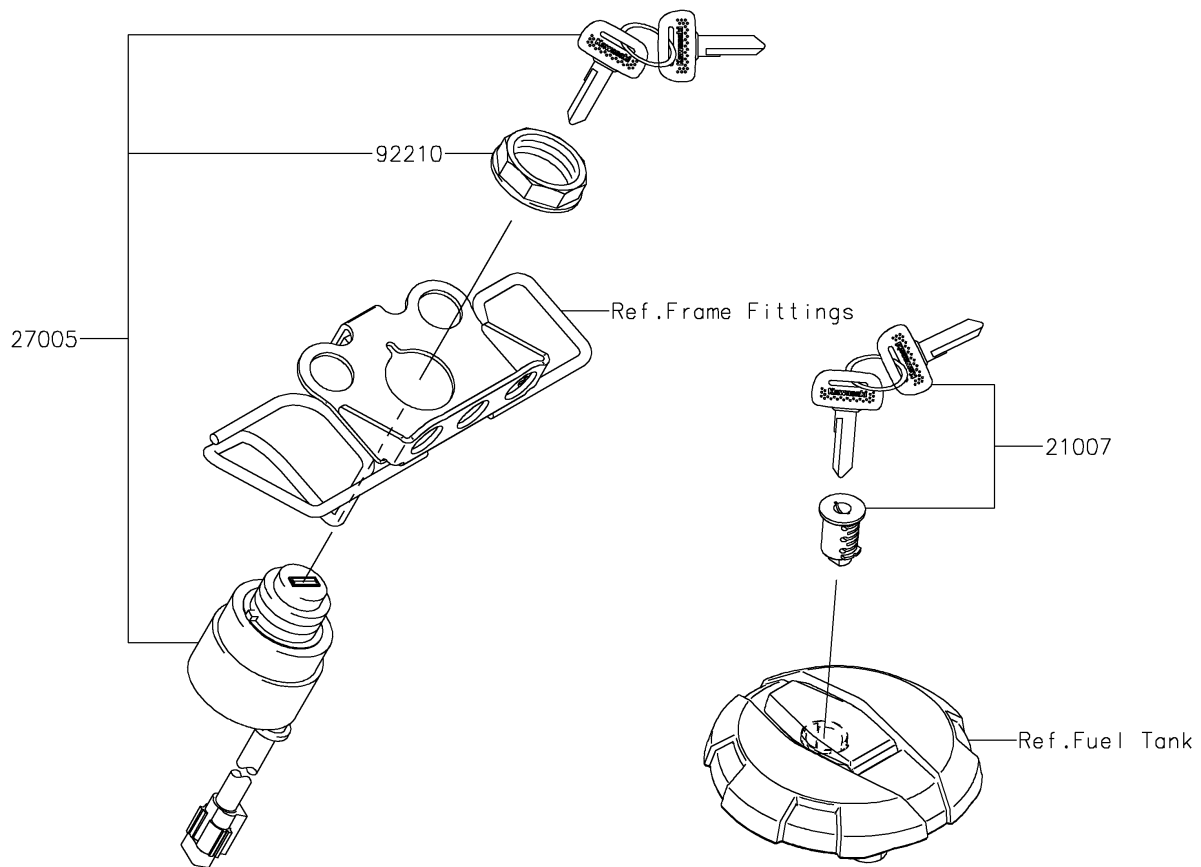

2025 KLX[®] 230R

PARTS DIAGRAM

Ignition Switch

2025 KLX[®] 230R

PARTS LIST

Ignition Switch

ITEM NAME	PART NUMBER	QUANTITY
ROTOR,LOCK,TANK CAP (Ref # 21007)	21007-5087	1
SWITCH-ASSY-IGNITION (Ref # 27005)	27005-0669	1
SWITCH-ASSY-IGNITION (Ref # 27005A)	27005-5169	1
KEY-LOCK,BLANK,TYPE A (Ref # 27008)	27008-0656	1
KEY-LOCK,BLANK,TYPE B (Ref # 27008A)	27008-0657	1
NUT,IGNITION SWITCH (Ref # 92210)	92210-1264	1