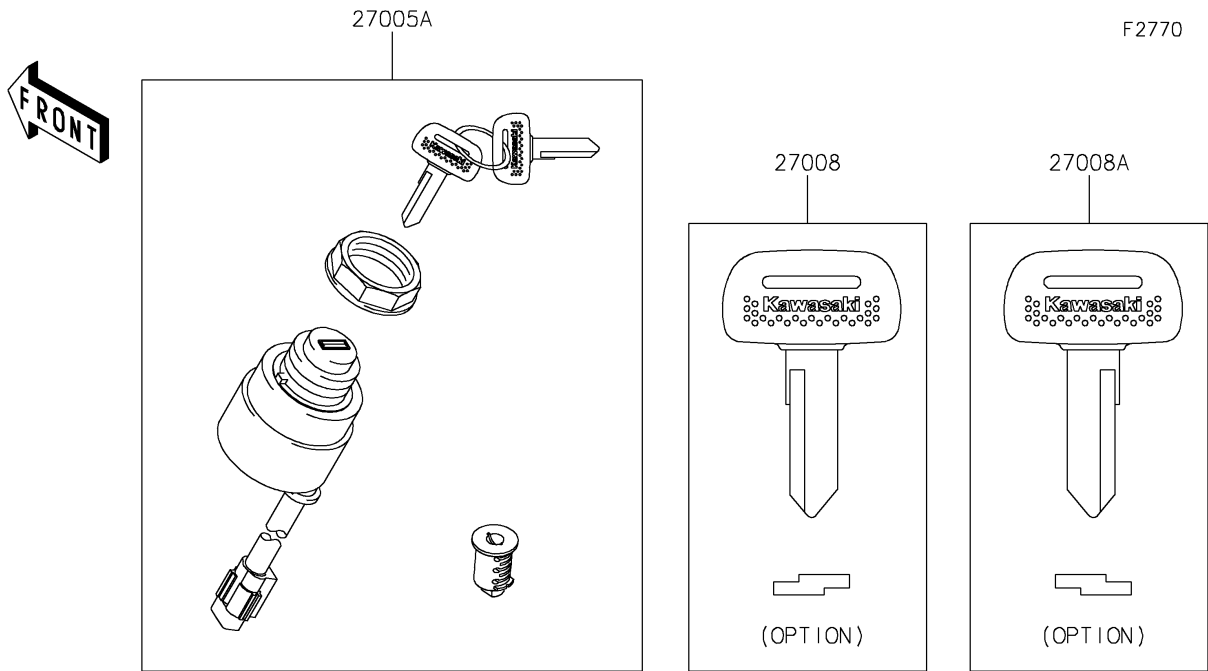

2025 KLX[®] 230R

PARTS DIAGRAM

Ignition Switch

2025 KLX[®] 230R

PARTS LIST

Ignition Switch

ITEM NAME	PART NUMBER	QUANTITY
ROTOR,LOCK,TANK CAP (Ref # 21007)	21007-5087	1
SWITCH-ASSY-IGNITION (Ref # 27005)	27005-0669	1
SWITCH-ASSY-IGNITION (Ref # 27005A)	27005-5169	1
KEY-LOCK,BLANK,TYPE A (Ref # 27008)	27008-0656	1
KEY-LOCK,BLANK,TYPE B (Ref # 27008A)	27008-0657	1
NUT,IGNITION SWITCH (Ref # 92210)	92210-1264	1