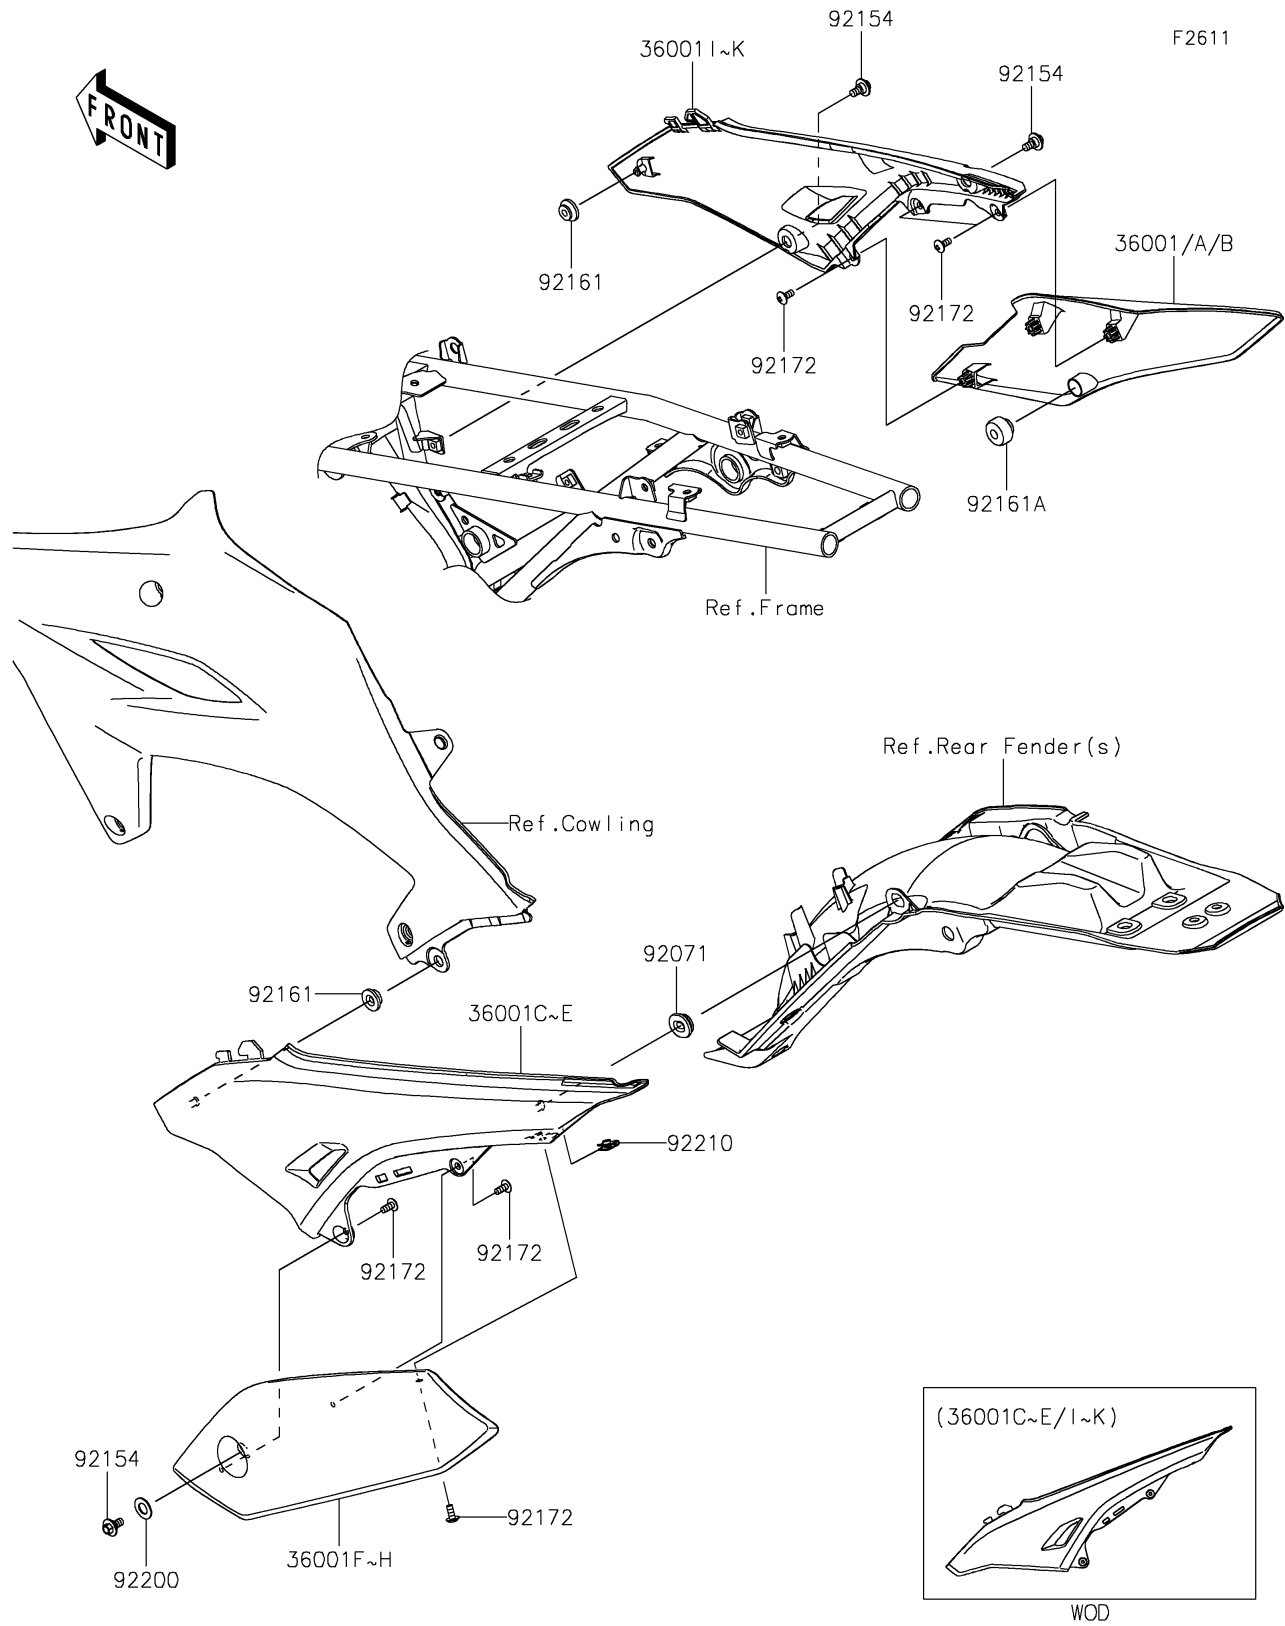

2025 KLX230R

PARTS DIAGRAM

Side Covers

2025 KLX230R

PARTS LIST

Side Covers

ITEM NAME	PART NUMBER	QUANTITY
COVER-SIDE,RH,LWR,L.GREEN (Ref # 36001A)	36001-0764-290	1
COVER-SIDE,RH,LWR,B.GRAY (Ref # 36001B)	36001-0764-67A	1
COVER-SIDE,LH,UPP,L.GREEN (Ref # 36001D)	36001-0767-290	1
COVER-SIDE,LH,UPP,B.GRAY (Ref # 36001E)	36001-0767-67A	1
COVER-SIDE,LH,LWR,L.GREEN (Ref # 36001G)	36001-0768-290	1
COVER-SIDE,LH,LWR,B.GRAY (Ref # 36001H)	36001-0768-67A	1
COVER-SIDE,RH,UPP,L.GREEN (Ref # 36001J)	36001-0769-290	1
COVER-SIDE,RH,UPP,B.GRAY (Ref # 36001K)	36001-0769-67A	1
GROMMET (Ref # 92071)	92071-0795	1
BOLT,FLANGED,6X13 (Ref # 92154)	92154-4411	3
DAMPER (Ref # 92161)	92161-1531	2
DAMPER (Ref # 92161A)	92161-1783	1
SCREW,5X12 (Ref # 92172)	92172-1095	6
WASHER,10.5X20X1.0 (Ref # 92200)	92200-0870	1
NUT,CLIP,5MM (Ref # 92210)	92210-1666	1