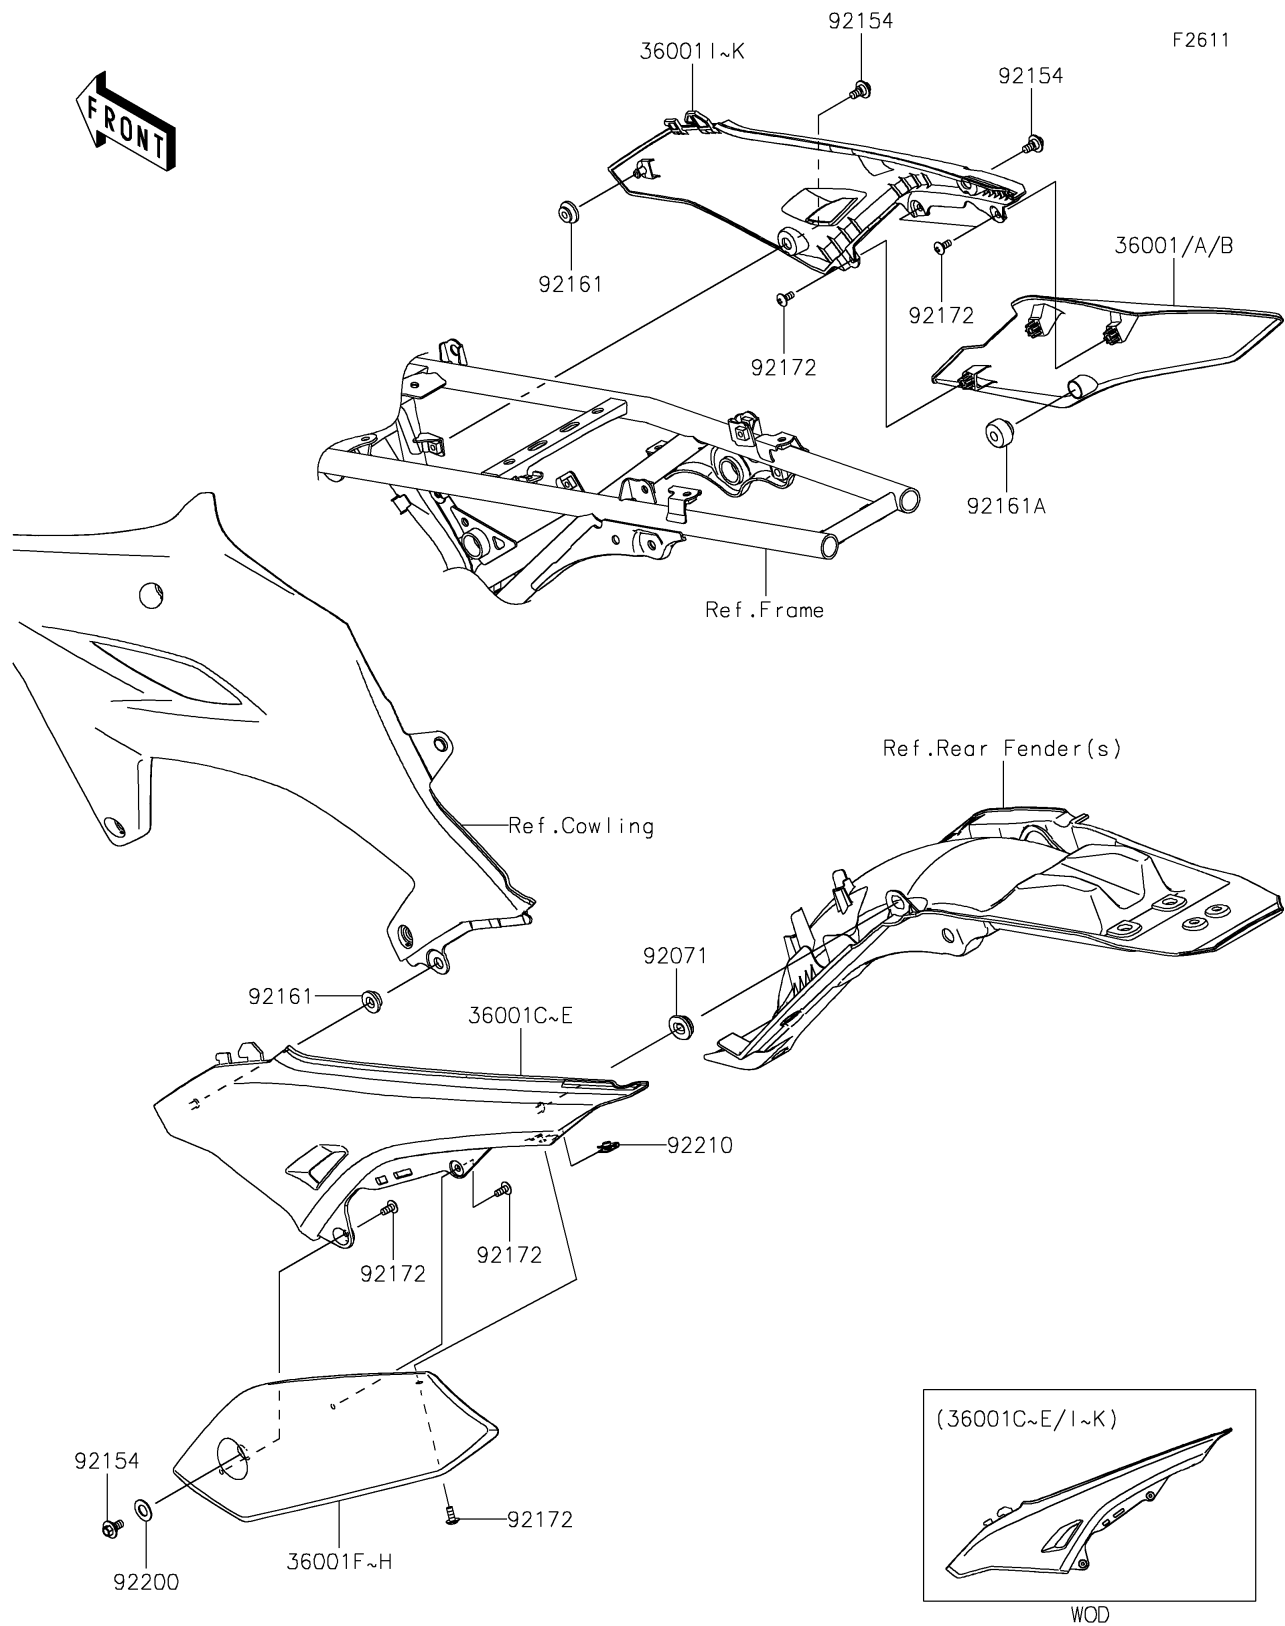

2025 KLX[®]230R

PARTS DIAGRAM

Side Covers

2025 KLX[®] 230R

PARTS LIST

Side Covers

ITEM NAME	PART NUMBER	QUANTITY
COVER-SIDE,RH,LWR,L.GREEN (Ref # 36001A)	36001-0764-290	1
COVER-SIDE,RH,LWR,B.GRAY (Ref # 36001B)	36001-0764-67A	1
COVER-SIDE,LH,UPP,L.GREEN (Ref # 36001D)	36001-0767-290	1
COVER-SIDE,LH,UPP,B.GRAY (Ref # 36001E)	36001-0767-67A	1
COVER-SIDE,LH,LWR,L.GREEN (Ref # 36001G)	36001-0768-290	1
COVER-SIDE,LH,LWR,B.GRAY (Ref # 36001H)	36001-0768-67A	1
COVER-SIDE,RH,UPP,L.GREEN (Ref # 36001J)	36001-0769-290	1
COVER-SIDE,RH,UPP,B.GRAY (Ref # 36001K)	36001-0769-67A	1
GROMMET (Ref # 92071)	92071-0795	1
BOLT,FLANGED,6X13 (Ref # 92154)	92154-4411	3
DAMPER (Ref # 92161)	92161-1531	2
DAMPER (Ref # 92161A)	92161-1783	1
SCREW,5X12 (Ref # 92172)	92172-1095	6
WASHER,10.5X20X1.0 (Ref # 92200)	92200-0870	1
NUT,CLIP,5MM (Ref # 92210)	92210-1666	1