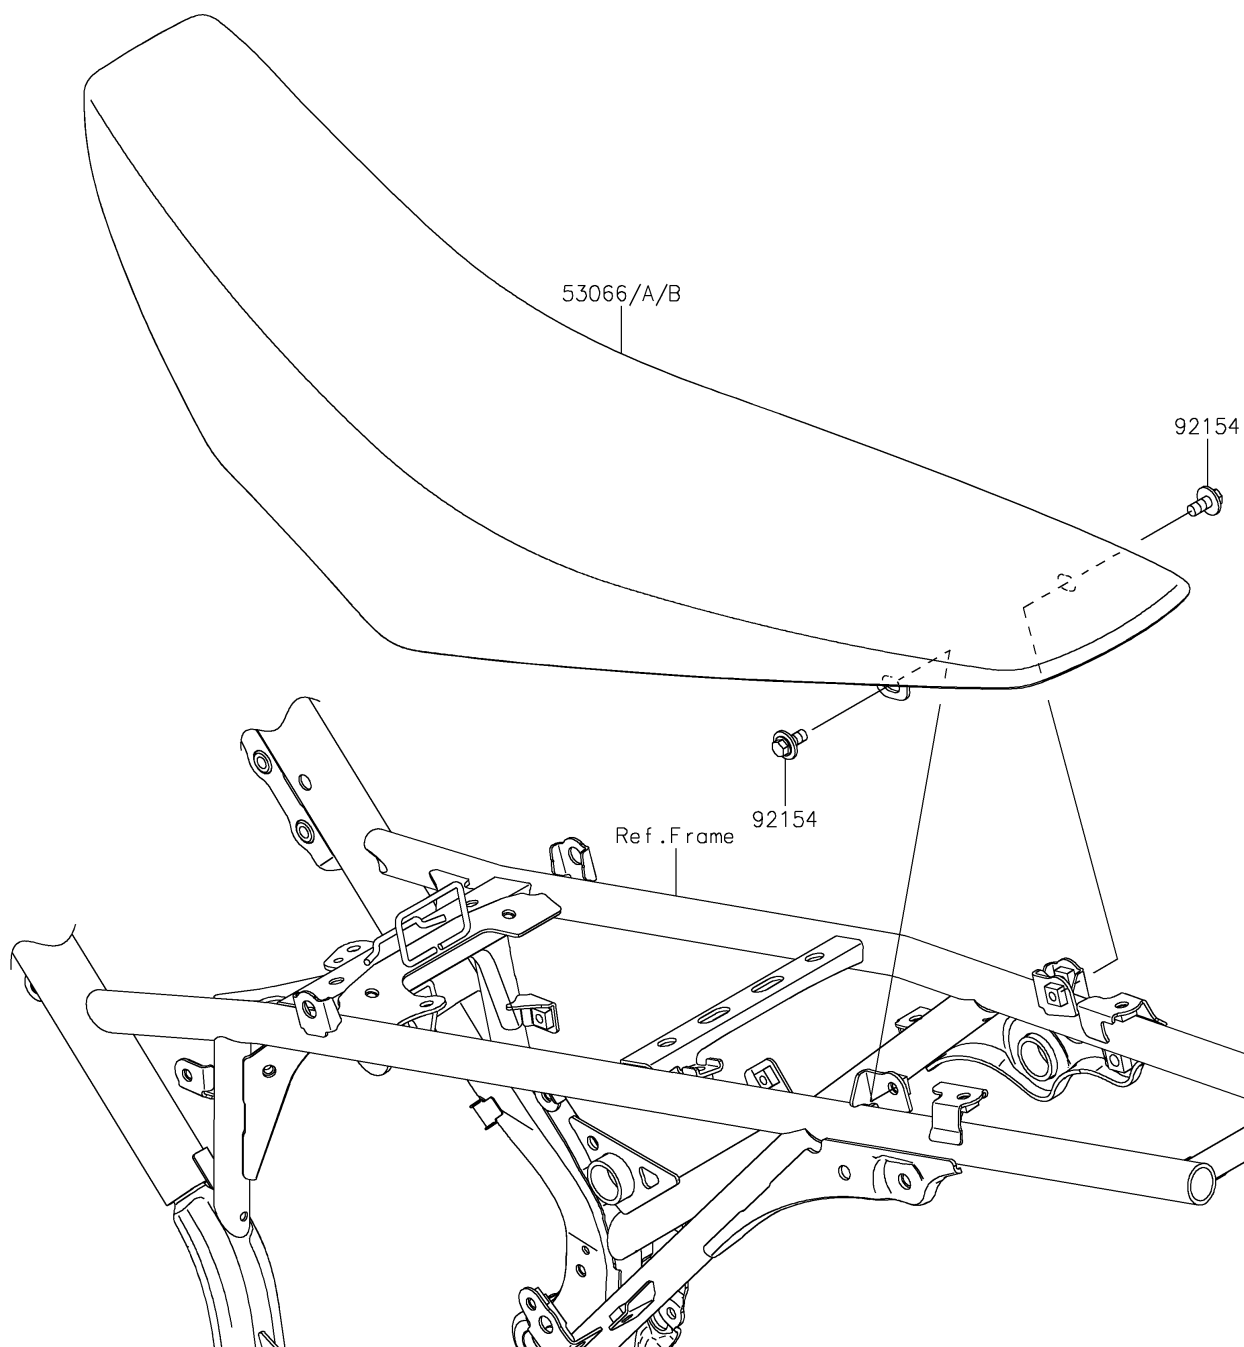

2026 KLX230R

PARTS DIAGRAM

Seat

F2510

2026 KLX230R

PARTS LIST

Seat

ITEM NAME	PART NUMBER	QUANTITY
SEAT-ASSY,N.L.GREEN+BLK (Ref # 53066)	53066-0904-336	1
SEAT-ASSY,BLACK+GRY (Ref # 53066A)	53066-0904-61U	1
SEAT-ASSY,BLACK (Ref # 53066B)	53066-0904-MA	1
BOLT,FLANGED,6X14 (Ref # 92154)	92154-1231	2