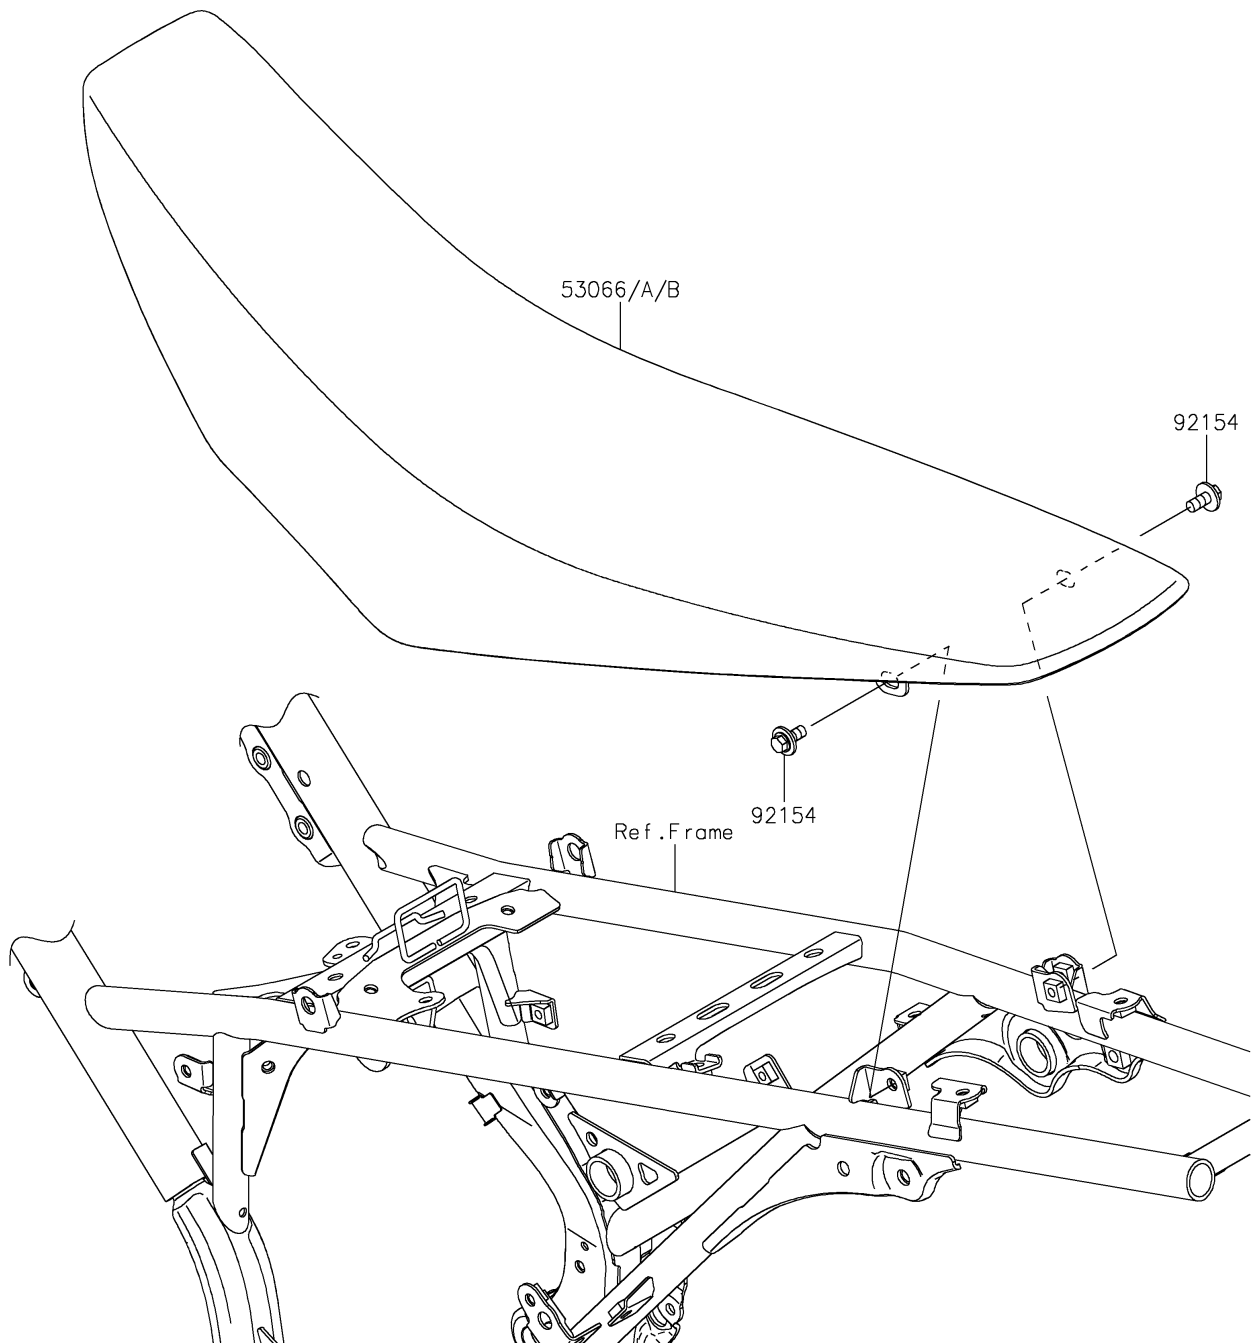

2025 KLX230R

PARTS DIAGRAM

Seat

F2510

2025 KLX230R

PARTS LIST

Seat

ITEM NAME	PART NUMBER	QUANTITY
SEAT-ASSY,N.L.GREEN+BLK (Ref # 53066)	53066-0904-336	1
SEAT-ASSY,BLACK+GRY (Ref # 53066A)	53066-0904-61U	1
BOLT,FLANGED,6X14 (Ref # 92154)	92154-1231	2