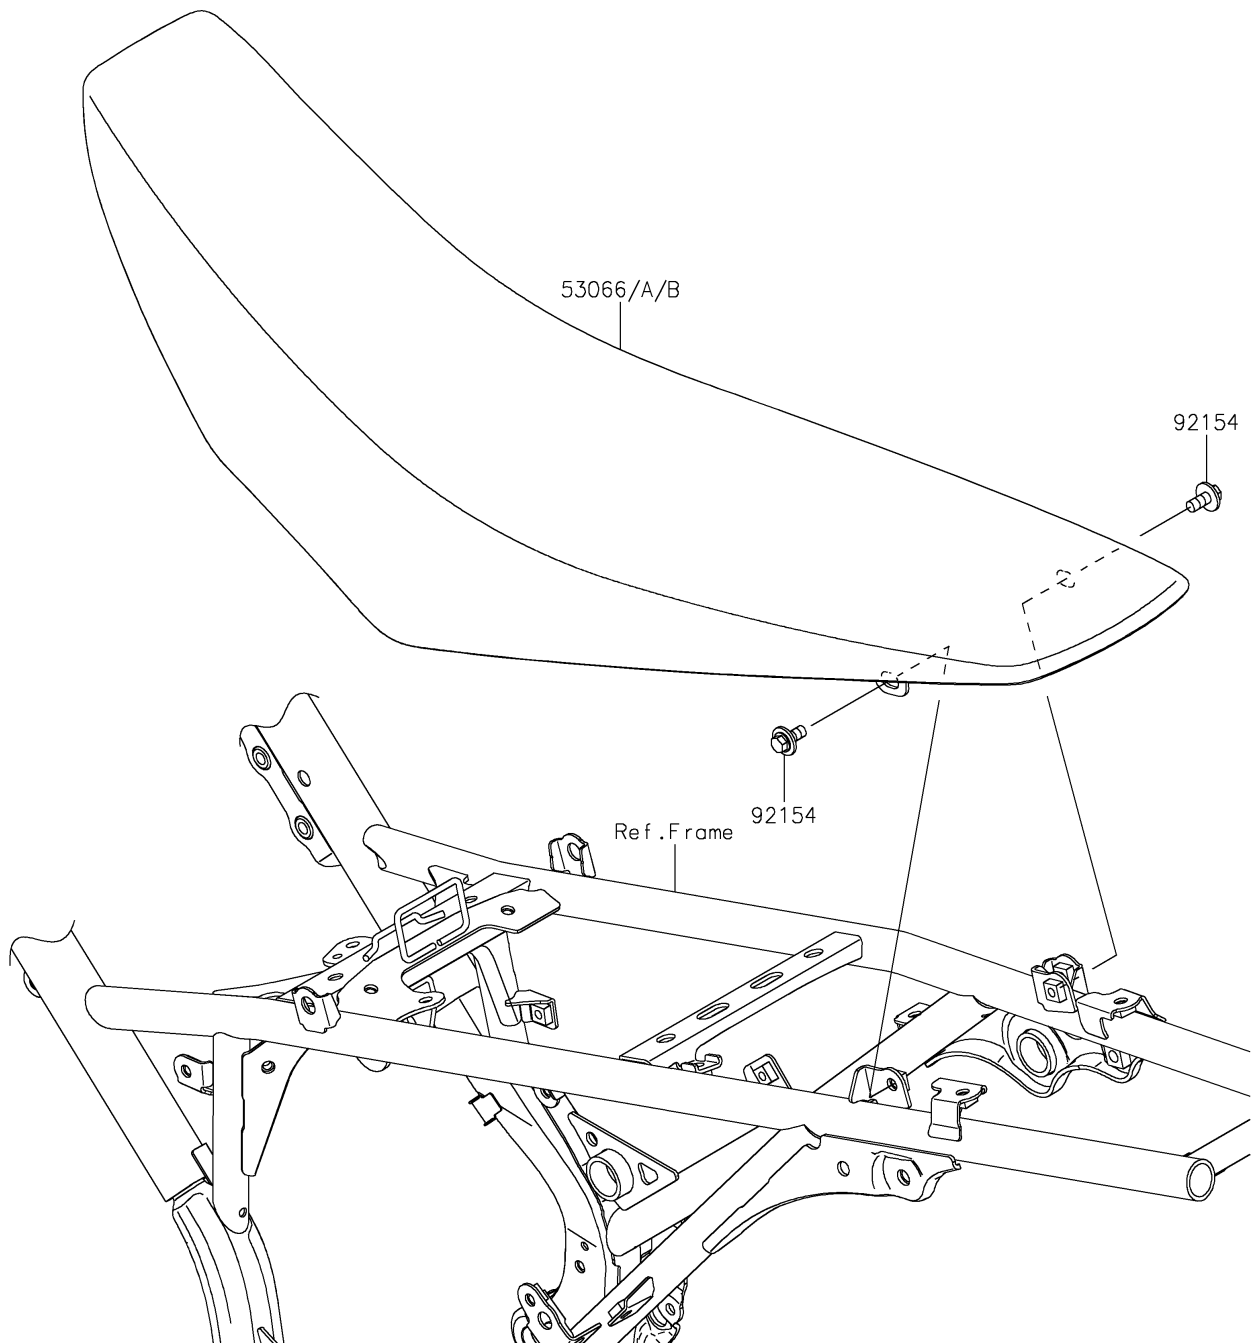

2025 KLX[®] 230R

PARTS DIAGRAM

Seat

F2510

2025 KLX[®] 230R

PARTS LIST

Seat

ITEM NAME	PART NUMBER	QUANTITY
SEAT-ASSY,N.L.GREEN+BLK (Ref # 53066)	53066-0904-336	1
SEAT-ASSY,BLACK+GRY (Ref # 53066A)	53066-0904-61U	1
BOLT,FLANGED,6X14 (Ref # 92154)	92154-1231	2