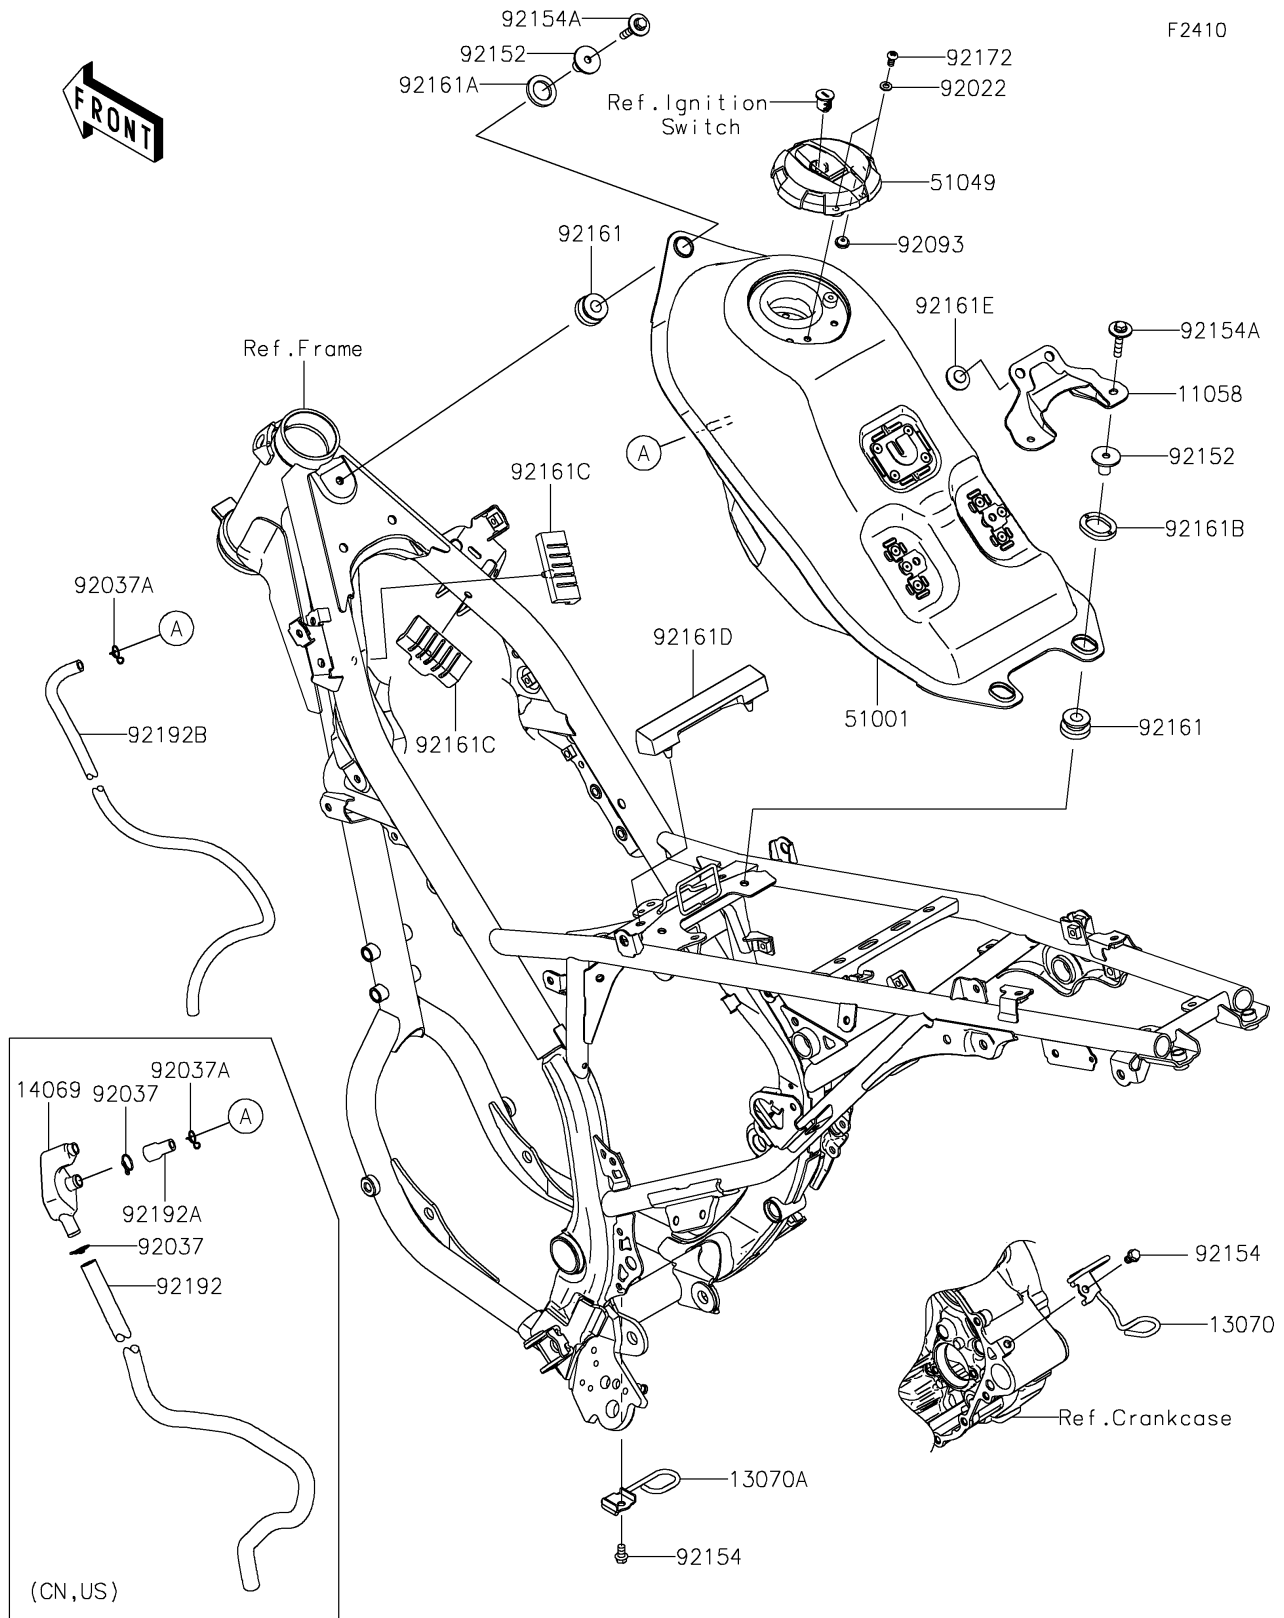

2026 KLX230R

PARTS DIAGRAM

Fuel Tank

2026 KLX230R

PARTS LIST

Fuel Tank

Kawasaki

Let the Good Times Roll®

ITEM NAME

PART NUMBER

QUANTITY
