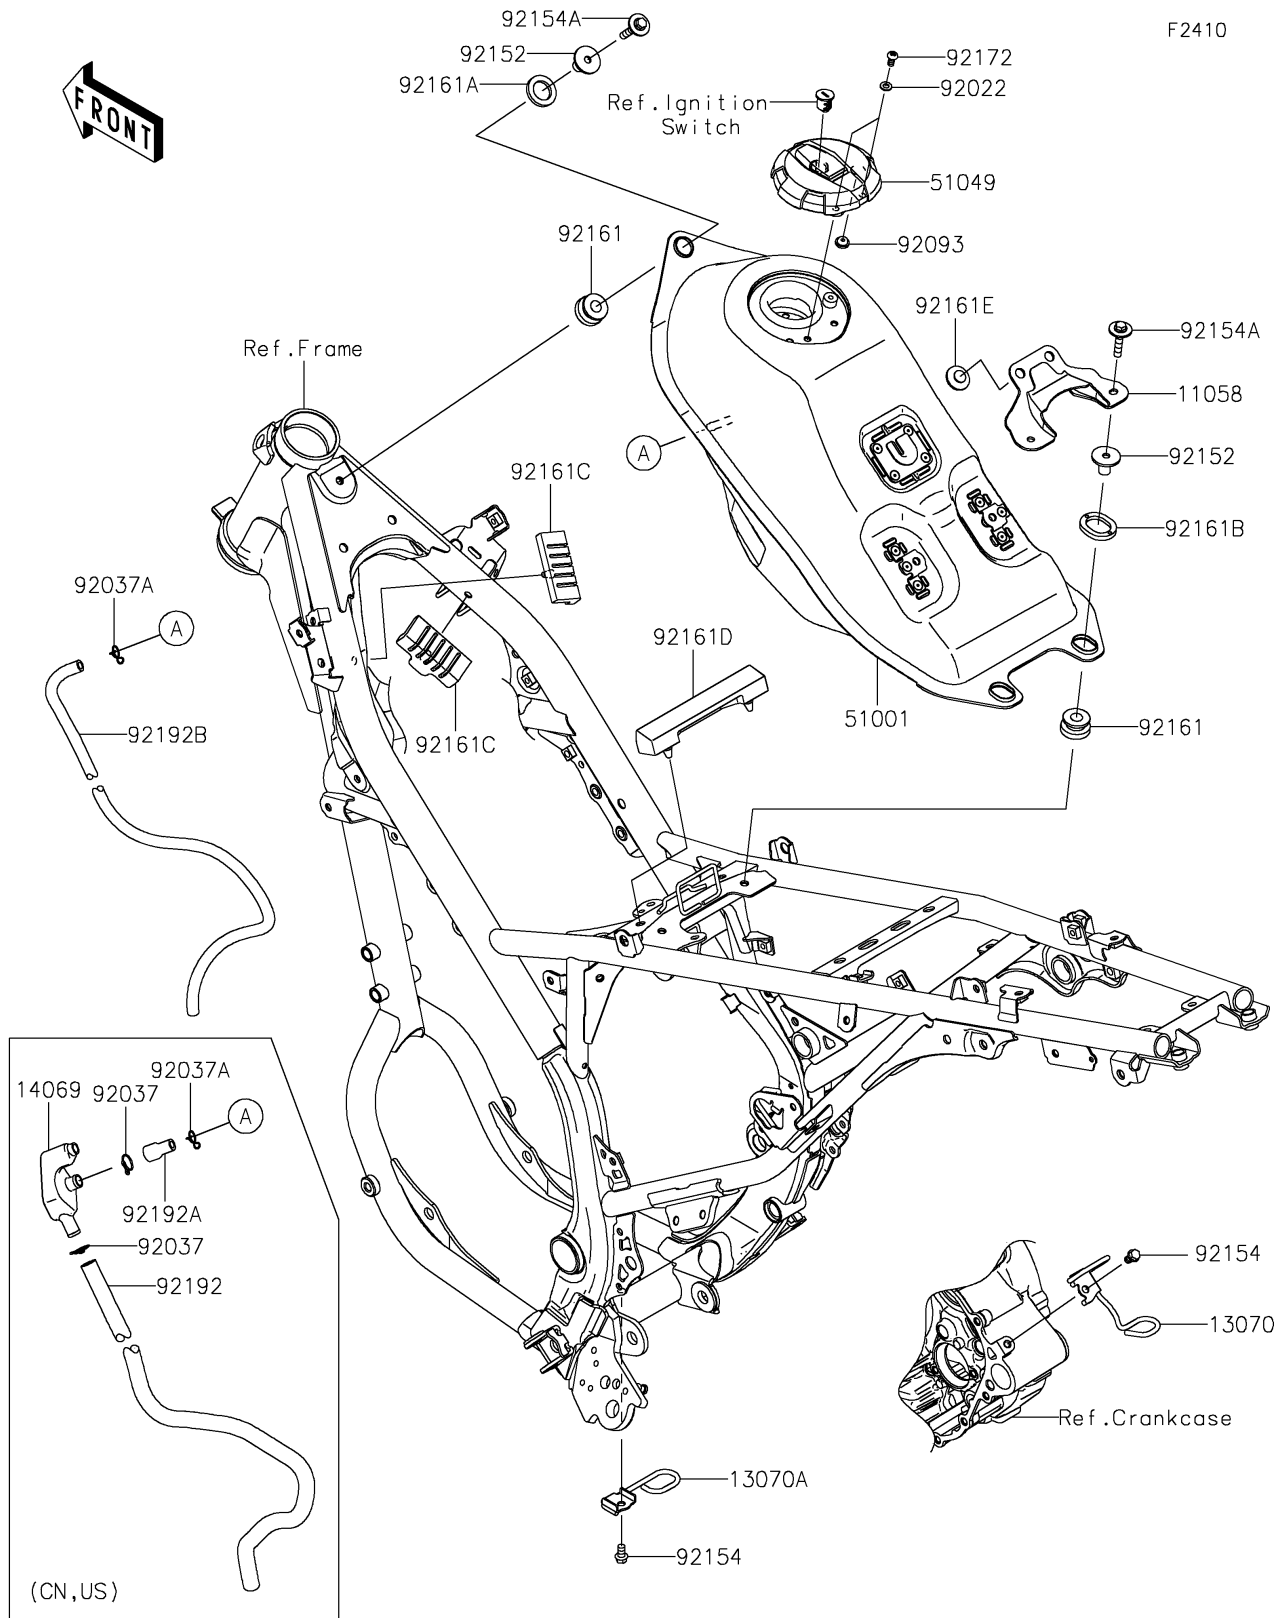

2025 KLX230R

PARTS DIAGRAM

Fuel Tank

2025 KLX230R

PARTS LIST

Fuel Tank

ITEM NAME	PART NUMBER	QUANTITY
BRACKET,FUEL TANK (Ref # 11058)	11058-1312	1
GUIDE (Ref # 13070)	13070-0909	1
GUIDE (Ref # 13070A)	13070-0912	1
BREATHER,FUEL TANK (Ref # 14069)	14069-0033	1
TANK-COMP-FUEL,F.S.BLACK (Ref # 51001)	51001-0937-25Q	1
CAP-TANK,FUEL (Ref # 51049)	51049-0784	1
WASHER,5.1X10X1.0 (Ref # 92022)	92022-1977	2
CLAMP,12.5MM (Ref # 92037)	92037-1271	2
CLAMP (Ref # 92037A)	92037-1712	1
SEAL,RO 2X12X4.8 (Ref # 92093)	92093-0722	1
COLLAR,6.8X10X16 (Ref # 92152)	92152-2666	3
BOLT,FLANGED,6X10 (Ref # 92154)	92154-0459	2
BOLT,FLANGED,6X30 (Ref # 92154A)	92154-7273	3
DAMPER,FUEL TANK,FR (Ref # 92161)	92161-1392	3
DAMPER (Ref # 92161A)	92161-2216	1
DAMPER (Ref # 92161B)	92161-2217	2
DAMPER (Ref # 92161C)	92161-2286	2
DAMPER,FUEL TANK (Ref # 92161D)	92161-2537	1
DAMPER (Ref # 92161E)	92161-2547	2
SCREW,5X10 (Ref # 92172)	92172-0496	2
TUBE,10X14X870 (Ref # 92192)	92192-1964	1
TUBE (Ref # 92192A)	92192-2721	1
TUBE,DRAIN (Ref # 92192B)	92192-2722	1