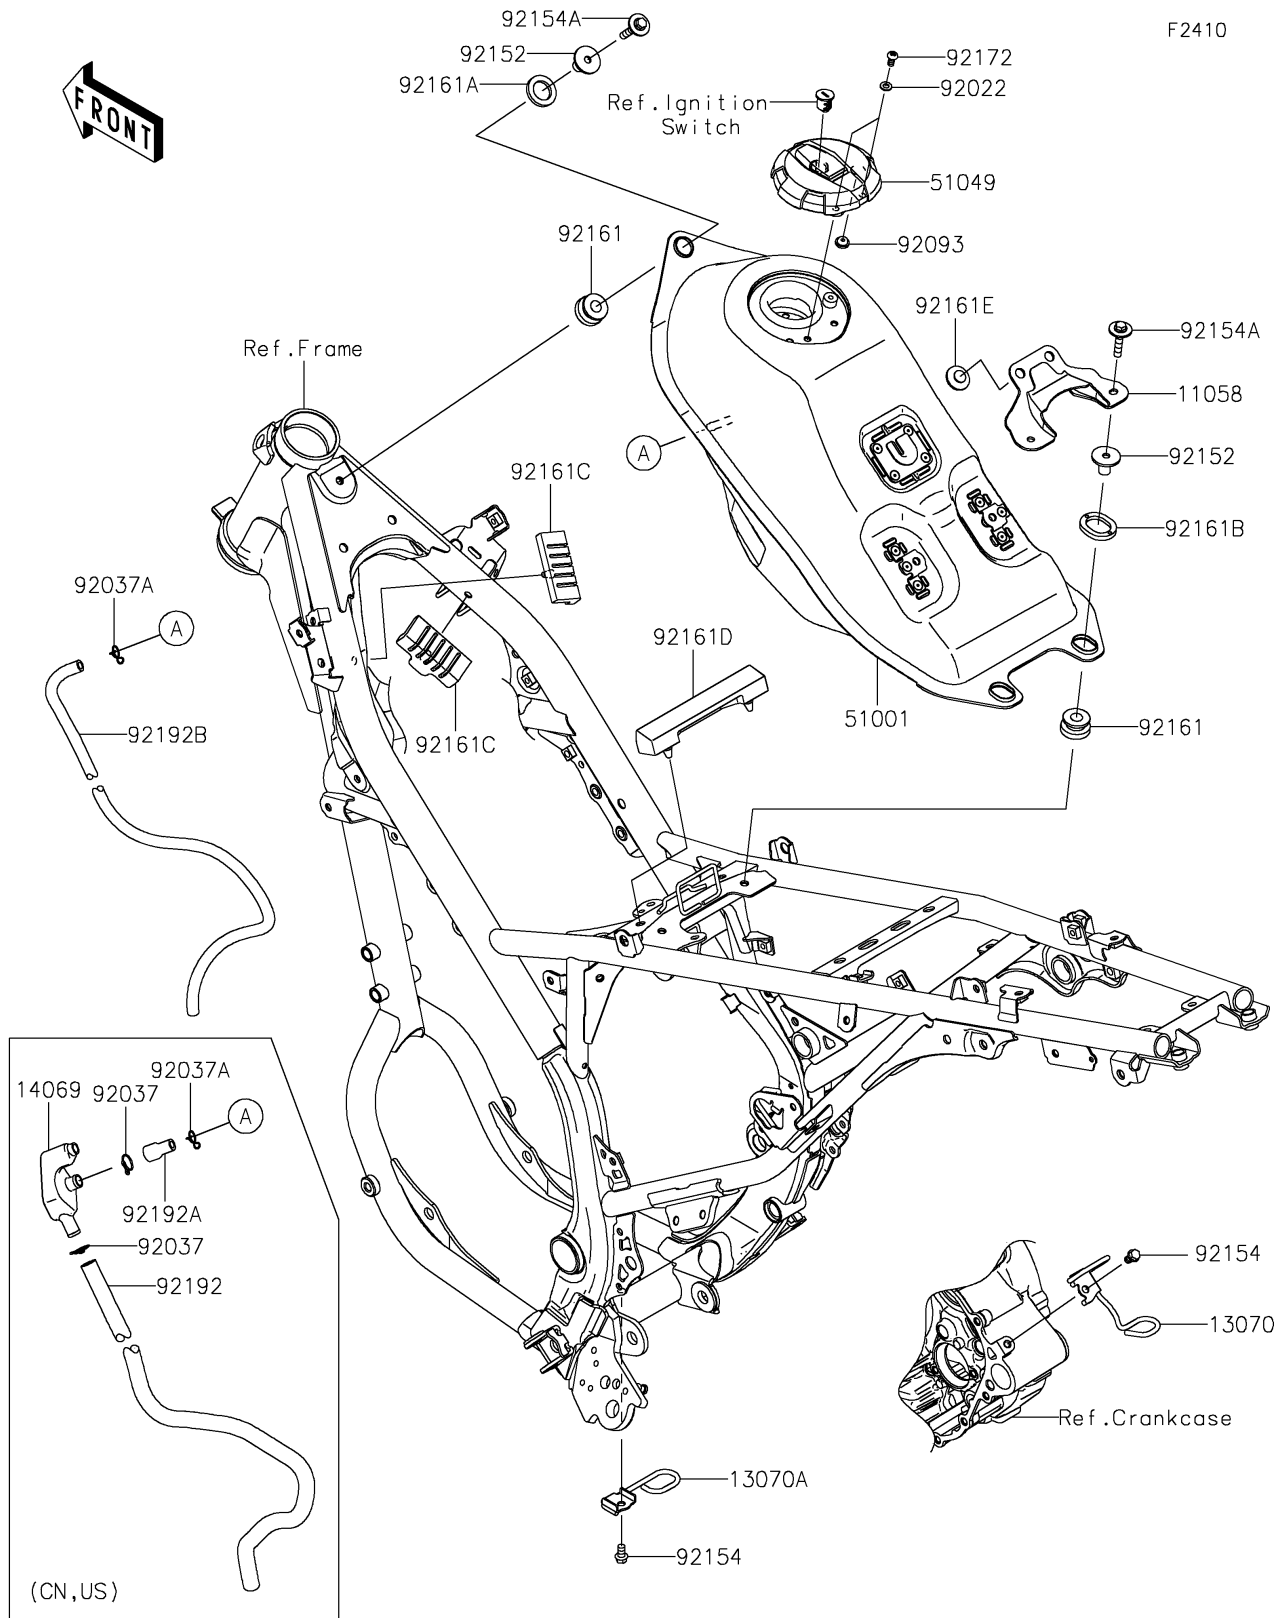

2025 KLX[®]230R

PARTS DIAGRAM

Fuel Tank

2025 KLX[®] 230R

PARTS LIST

Fuel Tank

ITEM NAME	PART NUMBER	QUANTITY
BRACKET,FUEL TANK (Ref # 11058)	11058-1312	1
GUIDE (Ref # 13070)	13070-0909	1
GUIDE (Ref # 13070A)	13070-0912	1
BREATHER,FUEL TANK (Ref # 14069)	14069-0033	1
TANK-COMP-FUEL,F.S.BLACK (Ref # 51001)	51001-0937-25Q	1
CAP-TANK,FUEL (Ref # 51049)	51049-0784	1
WASHER,5.1X10X1.0 (Ref # 92022)	92022-1977	2
CLAMP,12.5MM (Ref # 92037)	92037-1271	2
CLAMP (Ref # 92037A)	92037-1712	1
SEAL,RO 2X12X4.8 (Ref # 92093)	92093-0722	1
COLLAR,6.8X10X16 (Ref # 92152)	92152-2666	3
BOLT,FLANGED,6X10 (Ref # 92154)	92154-0459	2
BOLT,FLANGED,6X30 (Ref # 92154A)	92154-7273	3
DAMPER,FUEL TANK,FR (Ref # 92161)	92161-1392	3
DAMPER (Ref # 92161A)	92161-2216	1
DAMPER (Ref # 92161B)	92161-2217	2
DAMPER (Ref # 92161C)	92161-2286	2
DAMPER,FUEL TANK (Ref # 92161D)	92161-2537	1
DAMPER (Ref # 92161E)	92161-2547	2
SCREW,5X10 (Ref # 92172)	92172-0496	2
TUBE,10X14X870 (Ref # 92192)	92192-1964	1
TUBE (Ref # 92192A)	92192-2721	1
TUBE,DRAIN (Ref # 92192B)	92192-2722	1