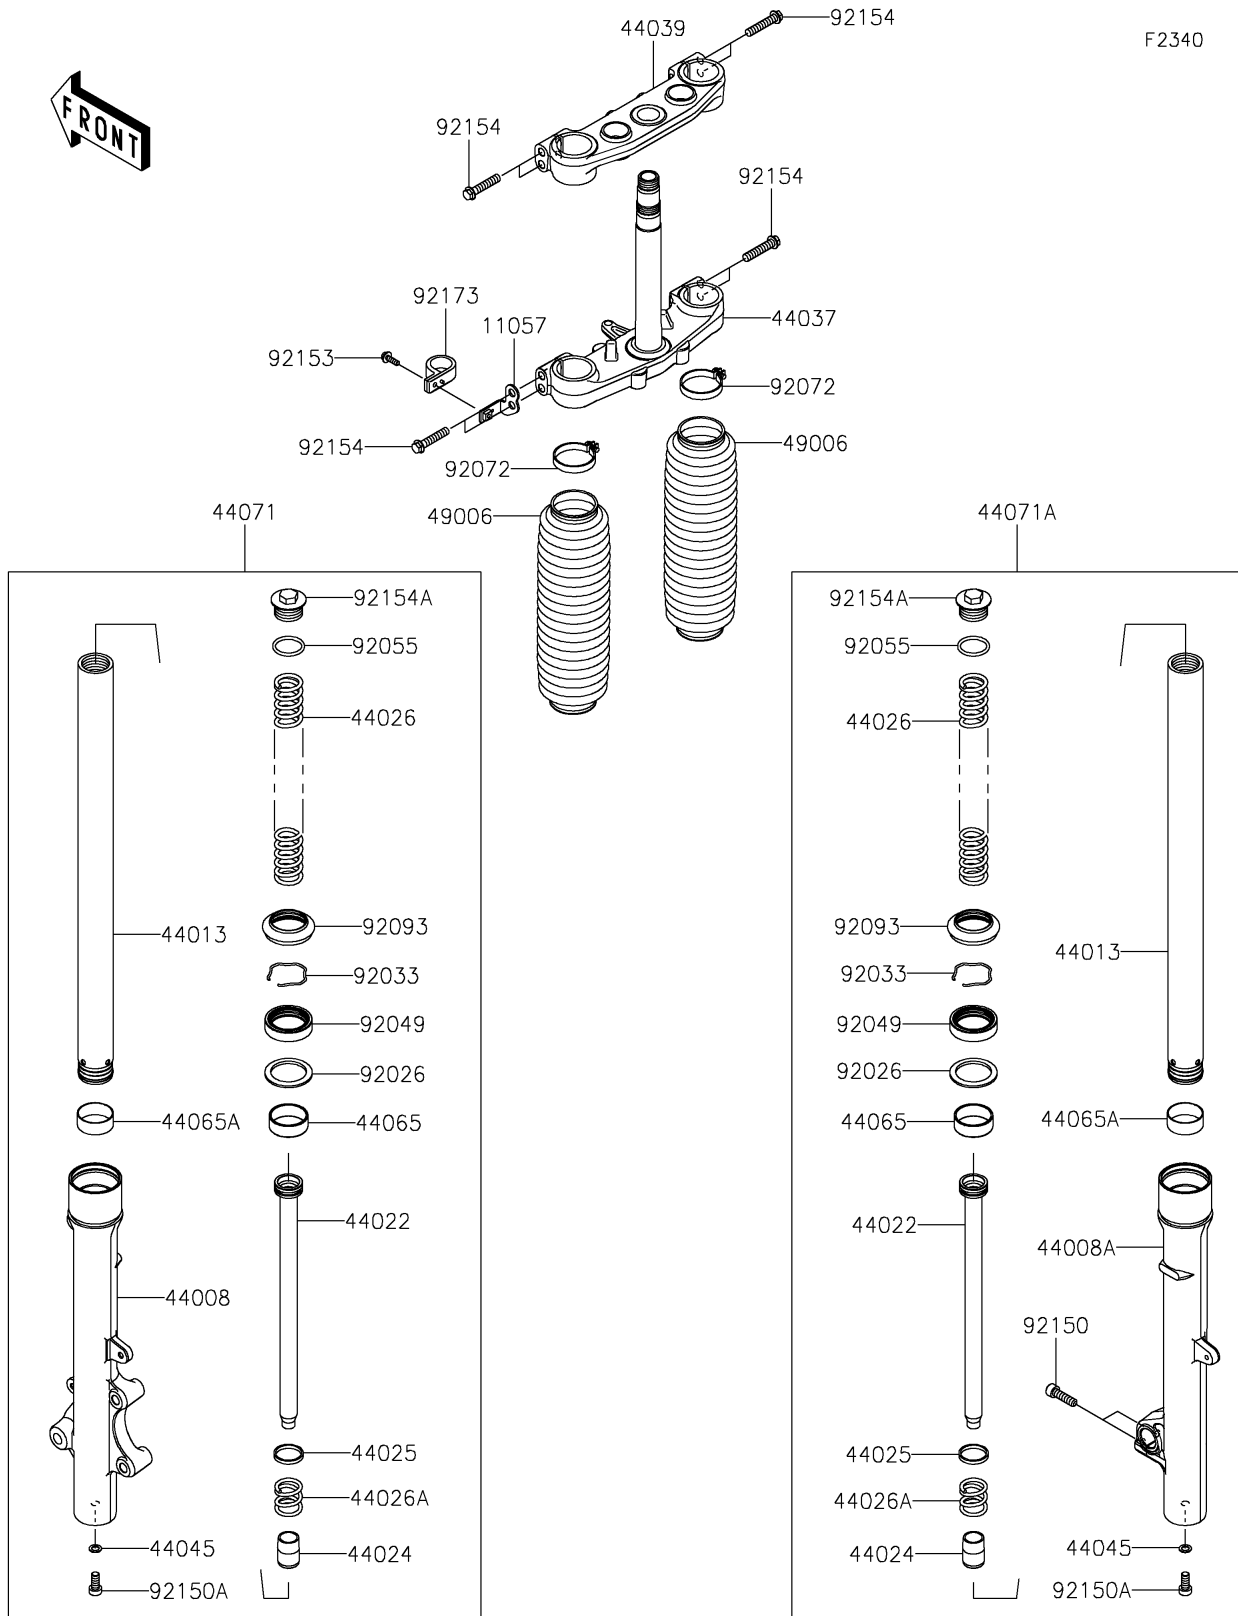

2025 KLX230R

PARTS DIAGRAM

Front Fork

2025 KLX230R

PARTS LIST

Front Fork

ITEM NAME

PART NUMBER

QUANTITY
