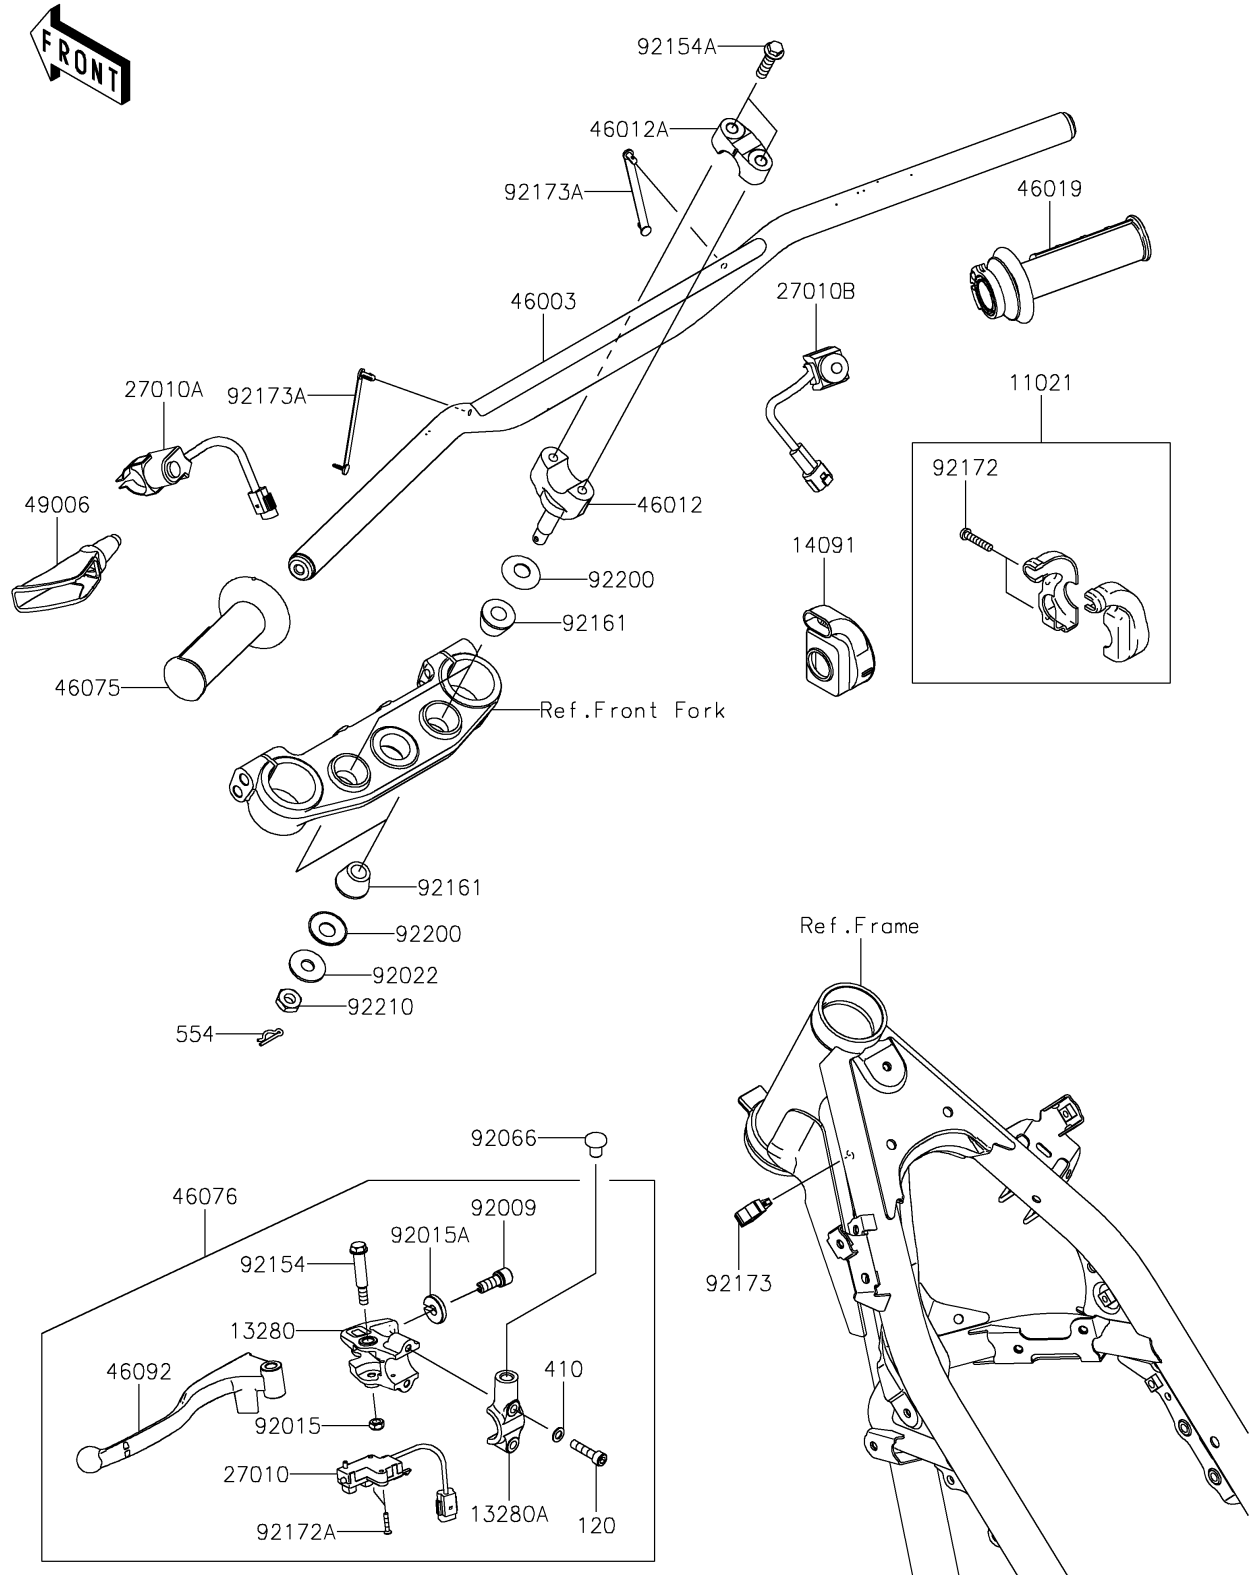

2026 KLX230R

PARTS DIAGRAM

Handlebar

F2310

2026 KLX230R

PARTS LIST

Handlebar

ITEM NAME	PART NUMBER	QUANTITY
CASE-ASSY,THROTTLE (Ref # 11021)	11021-0035	1
HOLDER,LEVER (Ref # 13280)	13280-0929	1
HOLDER,MIRROR (Ref # 13280A)	13280-0930	1
COVER,THROTTLE CASE (Ref # 14091)	14091-0182	1
SWITCH,CLUTCH (Ref # 27010)	27010-0905	1
SWITCH,ENGINE STOP (Ref # 27010A)	27010-0927	1
SWITCH,ENGINE START (Ref # 27010B)	27010-0928	1
HANDLE,P.SILVER (Ref # 46003)	46003-0843-458	1
HOLDER-HANDLE,LWR,P.SILVER (Ref # 46012)	46012-0075-458	2
HOLDER-HANDLE,UPP,P.SILVER (Ref # 46012A)	46012-0380-458	2
GRIP-ASSY,THROTTLE (Ref # 46019)	46019-0041	1
GRIP,LH (Ref # 46075)	46075-0072	1
LEVER-ASSY-GRIP,CLUTCH (Ref # 46076)	46076-0200	1
LEVER-GRIP,CLUTCH (Ref # 46092)	46092-0586	1
BOOT,LEVER HOLDER (Ref # 49006)	49006-0080	1
SCREW,CABLE ADJUST,8MM,BLACK (Ref # 92009)	92009-1134	1
NUT,LOCK,6MM,BLACK (Ref # 92015)	92015-1191	1
NUT,CABLE ADJUST LOCK,8MM,BLK (Ref # 92015A)	92015-1197	1
WASHER,10.2X28X2 (Ref # 92022)	92022-1088	2
PLUG (Ref # 92066)	92066-0965	1
BOLT,FLANGED,6X44 (Ref # 92154)	92154-2331	1
BOLT,FLANGED,8X30 (Ref # 92154A)	92154-7282	4
DAMPER,12X26X19 (Ref # 92161)	92161-2116	4
SCREW,5X20 (Ref # 92172)	92172-0069	2
SCREW,3X16 (Ref # 92172A)	92172-0183	2
CLAMP (Ref # 92173)	92173-2074	1
CLAMP,SPEED,L=80.5 (Ref # 92173A)	92173-2736	2
WASHER,12.5X27.6X1.2 (Ref # 92200)	92200-0872	4
NUT,LOCK,10MM (Ref # 92210)	92210-1672	2

2026 KLX230R

PARTS LIST

Handlebar

ITEM NAME	PART NUMBER	QUANTITY
BOLT-SOCKET,6X25 (Ref # 120)	120CB0625	2
WASHER-PLAIN-SMALL,6MM (Ref # 410)	410AB0600	2
PIN-SNAP (Ref # 554)	554DA0800	2