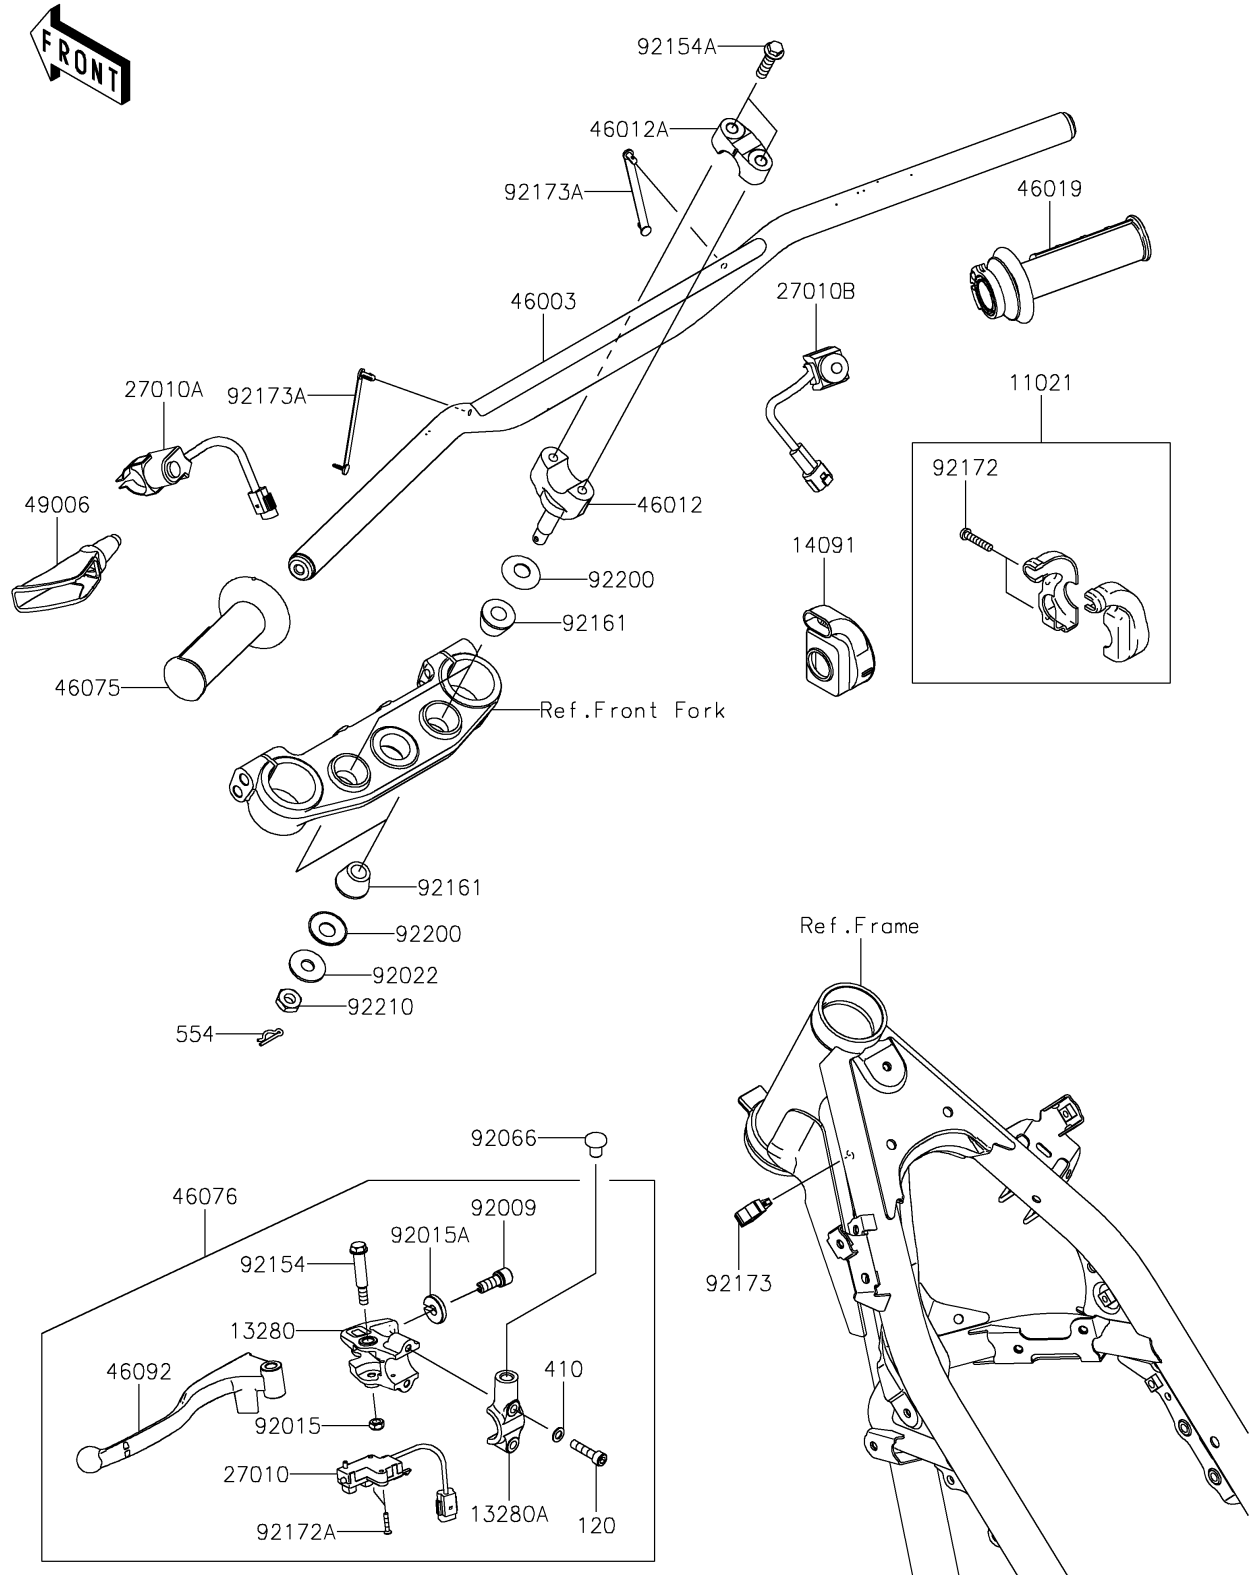

2025 KLX[®] 230R

PARTS DIAGRAM

Handlebar

F2310

2025 KLX[®] 230R

PARTS LIST

Handlebar

ITEM NAME	PART NUMBER	QUANTITY
CASE-ASSY,THROTTLE (Ref # 11021)	11021-0035	1
HOLDER,LEVER (Ref # 13280)	13280-0929	1
HOLDER,MIRROR (Ref # 13280A)	13280-0930	1
COVER,THROTTLE CASE (Ref # 14091)	14091-0182	1
SWITCH,CLUTCH (Ref # 27010)	27010-0905	1
SWITCH,ENGINE STOP (Ref # 27010A)	27010-0927	1
SWITCH,ENGINE START (Ref # 27010B)	27010-0928	1
HANDLE,P.SILVER (Ref # 46003)	46003-0843-458	1
HOLDER-HANDLE,LWR,P.SILVER (Ref # 46012)	46012-0075-458	2
HOLDER-HANDLE,UPP,P.SILVER (Ref # 46012A)	46012-0380-458	2
GRIP-ASSY,THROTTLE (Ref # 46019)	46019-0041	1
GRIP,LH (Ref # 46075)	46075-0072	1
LEVER-ASSY-GRIP,CLUTCH (Ref # 46076)	46076-0200	1
LEVER-GRIP,CLUTCH (Ref # 46092)	46092-0586	1
BOOT,LEVER HOLDER (Ref # 49006)	49006-0080	1
SCREW,CABLE ADJUST,8MM,BLACK (Ref # 92009)	92009-1134	1
NUT,LOCK,6MM,BLACK (Ref # 92015)	92015-1191	1
NUT,CABLE ADJUST LOCK,8MM,BLK (Ref # 92015A)	92015-1197	1
WASHER,10.2X28X2 (Ref # 92022)	92022-1088	2
PLUG (Ref # 92066)	92066-0965	1
BOLT,FLANGED,6X44 (Ref # 92154)	92154-2331	1
BOLT,FLANGED,8X30 (Ref # 92154A)	92154-7282	4
DAMPER,12X26X19 (Ref # 92161)	92161-2116	4
SCREW,5X20 (Ref # 92172)	92172-0069	2
SCREW,3X16 (Ref # 92172A)	92172-0183	2
CLAMP (Ref # 92173)	92173-2074	1
CLAMP,SPEED,L=80.5 (Ref # 92173A)	92173-2736	2
WASHER,12.5X27.6X1.2 (Ref # 92200)	92200-0872	4
NUT,LOCK,10MM (Ref # 92210)	92210-1672	2

2025 KLX[®] 230R

PARTS LIST

Handlebar

ITEM NAME	PART NUMBER	QUANTITY
BOLT-SOCKET,6X25 (Ref # 120)	120CB0625	2
WASHER-PLAIN-SMALL,6MM (Ref # 410)	410AB0600	2
PIN-SNAP (Ref # 554)	554DA0800	2