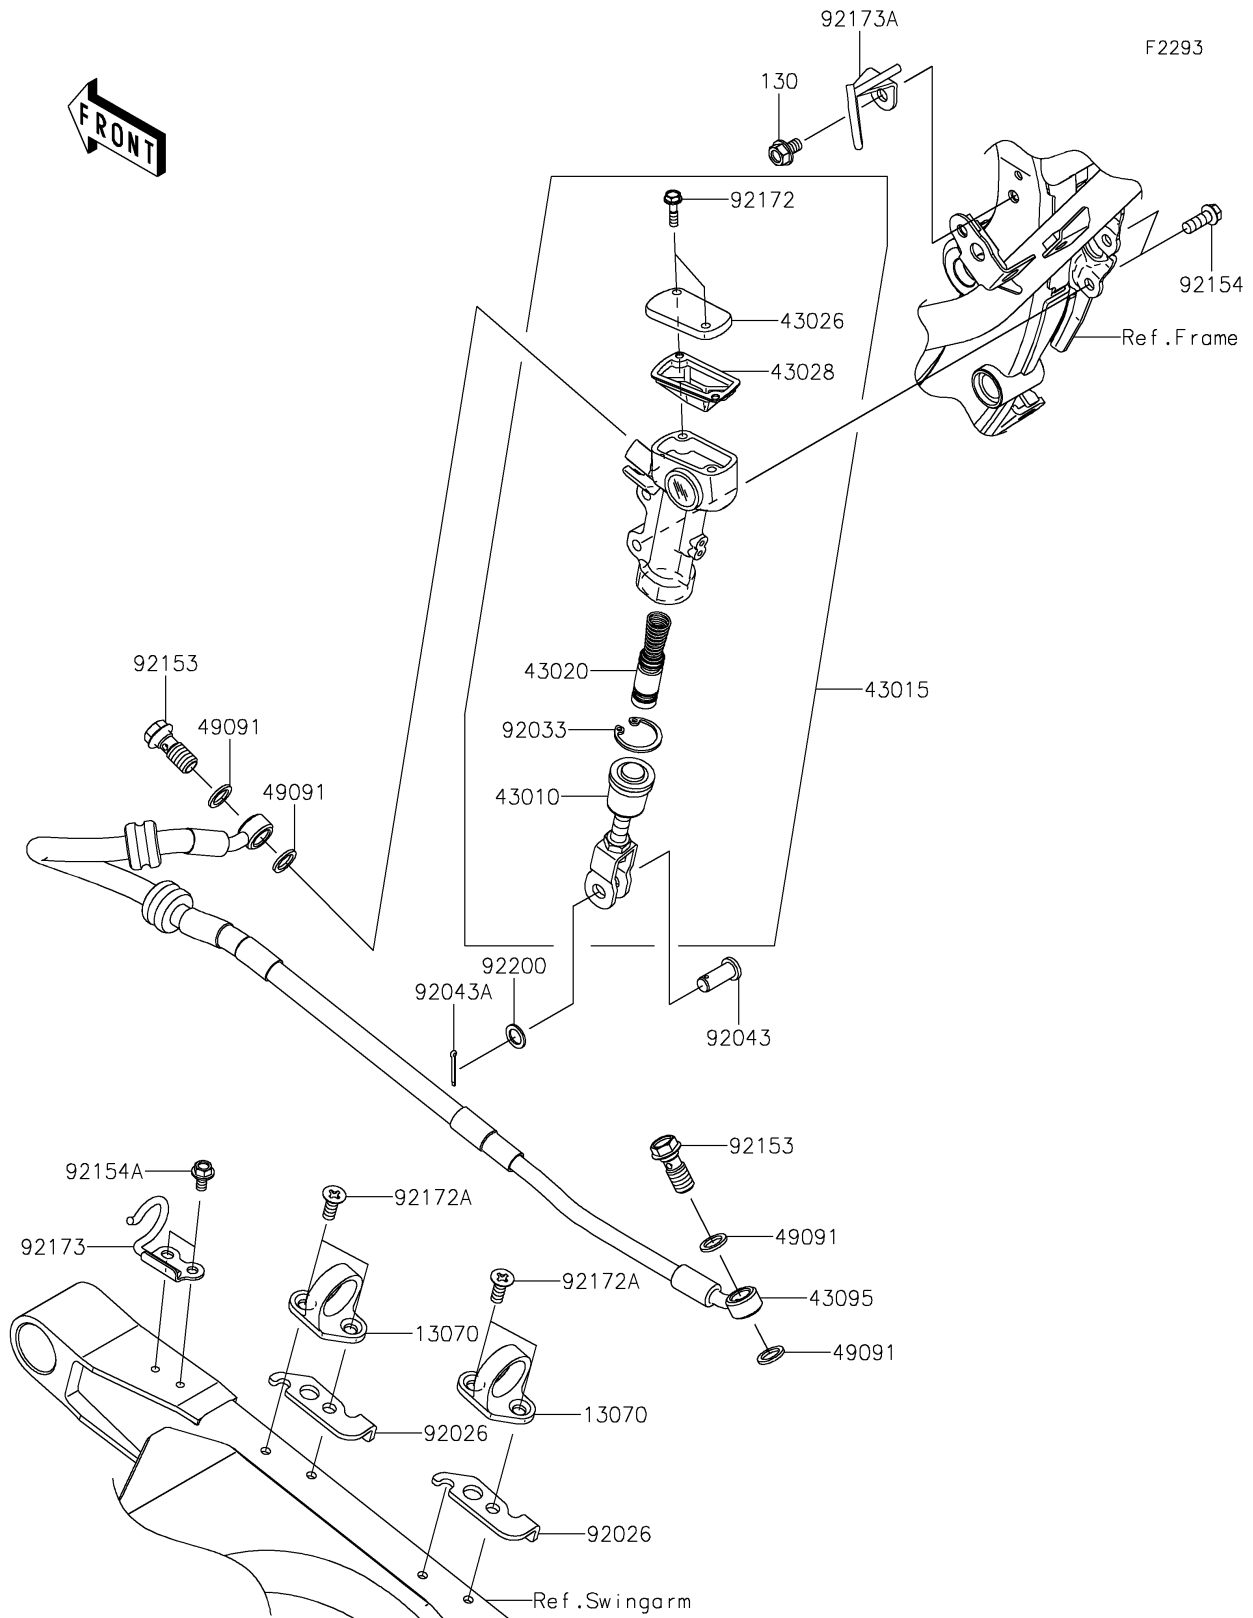

2025 KLX230R

PARTS DIAGRAM

Rear Master Cylinder

2025 KLX230R

PARTS LIST

Rear Master Cylinder

ITEM NAME	PART NUMBER	QUANTITY
GUIDE,HOSE (Ref # 13070)	13070-1144	2
ROD-ASSY-BRAKE (Ref # 43010)	43010-0025	1
CYLINDER-ASSY-MASTER,RR (Ref # 43015)	43015-0724	1
PISTON-COMP-BRAKE (Ref # 43020)	43020-1094	1
CAP-BRAKE (Ref # 43026)	43026-0023	1
DIAPHRAGM (Ref # 43028)	43028-1092	1
HOSE-BRAKE,RR CALIPER-RR M/C (Ref # 43095)	43095-2079	1
WASHER-SEAL,10.1X14.5X1.5 (Ref # 49091)	49091-0001	4
SPACER (Ref # 92026)	92026-0879	2
RING-SNAP,20.9X24.6X1.2 (Ref # 92033)	92033-0079	1
PIN (Ref # 92043)	92043-0004	1
PIN,COTTER,2.0X15 (Ref # 92043A)	92043-0766	1
BOLT,OIL,L=23 (Ref # 92153)	92153-0029	2
BOLT,FLANGED,6X16 (Ref # 92154)	92154-0460	2
BOLT,FLANGED,5X10 (Ref # 92154A)	92154-7278	2
SCREW (Ref # 92172)	92172-1064	2
SCREW,6X16 (Ref # 92172A)	92172-1198	4
CLAMP,BRAKE HOSE,SWING ARM (Ref # 92173)	92173-1976	1
CLAMP,BRAKE HOSE,SWING ARM (Ref # 92173A)	92173-1978	1
WASHER,8.5X13X1 (Ref # 92200)	92200-1980	1
BOLT-FLANGED,6X10 (Ref # 130)	130BA0610	1