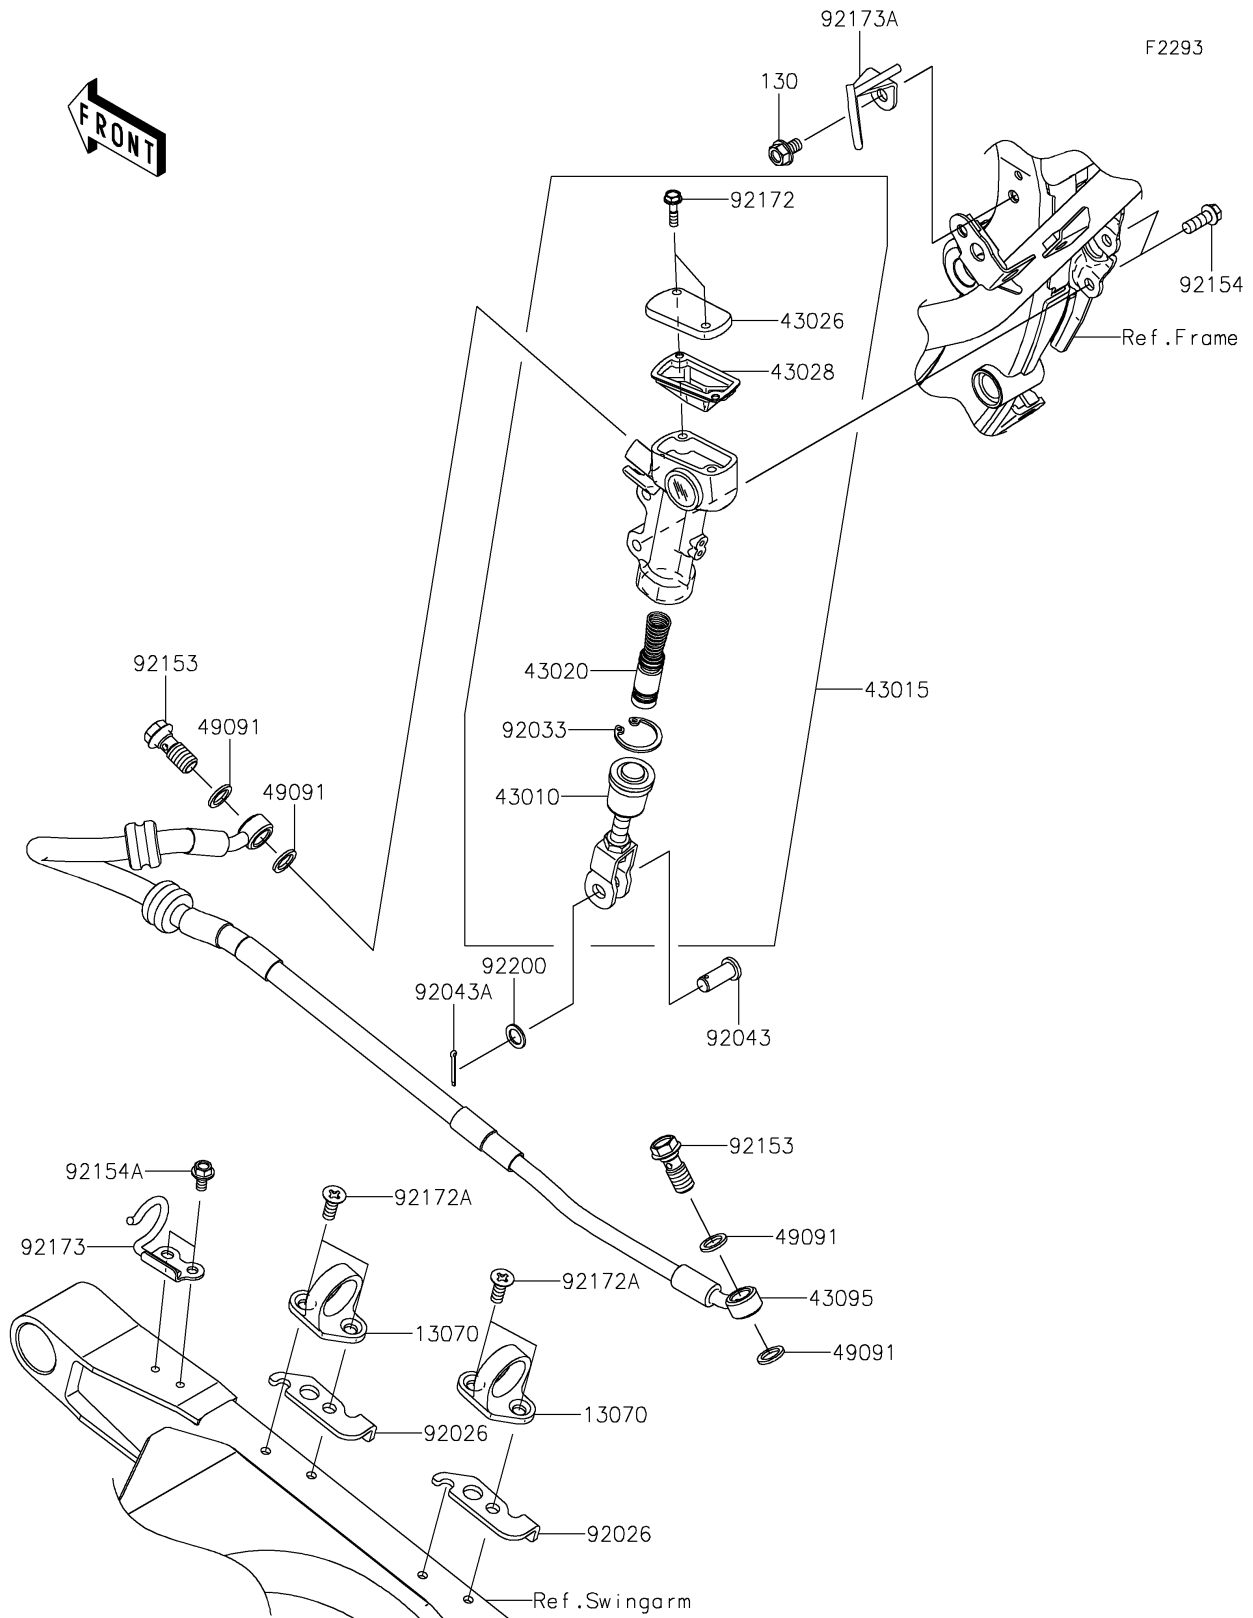

2025 KLX[®] 230R

PARTS DIAGRAM

Rear Master Cylinder

2025 KLX[®] 230R

PARTS LIST

Rear Master Cylinder

ITEM NAME	PART NUMBER	QUANTITY
GUIDE,HOSE (Ref # 13070)	13070-1144	2
ROD-ASSY-BRAKE (Ref # 43010)	43010-0025	1
CYLINDER-ASSY-MASTER,RR (Ref # 43015)	43015-0724	1
PISTON-COMP-BRAKE (Ref # 43020)	43020-1094	1
CAP-BRAKE (Ref # 43026)	43026-0023	1
DIAPHRAGM (Ref # 43028)	43028-1092	1
HOSE-BRAKE,RR CALIPER-RR M/C (Ref # 43095)	43095-2079	1
WASHER-SEAL,10.1X14.5X1.5 (Ref # 49091)	49091-0001	4
SPACER (Ref # 92026)	92026-0879	2
RING-SNAP,20.9X24.6X1.2 (Ref # 92033)	92033-0079	1
PIN (Ref # 92043)	92043-0004	1
PIN,COTTER,2.0X15 (Ref # 92043A)	92043-0766	1
BOLT,OIL,L=23 (Ref # 92153)	92153-0029	2
BOLT,FLANGED,6X16 (Ref # 92154)	92154-0460	2
BOLT,FLANGED,5X10 (Ref # 92154A)	92154-7278	2
SCREW (Ref # 92172)	92172-1064	2
SCREW,6X16 (Ref # 92172A)	92172-1198	4
CLAMP,BRAKE HOSE,SWING ARM (Ref # 92173)	92173-1976	1
CLAMP,BRAKE HOSE,SWING ARM (Ref # 92173A)	92173-1978	1
WASHER,8.5X13X1 (Ref # 92200)	92200-1980	1
BOLT-FLANGED,6X10 (Ref # 130)	130BA0610	1