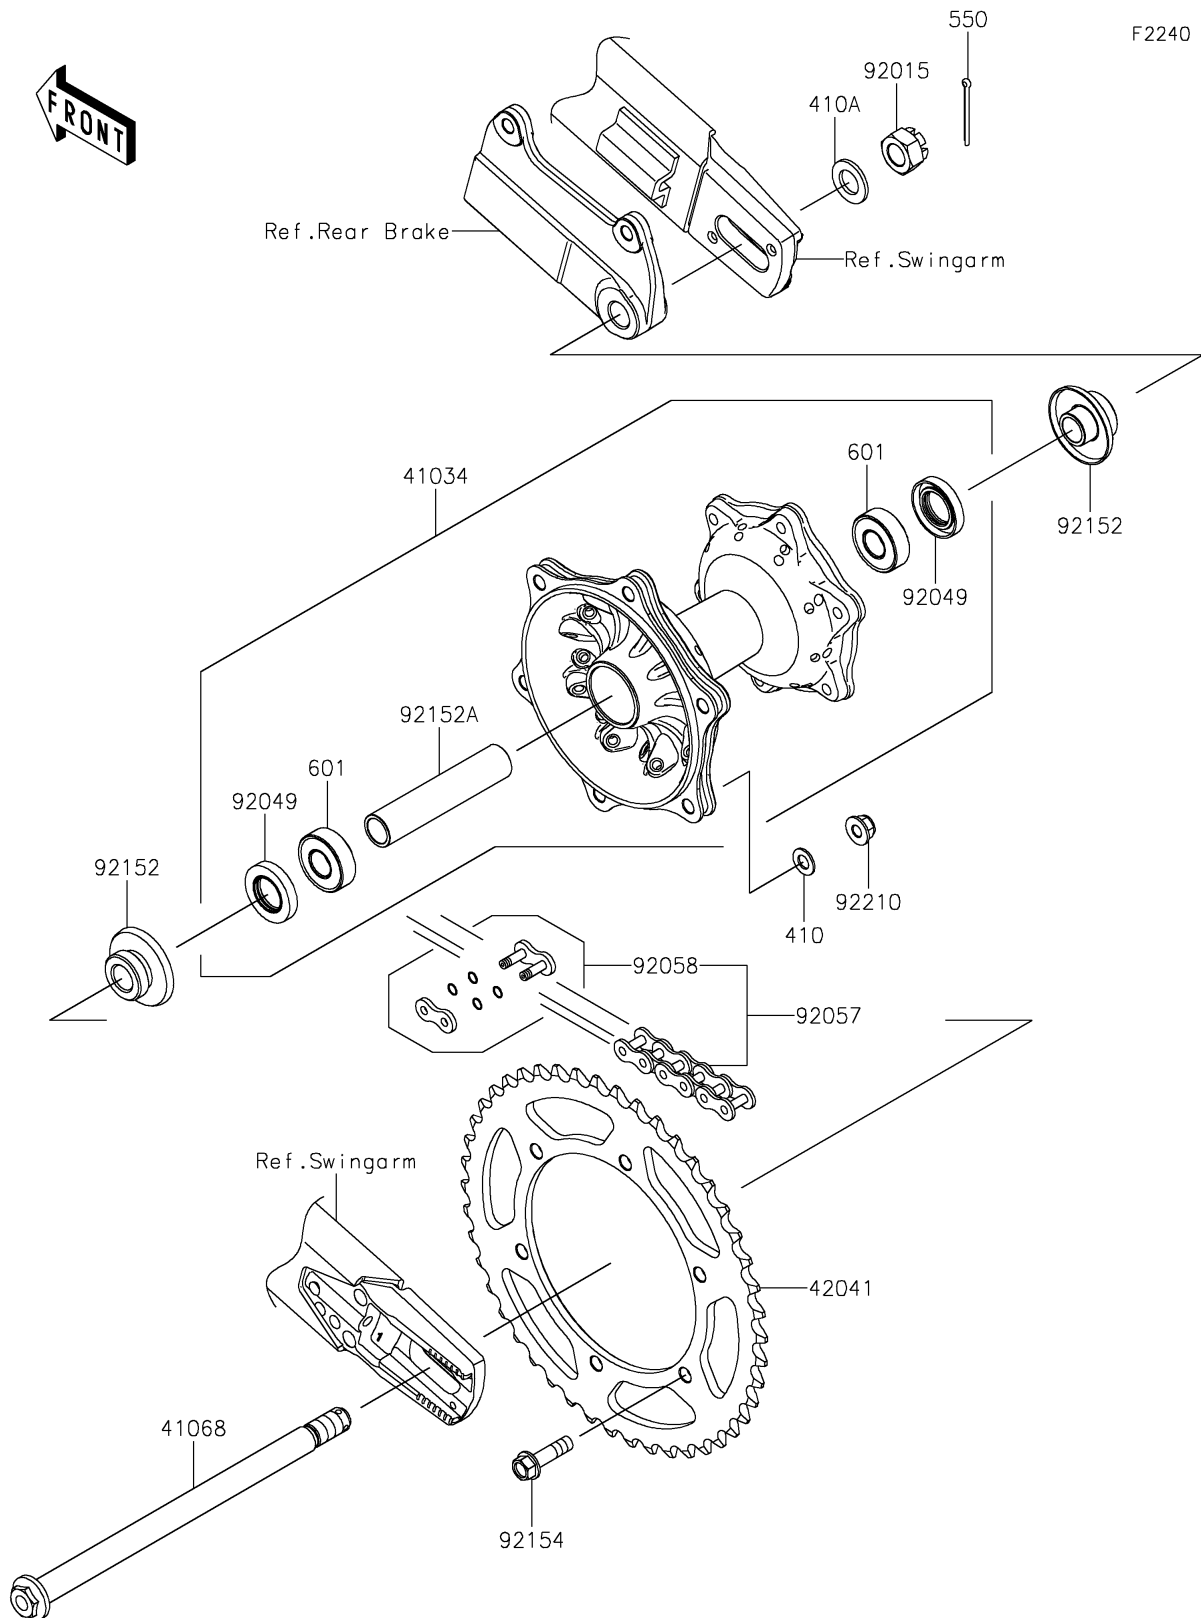

2026 KLX230R

PARTS DIAGRAM

Rear Hub

2026 KLX230R

PARTS LIST

Rear Hub

ITEM NAME	PART NUMBER	QUANTITY
DRUM-ASSY,RR (Ref # 41034)	41034-0612	1
AXLE,RR,15X244 (Ref # 41068)	41068-0647	1
SPROCKET-HUB,46T (Ref # 42041)	42041-0171	1
NUT,CASTLE,14MM (Ref # 92015)	92015-1765	1
SEAL-OIL (Ref # 92049)	92049-0114	2
CHAIN,DRIVE,520VF2X106L (Ref # 92057)	92057-0800	1
JOINT-CHAIN (Ref # 92058)	92058-0069	1
COLLAR (Ref # 92152)	92152-2544	2
COLLAR,15.2X20X96.2 (Ref # 92152A)	92152-2546	1
BOLT,FLANGED,8X30 (Ref # 92154)	92154-3918	6
NUT,8MM (Ref # 92210)	92210-0570	6
WASHER-PLAIN-SMALL,8MM (Ref # 410)	410AA0800	6
WASHER-PLAIN-SMALL,14MM (Ref # 410A)	410AA1400	1
PIN-COTTER,3.0X35 (Ref # 550)	550AA3035	1
BEARING-BALL (Ref # 601)	601B6202UU	2