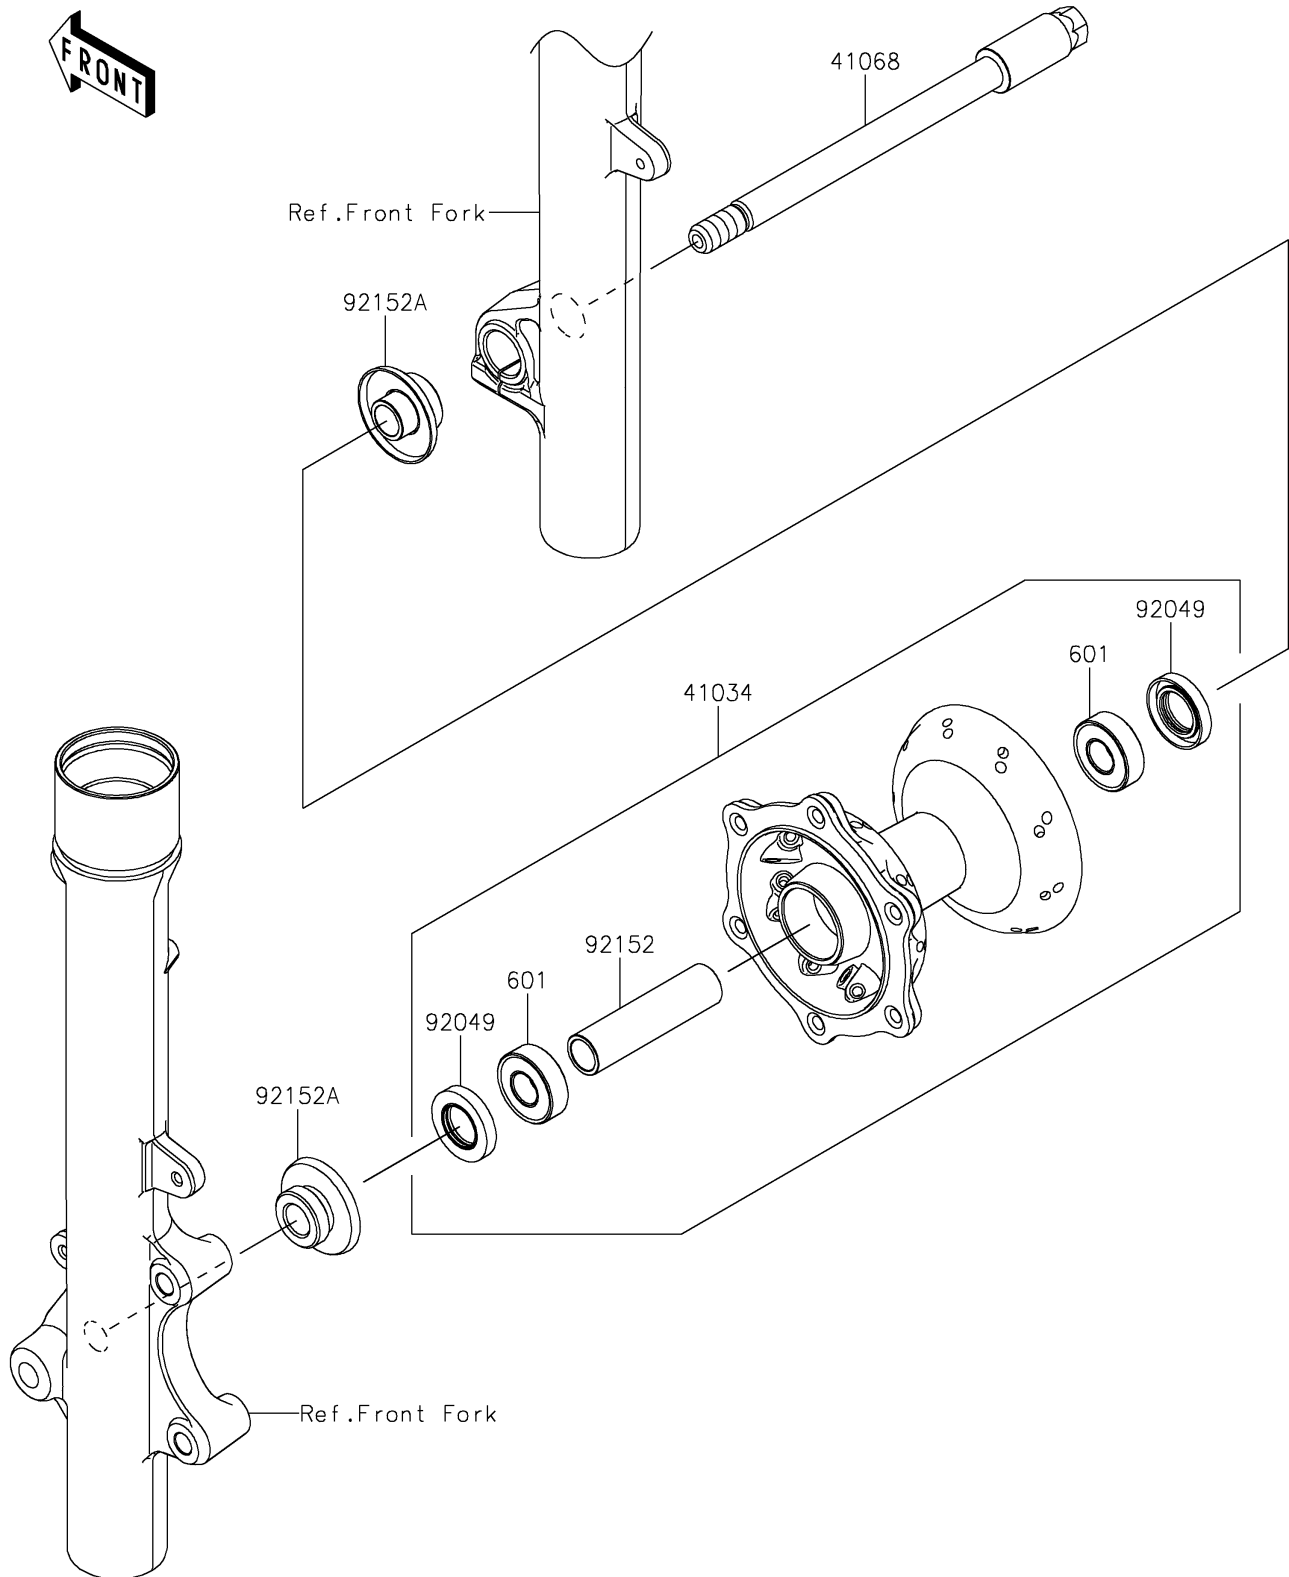

2025 KLX[®] 230R

PARTS DIAGRAM

Front Hub

F2230

2025 KLX[®] 230R

PARTS LIST

Front Hub

Kawasaki

Let the Good Times Roll[®]

ITEM NAME

PART NUMBER

QUANTITY
