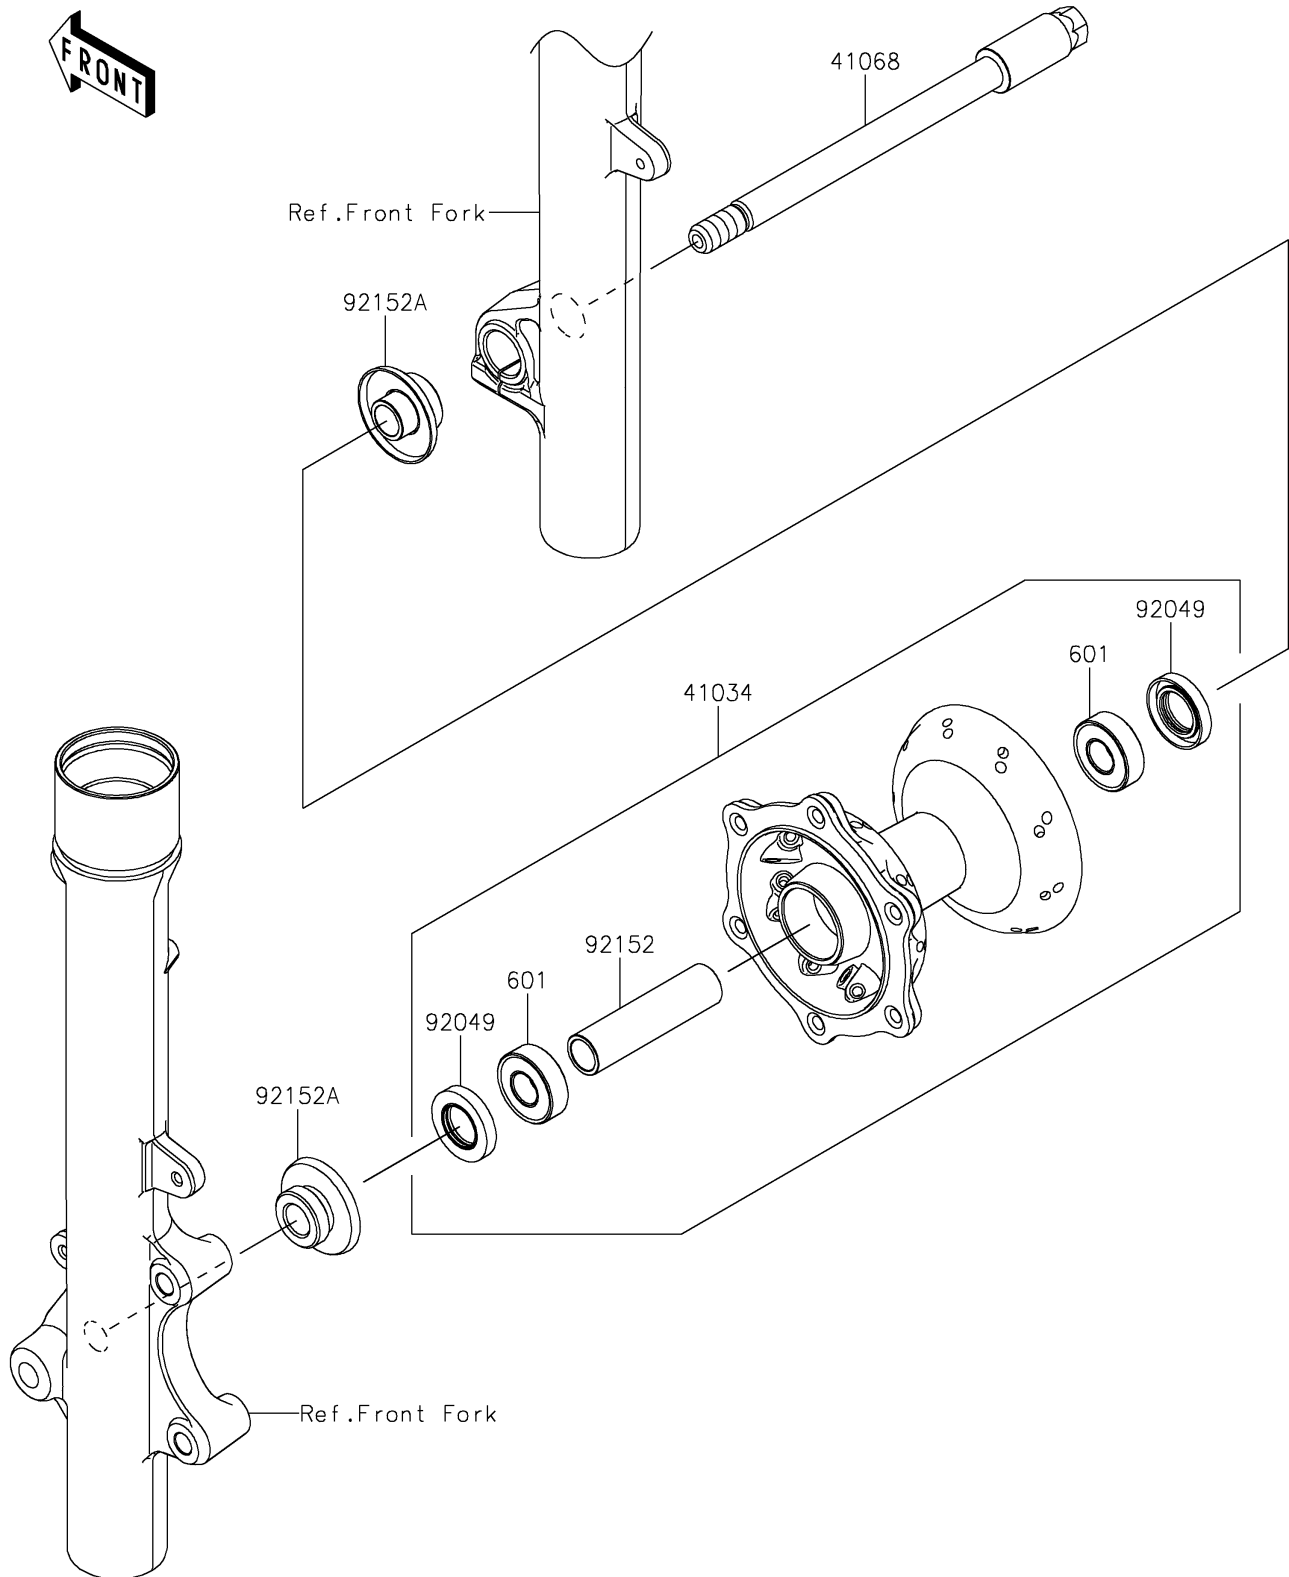

2026 KLX230R

PARTS DIAGRAM

Front Hub

F2230

2026 KLX230R

PARTS LIST

Front Hub

ITEM NAME	PART NUMBER	QUANTITY
DRUM-ASSY,FR (Ref # 41034)	41034-0600	1
AXLE,FR,15X188 (Ref # 41068)	41068-0646	1
SEAL-OIL (Ref # 92049)	92049-0114	2
COLLAR,15.2X20X79 (Ref # 92152)	92152-2543	1
COLLAR (Ref # 92152A)	92152-2544	2
BEARING-BALL (Ref # 601)	601B6202UU	2