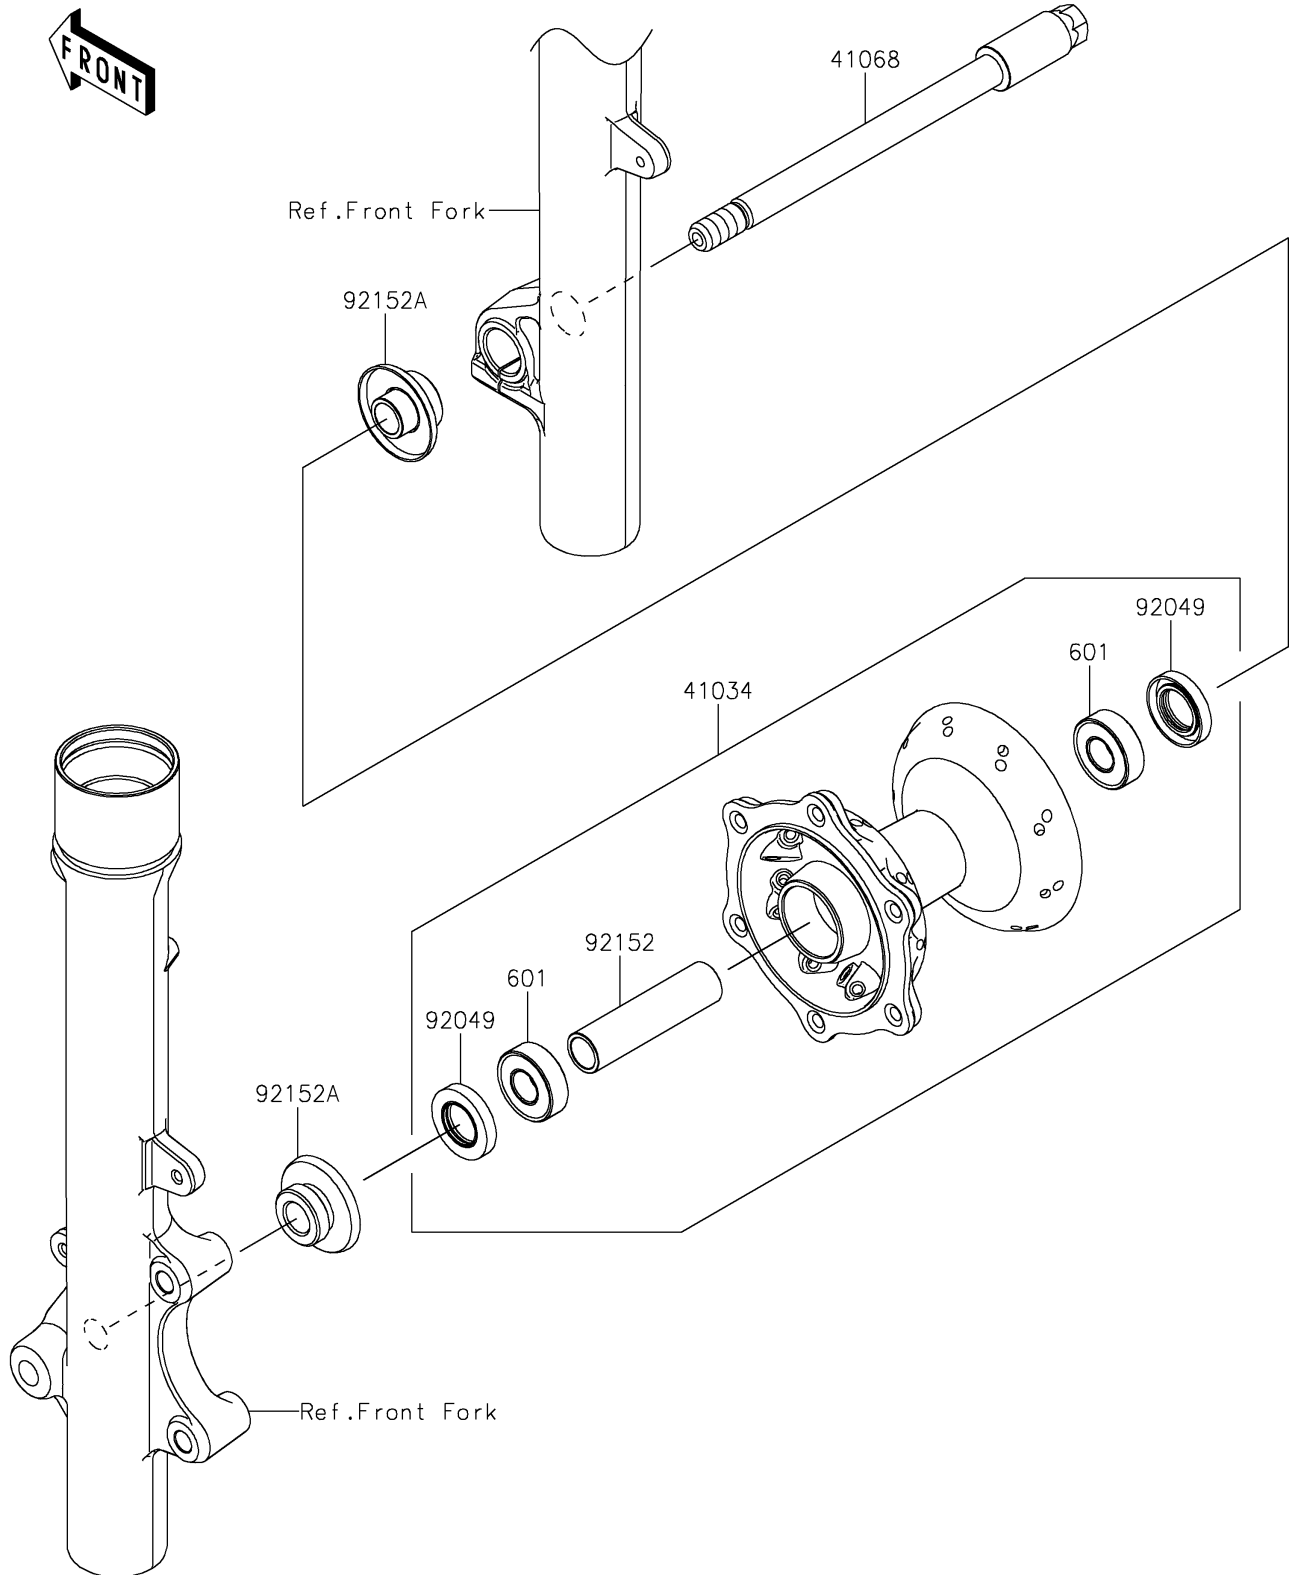

2025 KLX230R

PARTS DIAGRAM

Front Hub

F2230

2025 KLX230R

PARTS LIST

Front Hub

ITEM NAME	PART NUMBER	QUANTITY
DRUM-ASSY,FR (Ref # 41034)	41034-0600	1
AXLE,FR,15X188 (Ref # 41068)	41068-0646	1
SEAL-OIL (Ref # 92049)	92049-0114	2
COLLAR,15.2X20X79 (Ref # 92152)	92152-2543	1
COLLAR (Ref # 92152A)	92152-2544	2
BEARING-BALL (Ref # 601)	601B6202UU	2