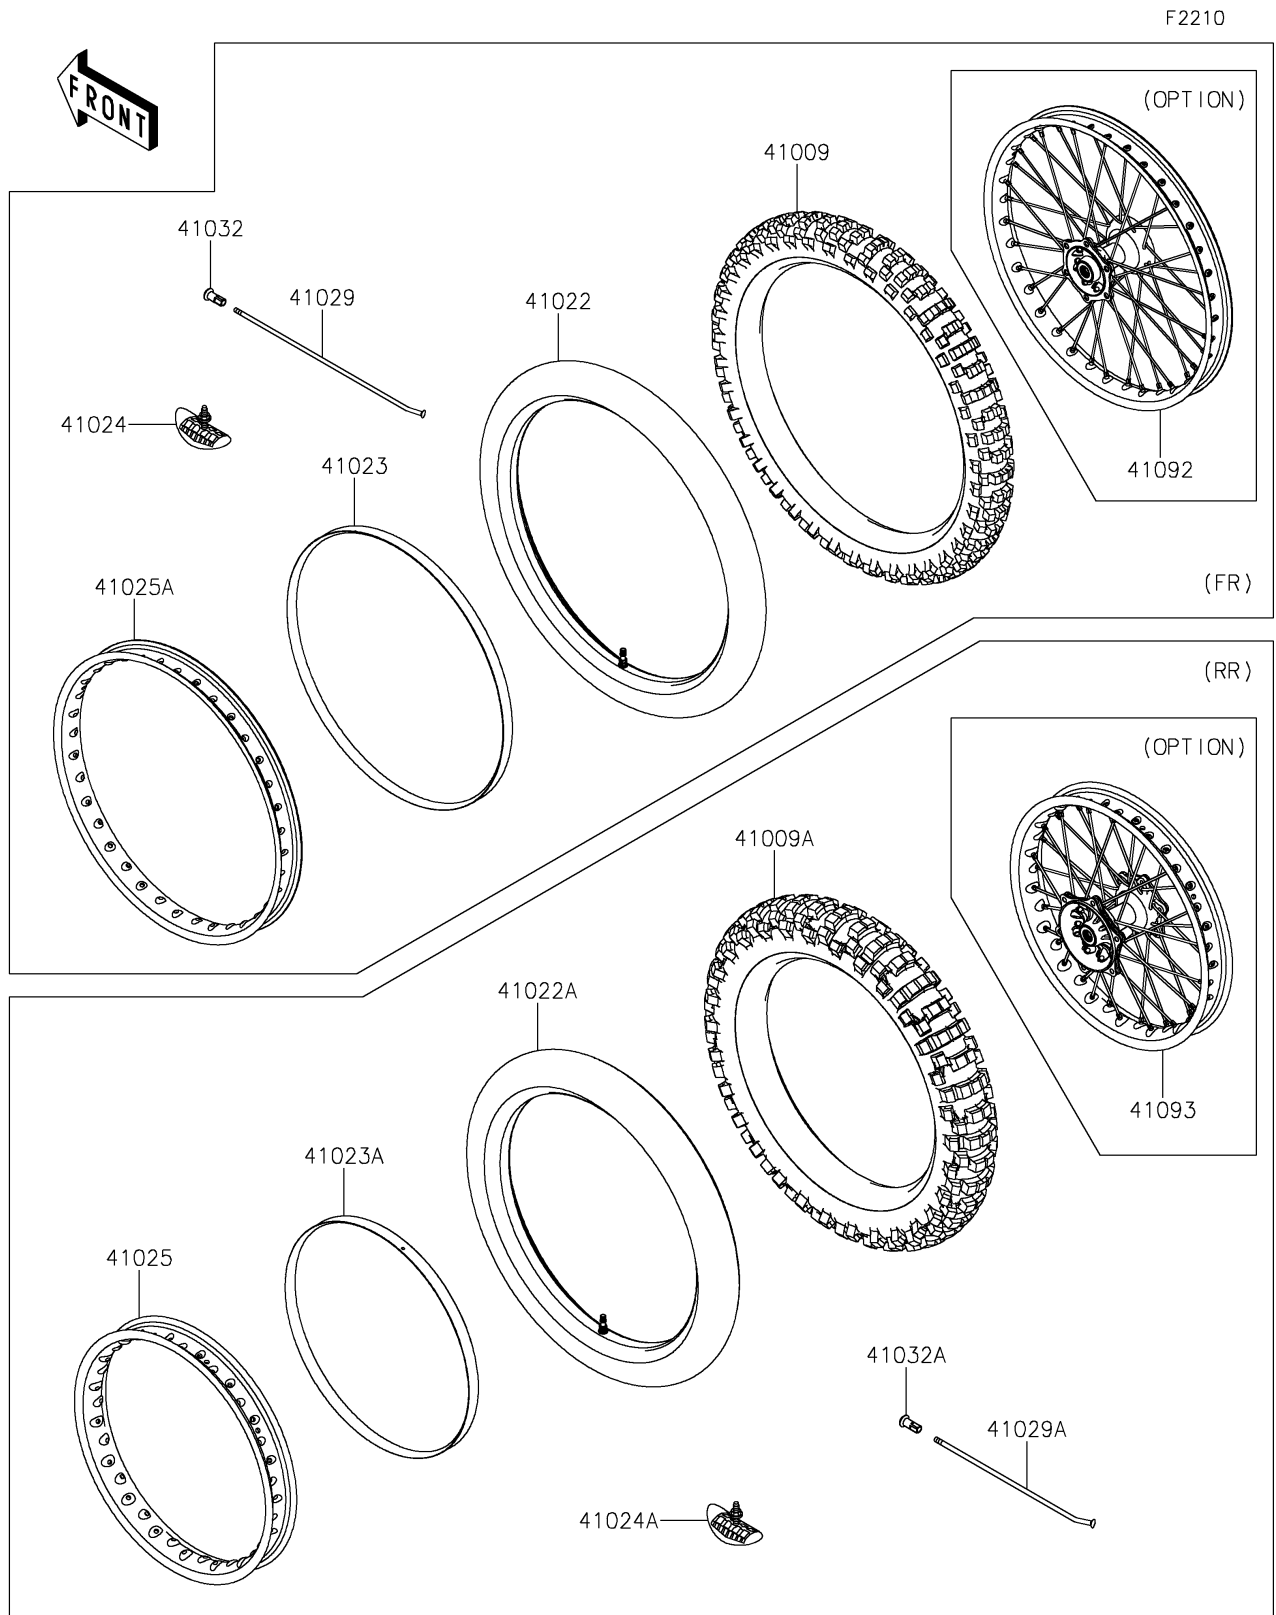

2026 KLX230R

PARTS DIAGRAM

Wheels/Tires

2026 KLX230R

PARTS LIST

Wheels/Tires

Kawasaki

Let the Good Times Roll®

ITEM NAME

PART NUMBER

QUANTITY
