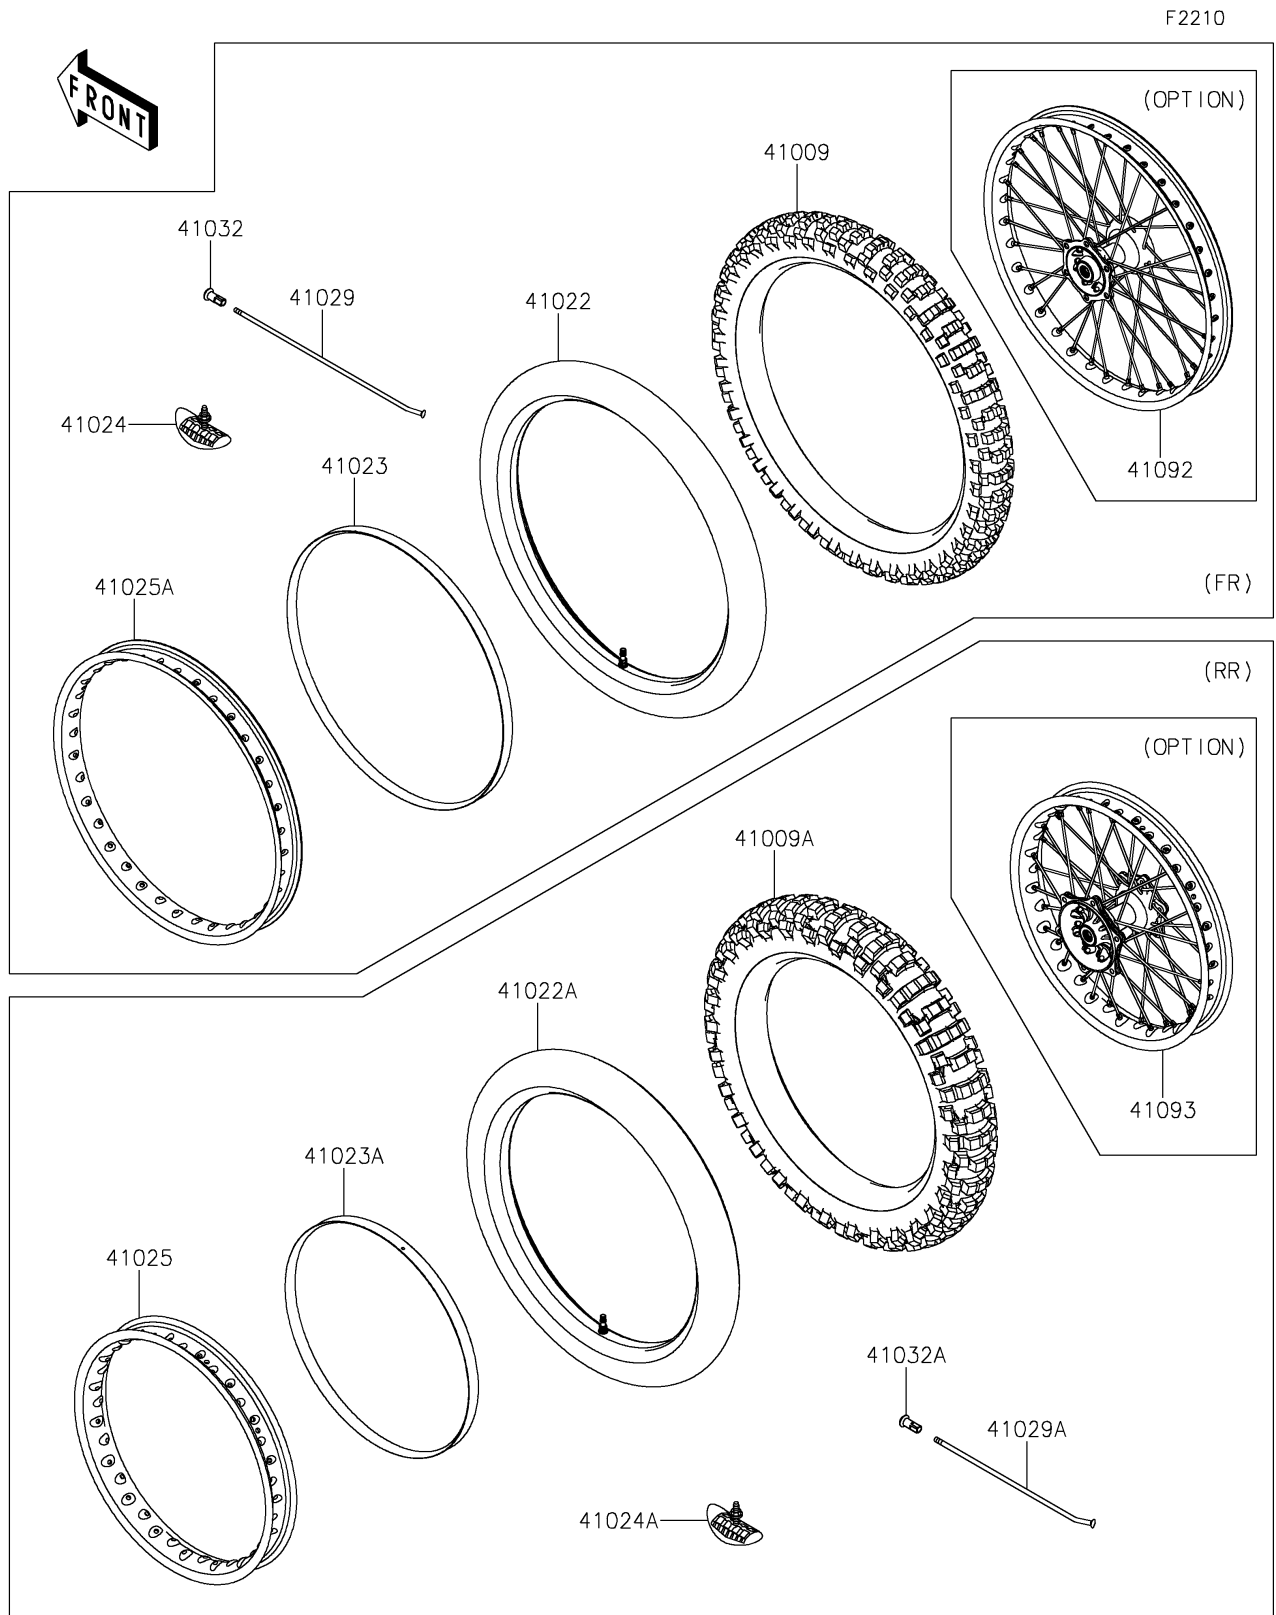

2025 KLX[®] 230R

PARTS DIAGRAM

Wheels/Tires

2025 KLX[®] 230R

PARTS LIST

Wheels/Tires

Kawasaki

Let the Good Times Roll[®]

ITEM NAME

PART NUMBER

QUANTITY
