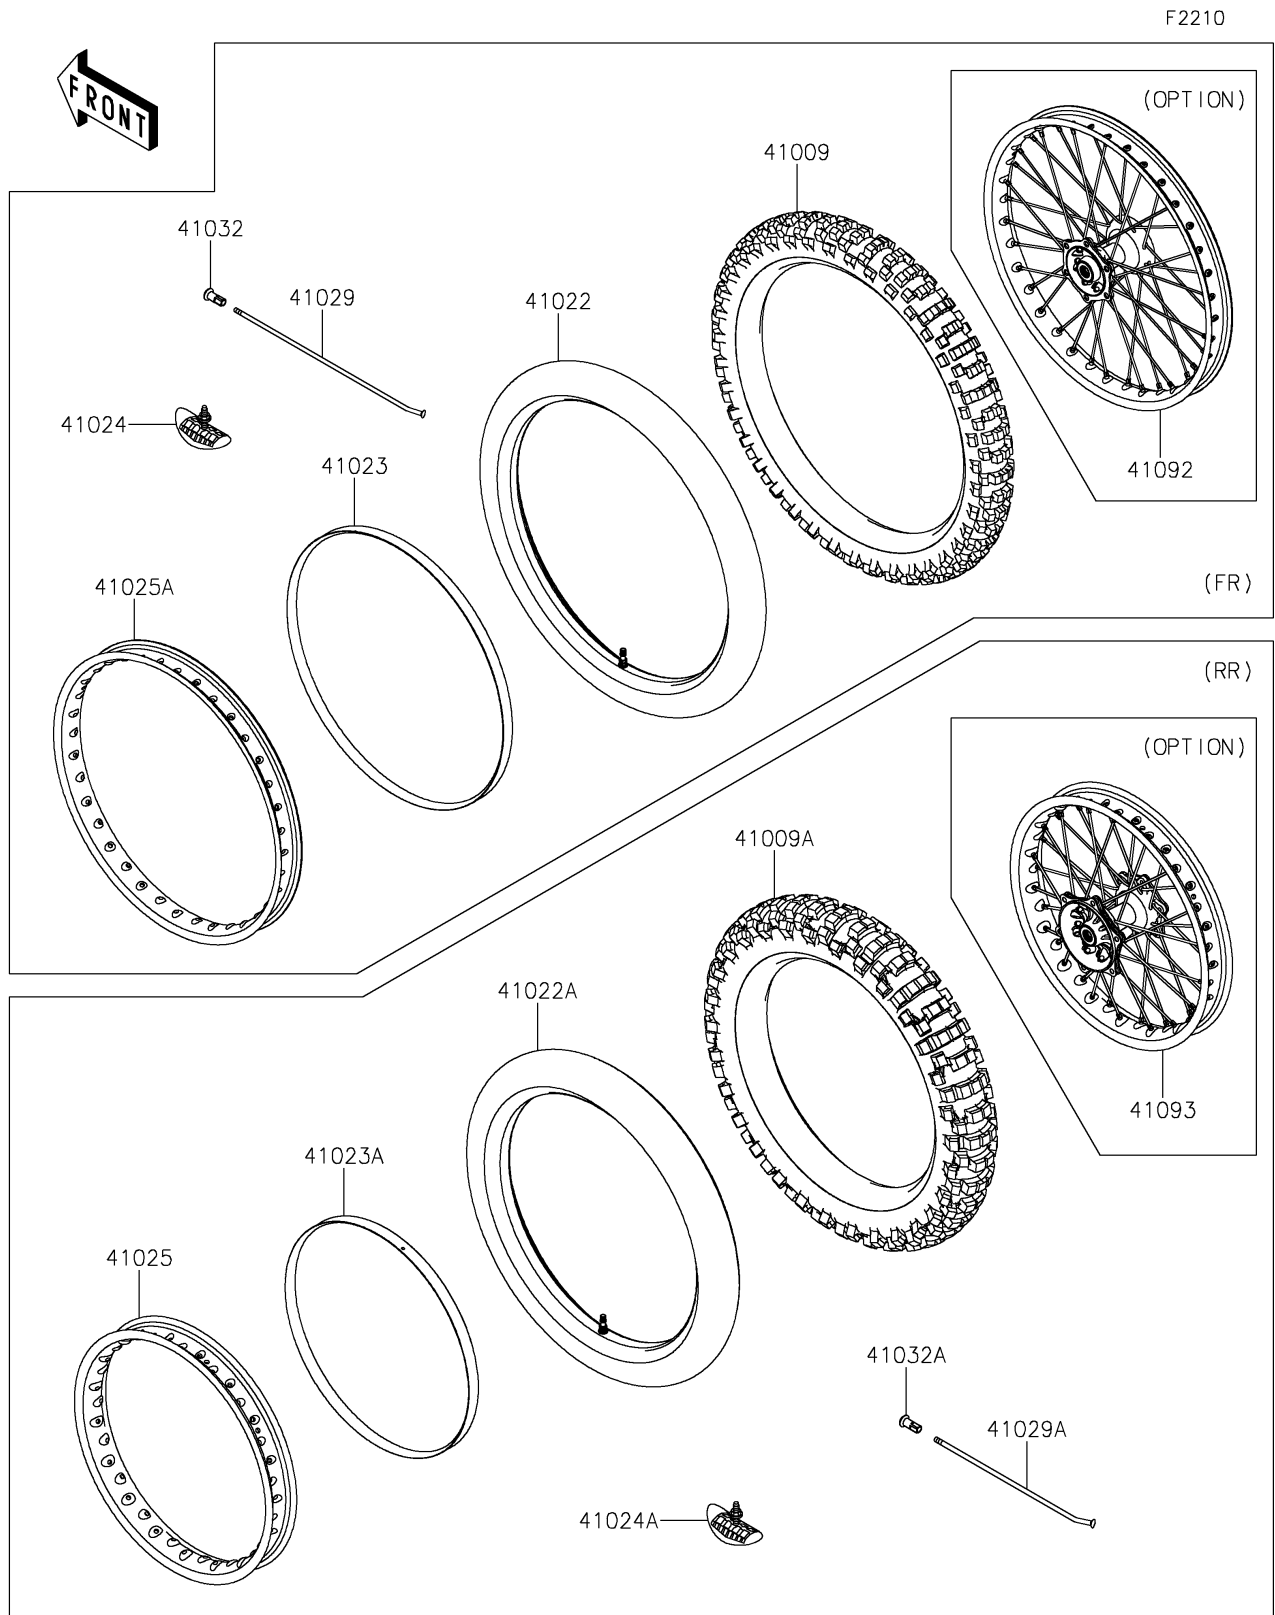

2026 KLX230R

PARTS DIAGRAM

Wheels/Tires

2026 KLX230R

PARTS LIST

Wheels/Tires

ITEM NAME	PART NUMBER	QUANTITY
TIRE,FR,80/100-21 51M,D952F (Ref # 41009)	41009-0813	1
TIRE,RR,100/100-18 59M,D952 (Ref # 41009A)	41009-0814	1
TUBE-TIRE (Ref # 41022)	41022-0110	1
TUBE-TIRE (Ref # 41022A)	41022-0111	1
BAND-RIM,2.75-21 (Ref # 41023)	41023-0028	1
BAND-RIM,4.10-18 (Ref # 41023A)	41023-0029	1
STOPPER-RIM,1.60-M(DUNLOP) (Ref # 41024)	41024-010	1
STOPPER-RIM,1.85-M(DUNLOP) (Ref # 41024A)	41024-011	1
RIM,RR,18X1.85,BLACK (Ref # 41025)	41025-0399-WC	2
RIM,FR,21X1.60,BLACK (Ref # 41025A)	41025-0400-WC	1
SPOKE-INNER,225.5MMX162D (Ref # 41029)	41029-0105	36
SPOKE-INNER,186.5MMX162D (Ref # 41029A)	41029-0106	36
NIPPLE-SPOKE (Ref # 41032)	41032-0010	36
NIPPLE-SPOKE (Ref # 41032A)	41032-0013	36
WHEEL-SUB ASSY,FR,BLACK (Ref # 41092)	41092-0041-WC	1
WHEEL-SUB ASSY,RR,BLACK (Ref # 41093)	41093-0025-WC	1