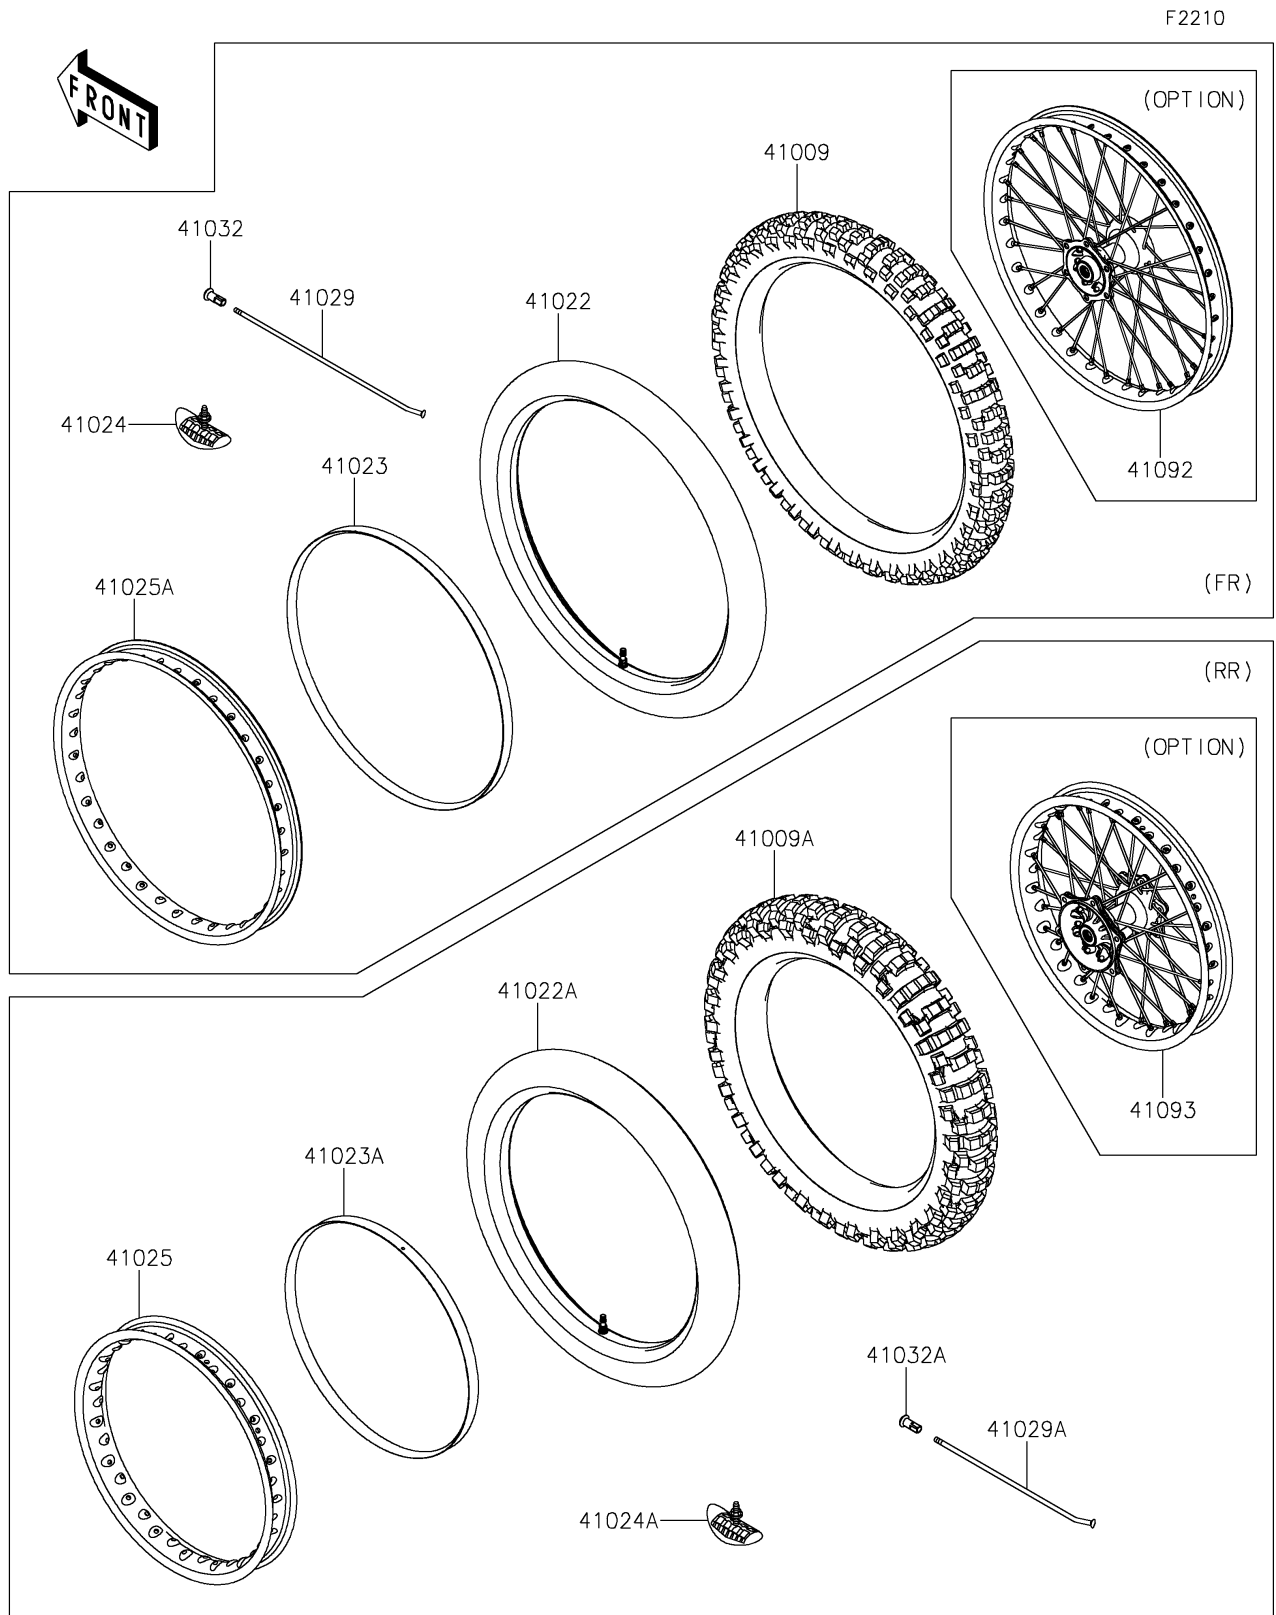

2025 KLX230R

PARTS DIAGRAM

Wheels/Tires

2025 KLX230R

PARTS LIST

Wheels/Tires

ITEM NAME	PART NUMBER	QUANTITY
TIRE,FR,80/100-21 51M,D952F (Ref # 41009)	41009-0813	1
TIRE,RR,100/100-18 59M,D952 (Ref # 41009A)	41009-0814	1
TUBE-TIRE (Ref # 41022)	41022-0110	1
TUBE-TIRE (Ref # 41022A)	41022-0111	1
BAND-RIM,2.75-21 (Ref # 41023)	41023-0028	1
BAND-RIM,4.10-18 (Ref # 41023A)	41023-0029	1
STOPPER-RIM,1.60-M(DUNLOP) (Ref # 41024)	41024-010	1
STOPPER-RIM,1.85-M(DUNLOP) (Ref # 41024A)	41024-011	1
RIM,RR,18X1.85,BLACK (Ref # 41025)	41025-0399-WC	2
RIM,FR,21X1.60,BLACK (Ref # 41025A)	41025-0400-WC	1
SPOKE-INNER,225.5MMX162D (Ref # 41029)	41029-0105	36
SPOKE-INNER,186.5MMX162D (Ref # 41029A)	41029-0106	36
NIPPLE-SPOKE (Ref # 41032)	41032-0010	36
NIPPLE-SPOKE (Ref # 41032A)	41032-0013	36
WHEEL-SUB ASSY,FR,BLACK (Ref # 41092)	41092-0041-WC	1
WHEEL-SUB ASSY,RR,BLACK (Ref # 41093)	41093-0025-WC	1