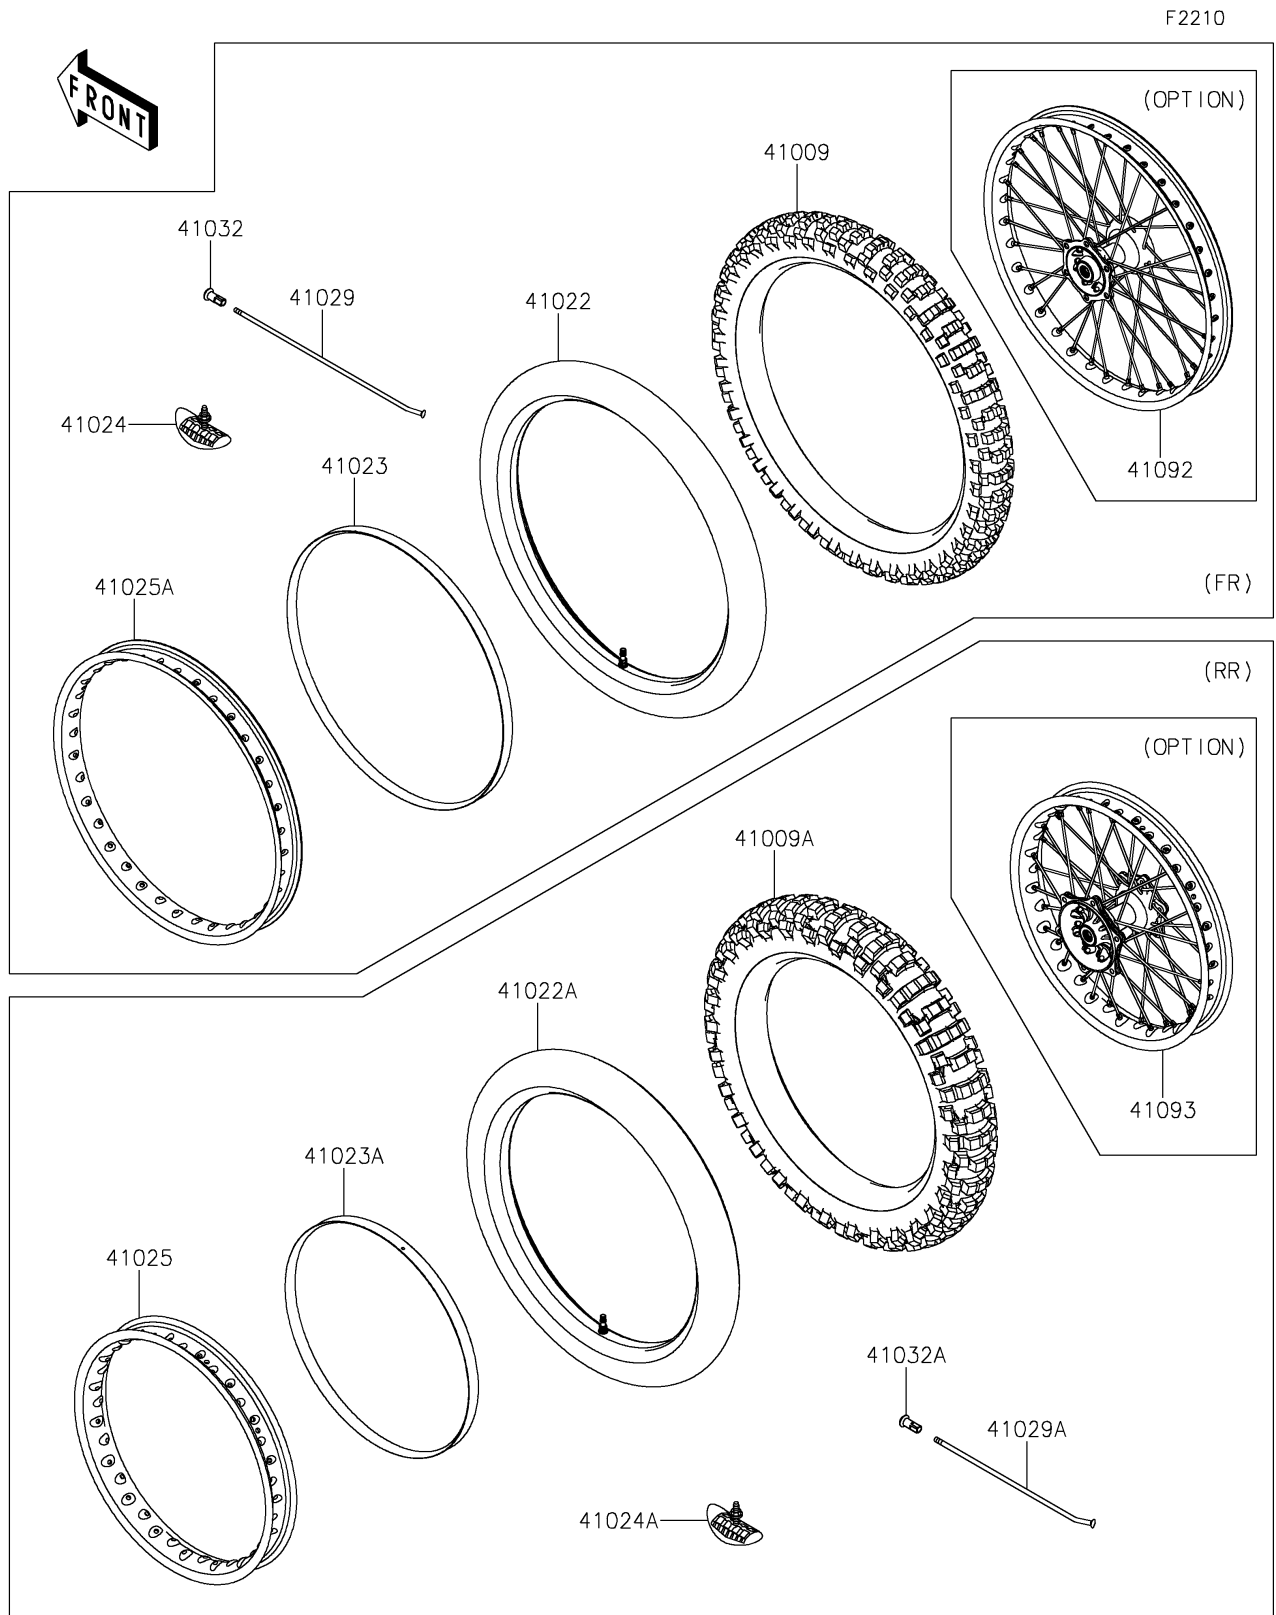

2025 KLX[®] 230R

PARTS DIAGRAM

Wheels/Tires

2025 KLX[®] 230R

PARTS LIST

Wheels/Tires

ITEM NAME	PART NUMBER	QUANTITY
TIRE,FR,80/100-21 51M,D952F (Ref # 41009)	41009-0813	1
TIRE,RR,100/100-18 59M,D952 (Ref # 41009A)	41009-0814	1
TUBE-TIRE (Ref # 41022)	41022-0110	1
TUBE-TIRE (Ref # 41022A)	41022-0111	1
BAND-RIM,2.75-21 (Ref # 41023)	41023-0028	1
BAND-RIM,4.10-18 (Ref # 41023A)	41023-0029	1
STOPPER-RIM,1.60-M(DUNLOP) (Ref # 41024)	41024-010	1
STOPPER-RIM,1.85-M(DUNLOP) (Ref # 41024A)	41024-011	1
RIM,RR,18X1.85,BLACK (Ref # 41025)	41025-0399-WC	2
RIM,FR,21X1.60,BLACK (Ref # 41025A)	41025-0400-WC	1
SPOKE-INNER,225.5MMX162D (Ref # 41029)	41029-0105	36
SPOKE-INNER,186.5MMX162D (Ref # 41029A)	41029-0106	36
NIPPLE-SPOKE (Ref # 41032)	41032-0010	36
NIPPLE-SPOKE (Ref # 41032A)	41032-0013	36
WHEEL-SUB ASSY,FR,BLACK (Ref # 41092)	41092-0041-WC	1
WHEEL-SUB ASSY,RR,BLACK (Ref # 41093)	41093-0025-WC	1