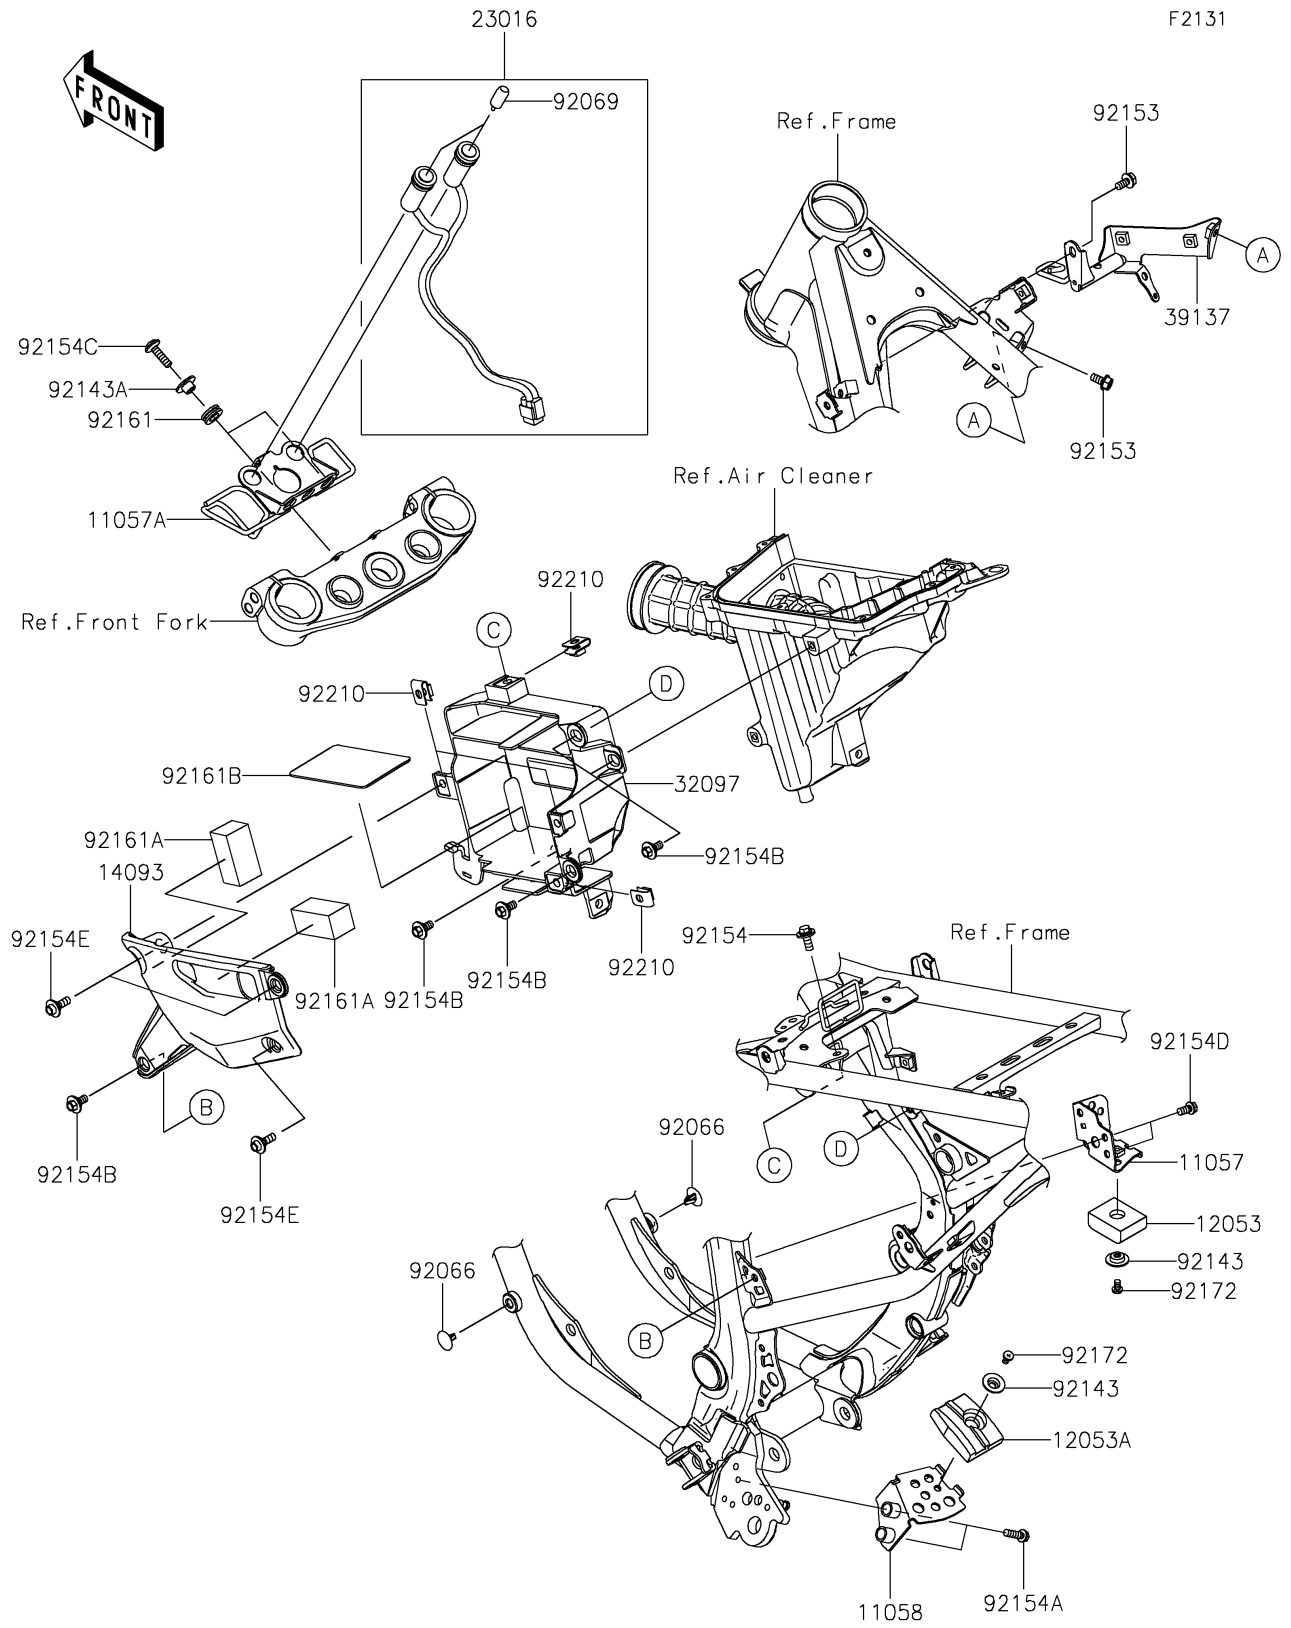

2026 KLX230R

PARTS DIAGRAM

Frame Fittings

2026 KLX230R

PARTS LIST

Frame Fittings

Kawasaki

Let the Good Times Roll®

ITEM NAME

PART NUMBER

QUANTITY
