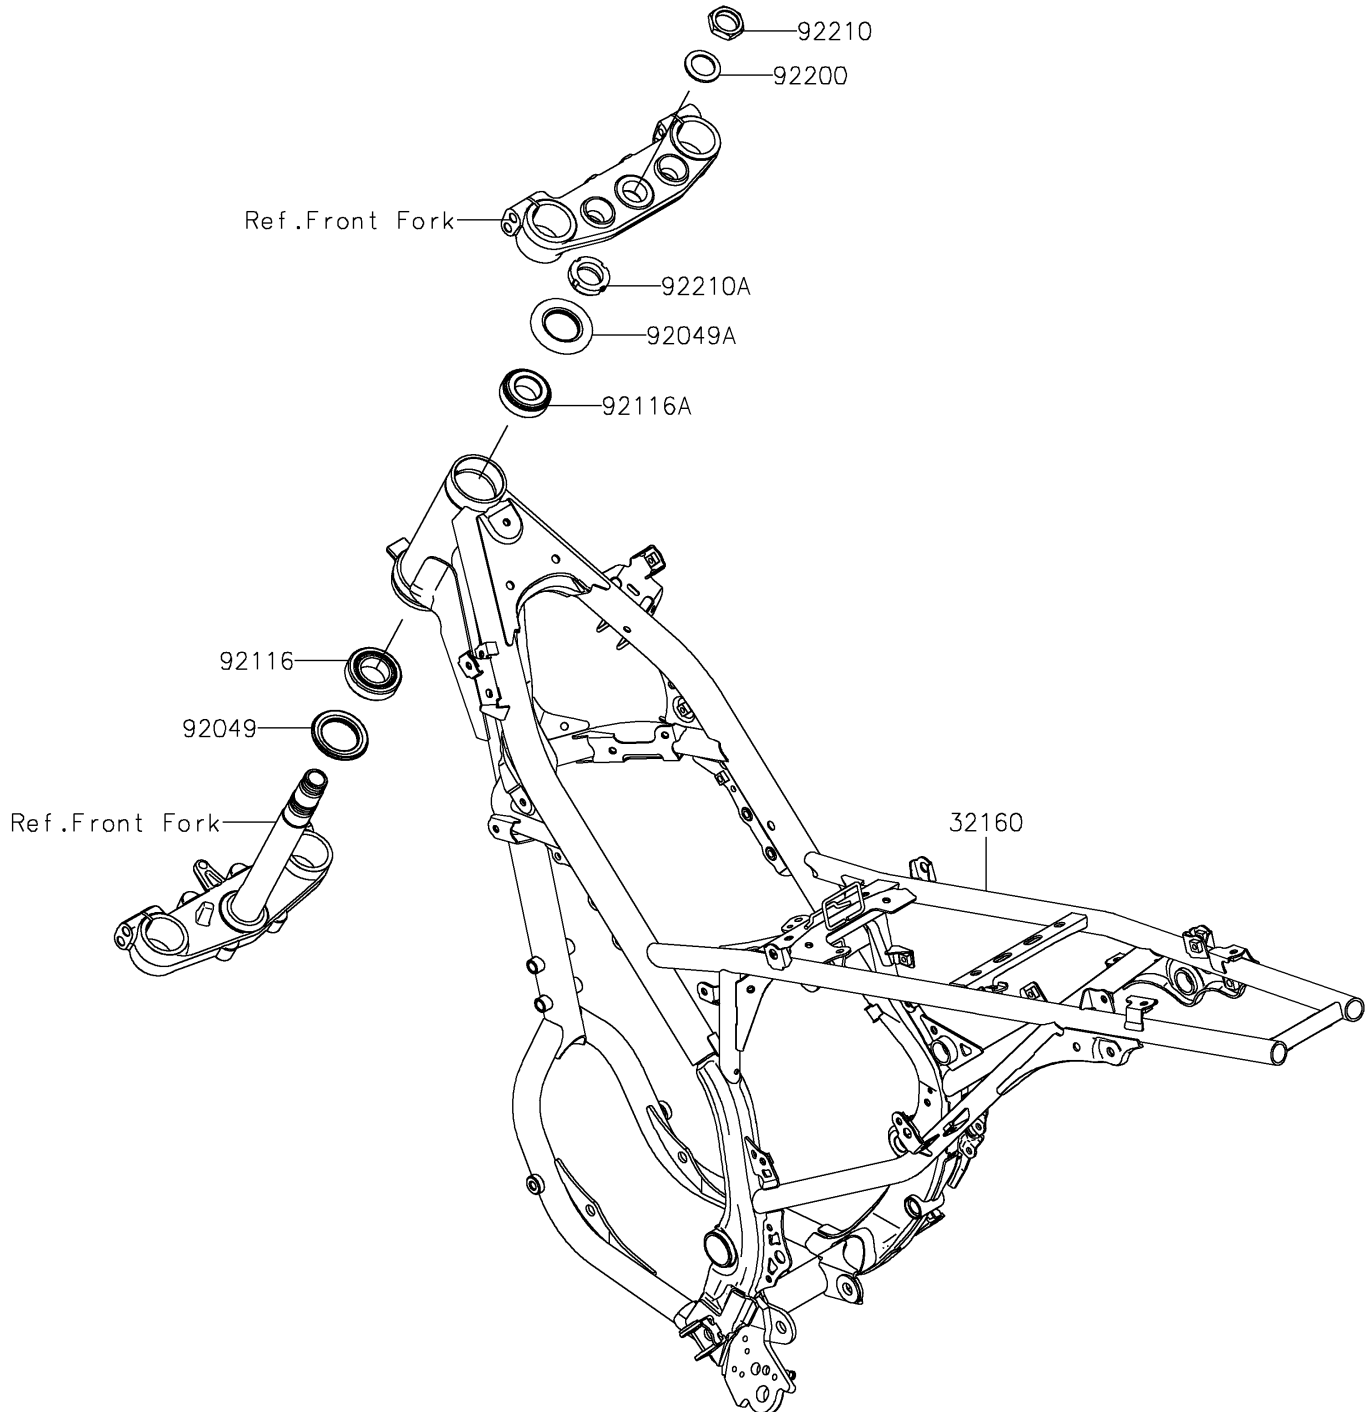

2025 KLX[®] 230R

PARTS DIAGRAM

Frame

F2120

2025 KLX[®] 230R

PARTS LIST

Frame

Kawasaki

Let the Good Times Roll[®]

ITEM NAME

PART NUMBER

QUANTITY
