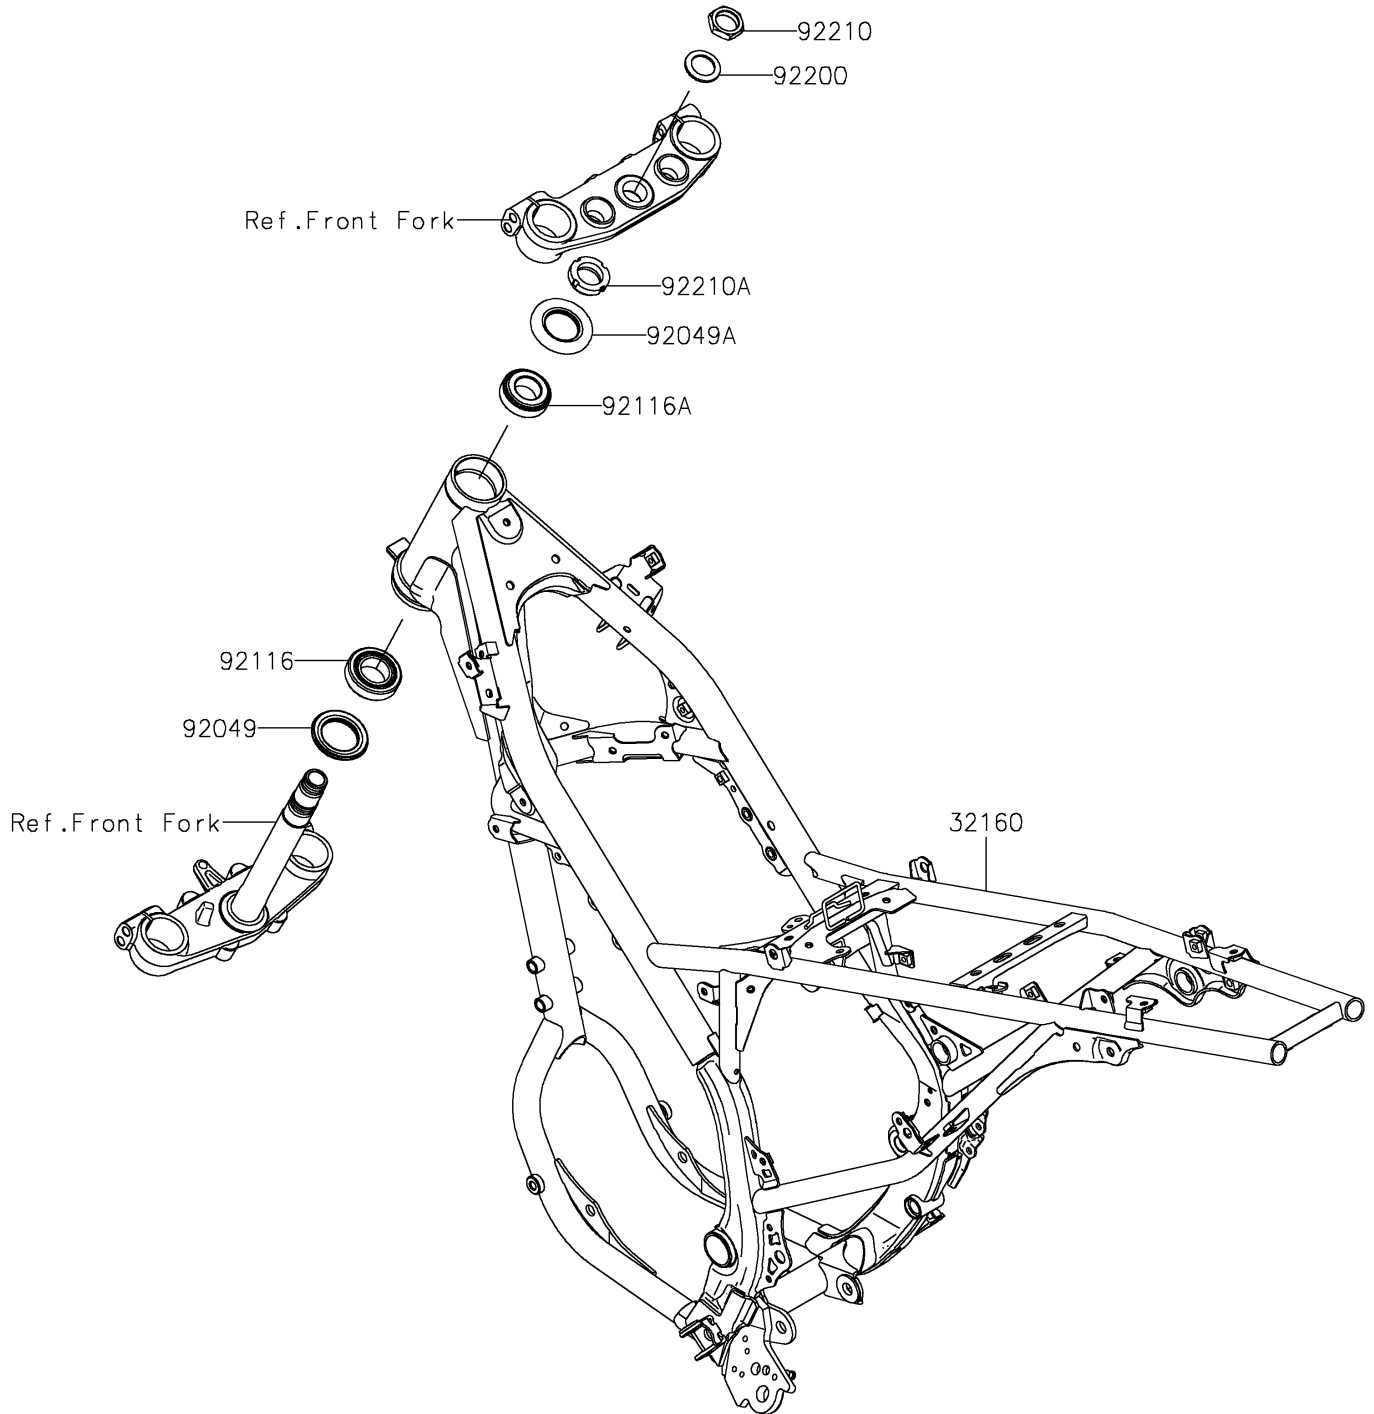

2026 KLX230R

PARTS DIAGRAM

Frame

F2120

2026 KLX230R

PARTS LIST

Frame

ITEM NAME	PART NUMBER	QUANTITY
FRAME-COMP,MAIN,P.SILVER (Ref # 32160)	32160-2163-458	1
SEAL-OIL,XMHE36X52X4J (Ref # 92049)	92049-1162	1
SEAL-OIL,STEERING STEM (Ref # 92049A)	92049-1214	1
BEARING-ROLLER,HR320/28XJ (Ref # 92116)	92116-1009	1
BEARING-ROLLER,HICAP 32005JR (Ref # 92116A)	92116-1052	1
WASHER,STEERING STEM (Ref # 92200)	92200-0517	1
NUT,STEERING STEM,22MM (Ref # 92210)	92210-1521	1
NUT,STEERING STEM,25MM (Ref # 92210A)	92210-1754	1