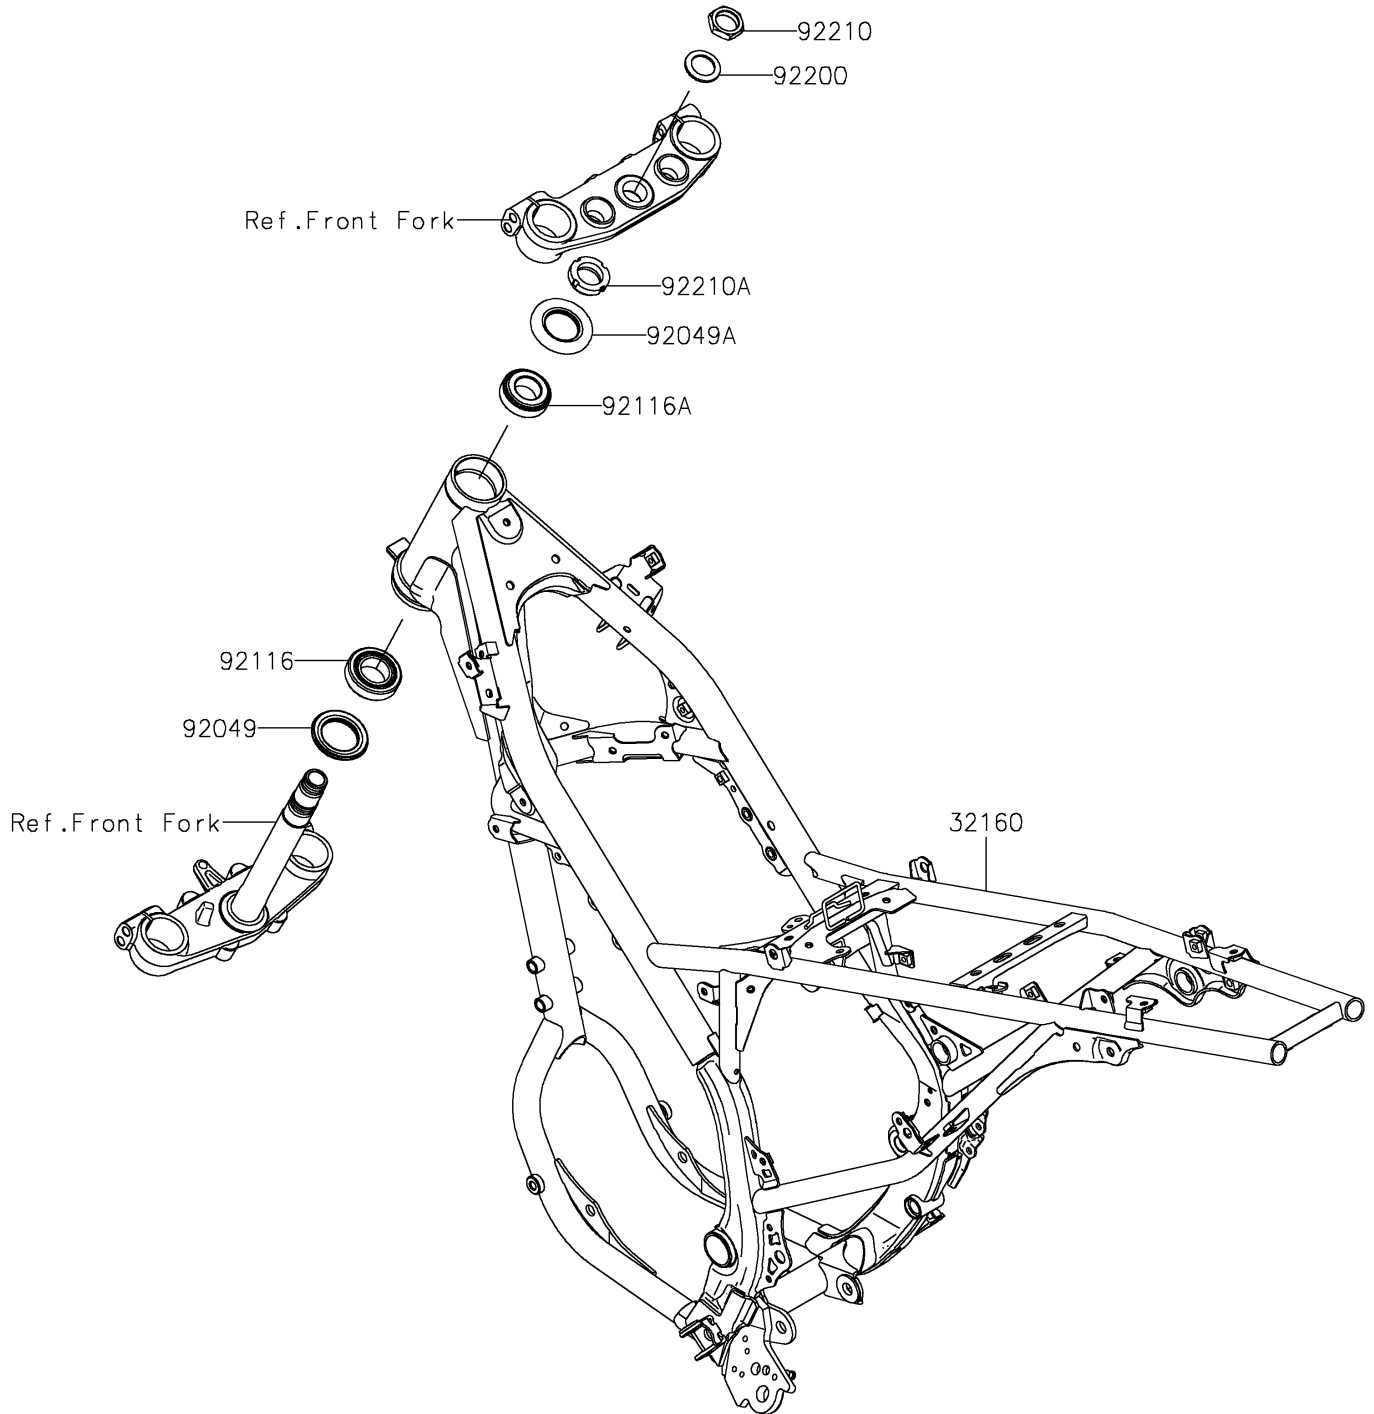

2025 KLX[®] 230R

PARTS DIAGRAM

Frame

F2120

2025 KLX[®] 230R

PARTS LIST

Frame

ITEM NAME	PART NUMBER	QUANTITY
FRAME-COMP,MAIN,P.SILVER (Ref # 32160)	32160-2163-458	1
SEAL-OIL,XMHE36X52X4J (Ref # 92049)	92049-1162	1
SEAL-OIL,STEERING STEM (Ref # 92049A)	92049-1214	1
BEARING-ROLLER,HR320/28XJ (Ref # 92116)	92116-1009	1
BEARING-ROLLER,HICAP 32005JR (Ref # 92116A)	92116-1052	1
WASHER,STEERING STEM (Ref # 92200)	92200-0517	1
NUT,STEERING STEM,22MM (Ref # 92210)	92210-1521	1
NUT,STEERING STEM,25MM (Ref # 92210A)	92210-1754	1