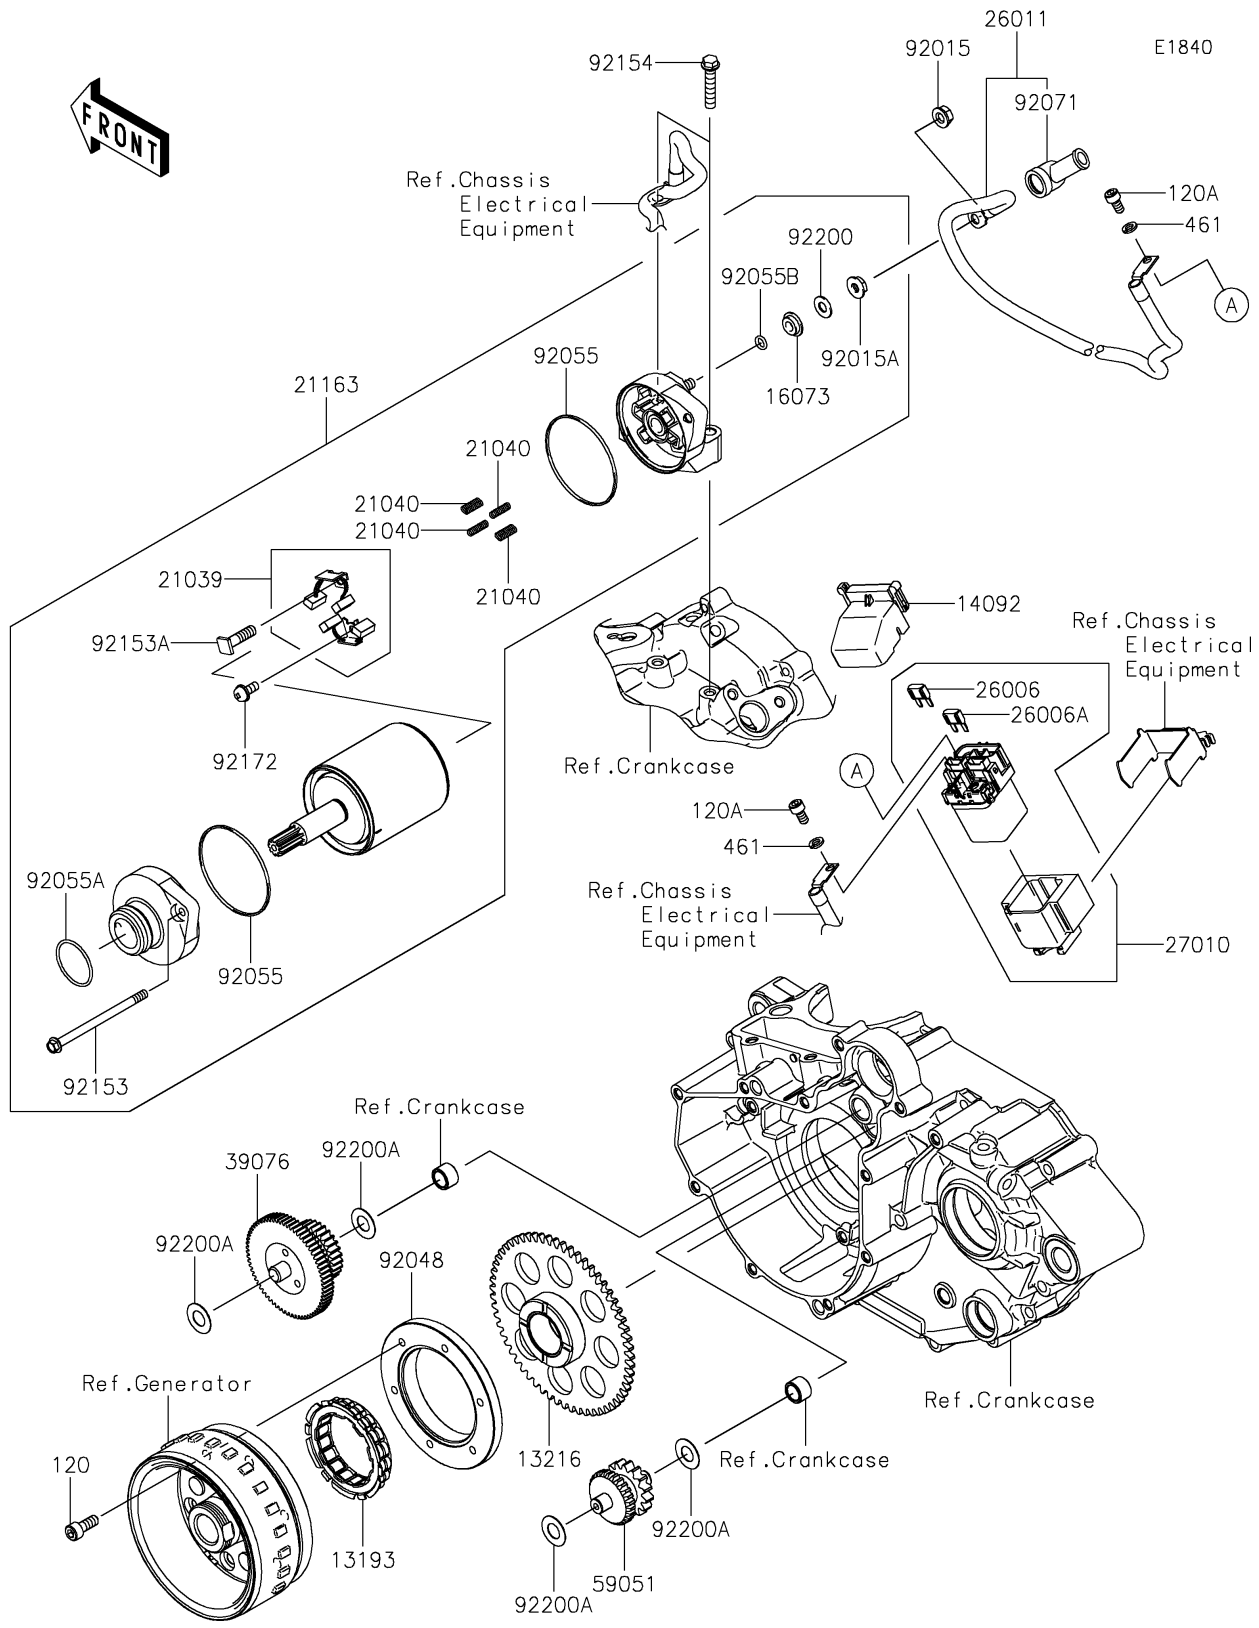

2026 KLX230R

PARTS DIAGRAM

Starter Motor

2026 KLX230R

PARTS LIST

Starter Motor

Kawasaki

Let the Good Times Roll®

ITEM NAME

PART NUMBER

QUANTITY
