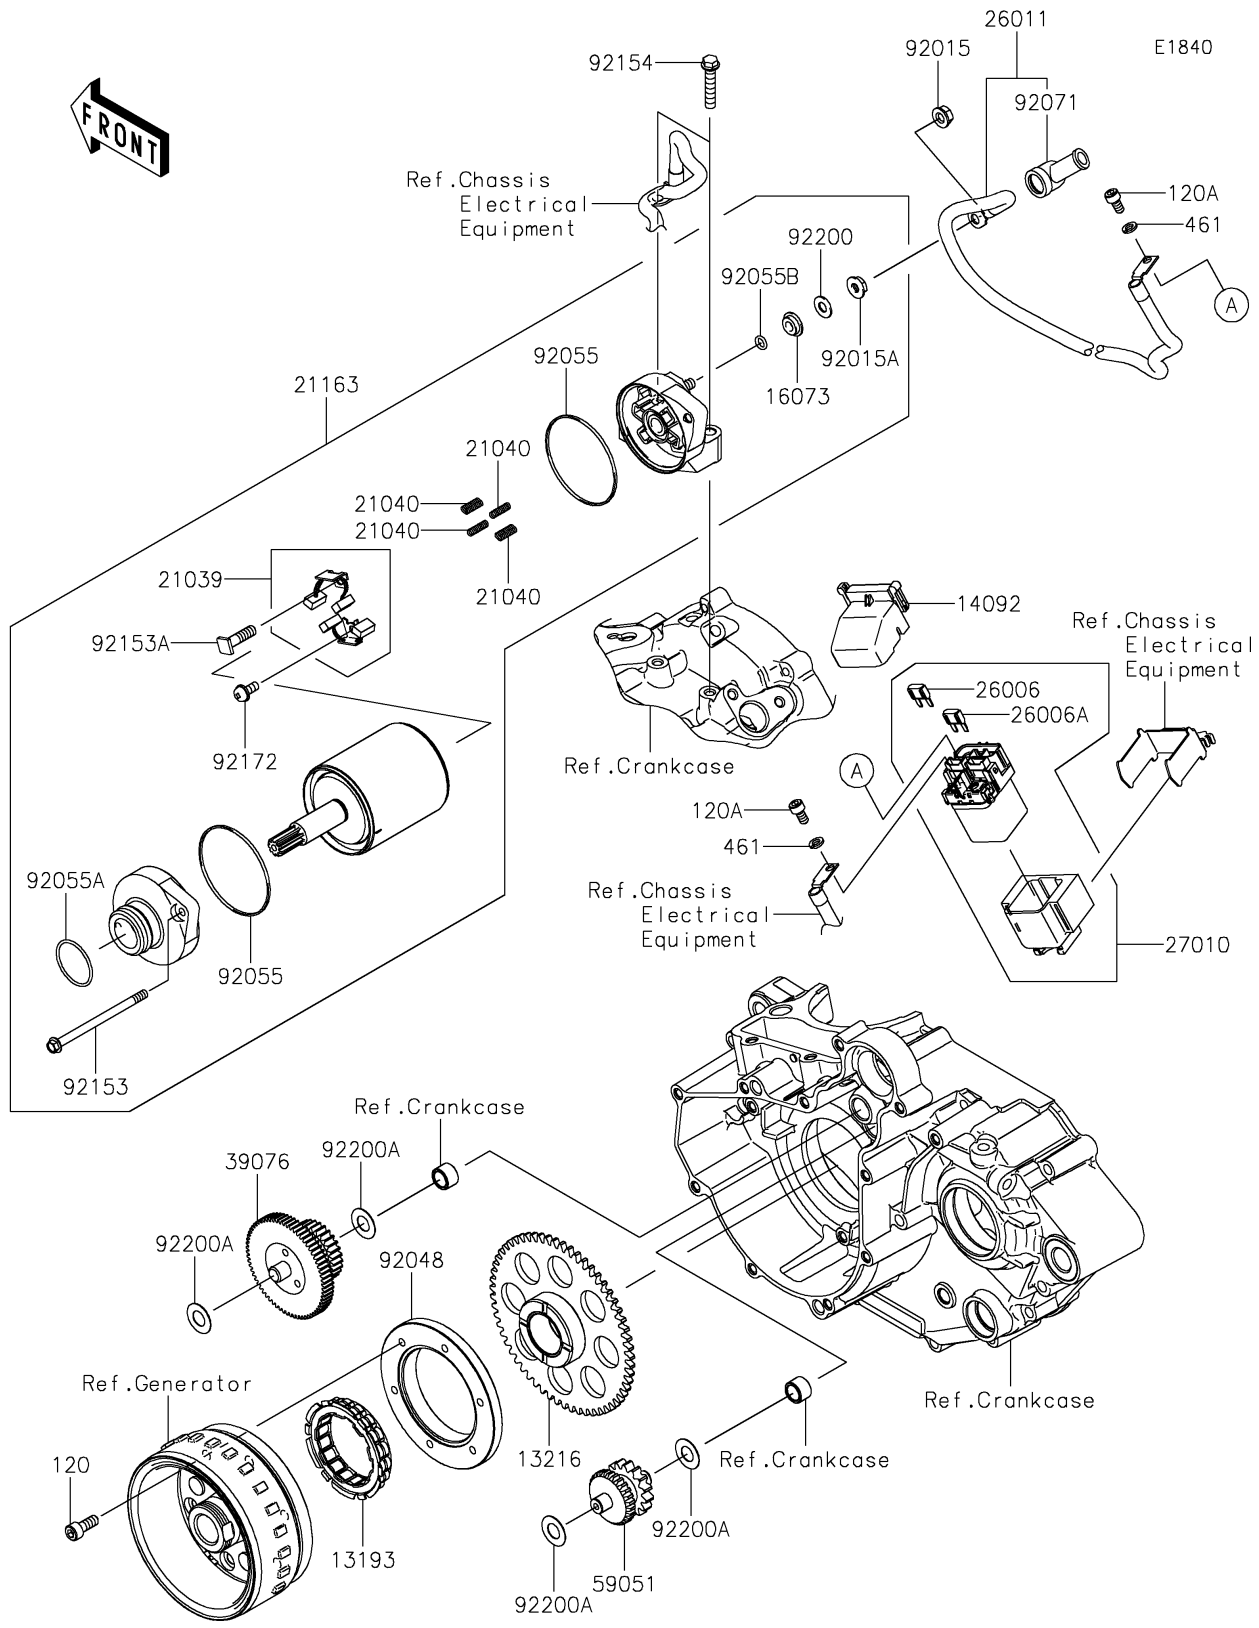

2026 KLX230R

PARTS DIAGRAM

Starter Motor

2026 KLX230R

PARTS LIST

Starter Motor

ITEM NAME	PART NUMBER	QUANTITY
CLUTCH-ASSY-ONEWAY (Ref # 13193)	13193-0014	1
GEAR-COMP,ONEWAY CLUTCH (Ref # 13216)	13216-0900	1
COVER (Ref # 14092)	14092-0109	1
INSULATOR (Ref # 16073)	16073-0053	1
BRUSH,CARBON (Ref # 21039)	21039-0004	1
SPRING-BRUSH (Ref # 21040)	21040-0003	4
STARTER-ELECTRIC (Ref # 21163)	21163-0783	1
FUSE,MINI BLADE,15A,BLUE (Ref # 26006)	26006-0001	1
FUSE,MINI BLADE,30A,GREEN (Ref # 26006A)	26006-1080	1
WIRE-LEAD,STARTER (Ref # 26011)	26011-2500	1
SWITCH (Ref # 27010)	27010-0773	1
LIMITER,STARTER IDLE GEAR (Ref # 39076)	39076-0562	1
GEAR-SPUR,IDLER (Ref # 59051)	59051-0824	1
NUT,FLANGED,6MM (Ref # 92015)	92015-1367	1
NUT,STARTER MOTOR (Ref # 92015A)	92015-1476	1
RACE,ONEWAY CLUTCH (Ref # 92048)	92048-0030	1
RING-O (Ref # 92055)	92055-0136	2
RING-O (Ref # 92055A)	92055-1276	1
RING-O,4.5X2.0 (Ref # 92055B)	92055-1370	1
GROMMET (Ref # 92071)	92071-0782	1
BOLT (Ref # 92153)	92153-1850	2
BOLT (Ref # 92153A)	92153-1866	1
BOLT,FLANGED,6X30 (Ref # 92154)	92154-1773	2
SCREW (Ref # 92172)	92172-0334	1
WASHER (Ref # 92200)	92200-0386	1
WASHER,10.2X20X0.5 (Ref # 92200A)	92200-1976	4
BOLT-SOCKET,6X16 (Ref # 120)	120CA0616	6
BOLT-SOCKET,5X10 (Ref # 120A)	120CB0510	2
WASHER-SPRING,5MM (Ref # 461)	461DA0500	2