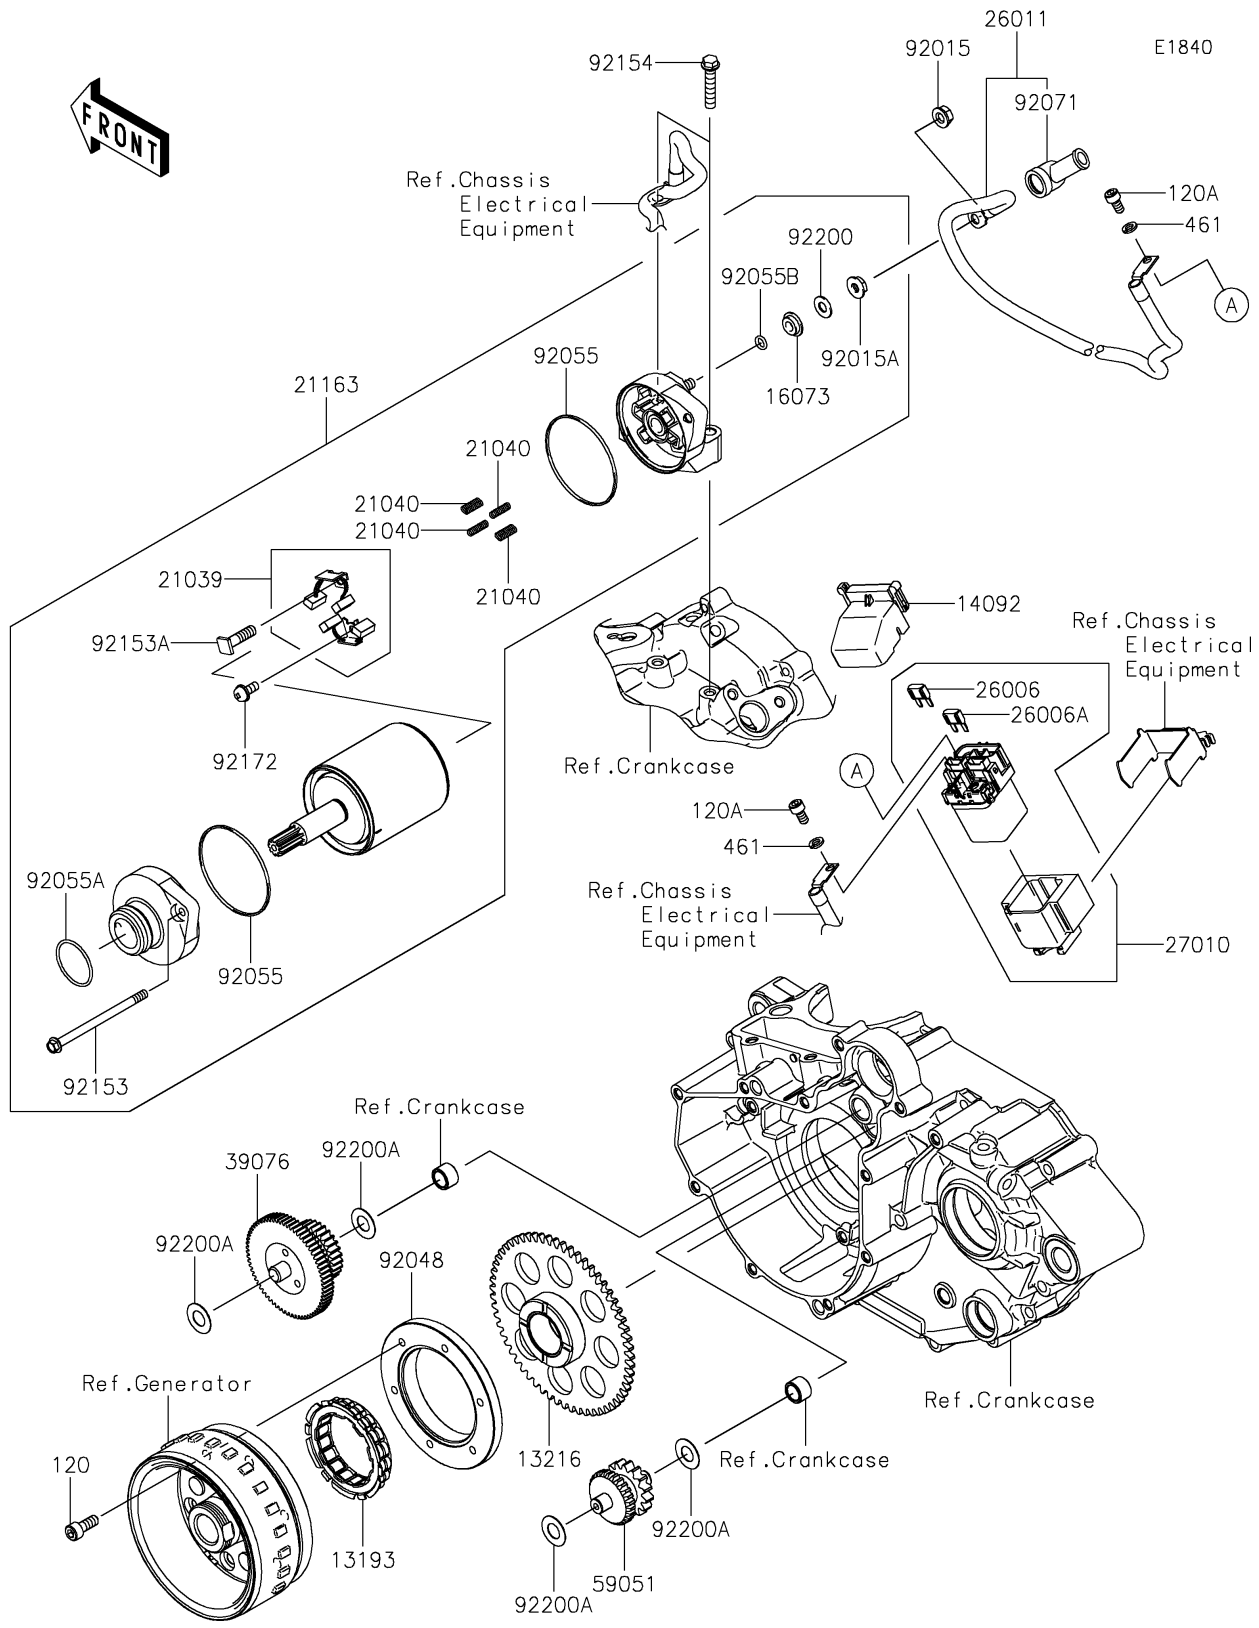

2025 KLX230R

PARTS DIAGRAM

Starter Motor