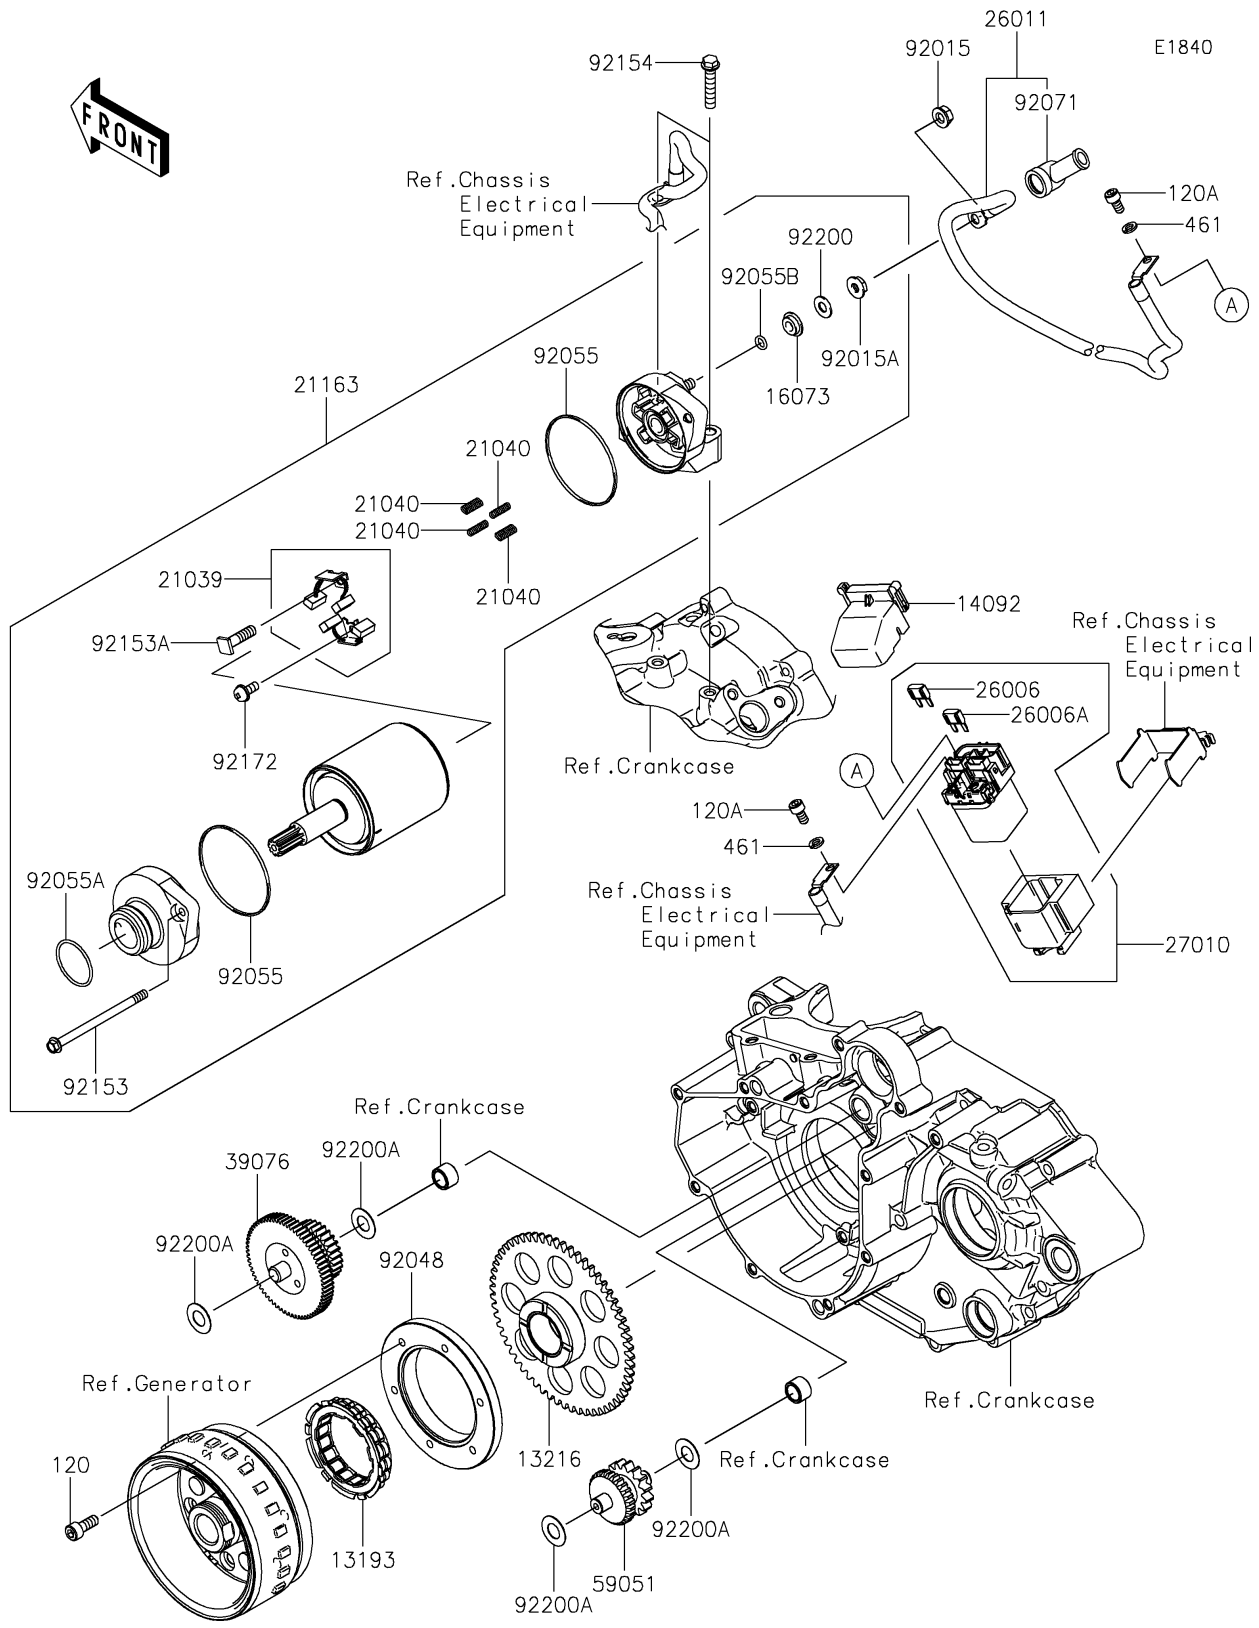

2025 KLX® 230R

PARTS DIAGRAM

Starter Motor