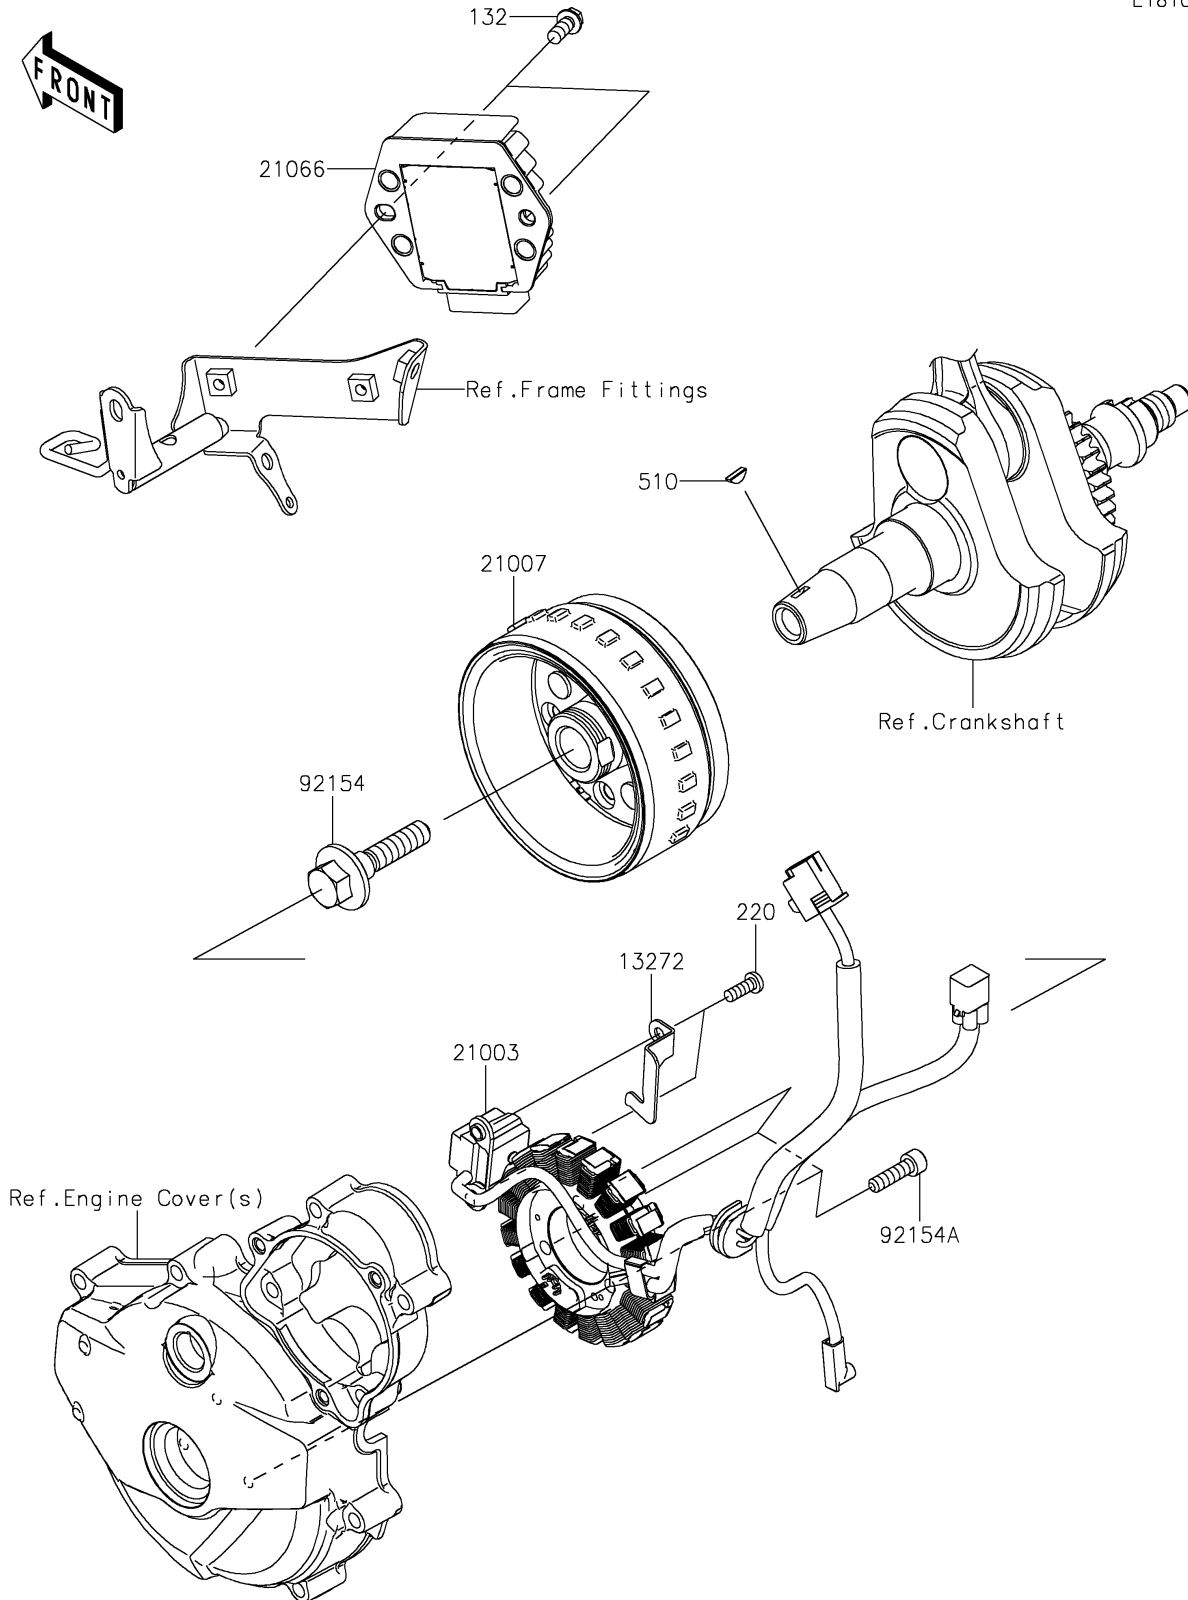

2026 KLX230R

PARTS DIAGRAM

Generator

E1810

2026 KLX230R

PARTS LIST

Generator

Kawasaki

Let the Good Times Roll®

ITEM NAME

PART NUMBER

QUANTITY
