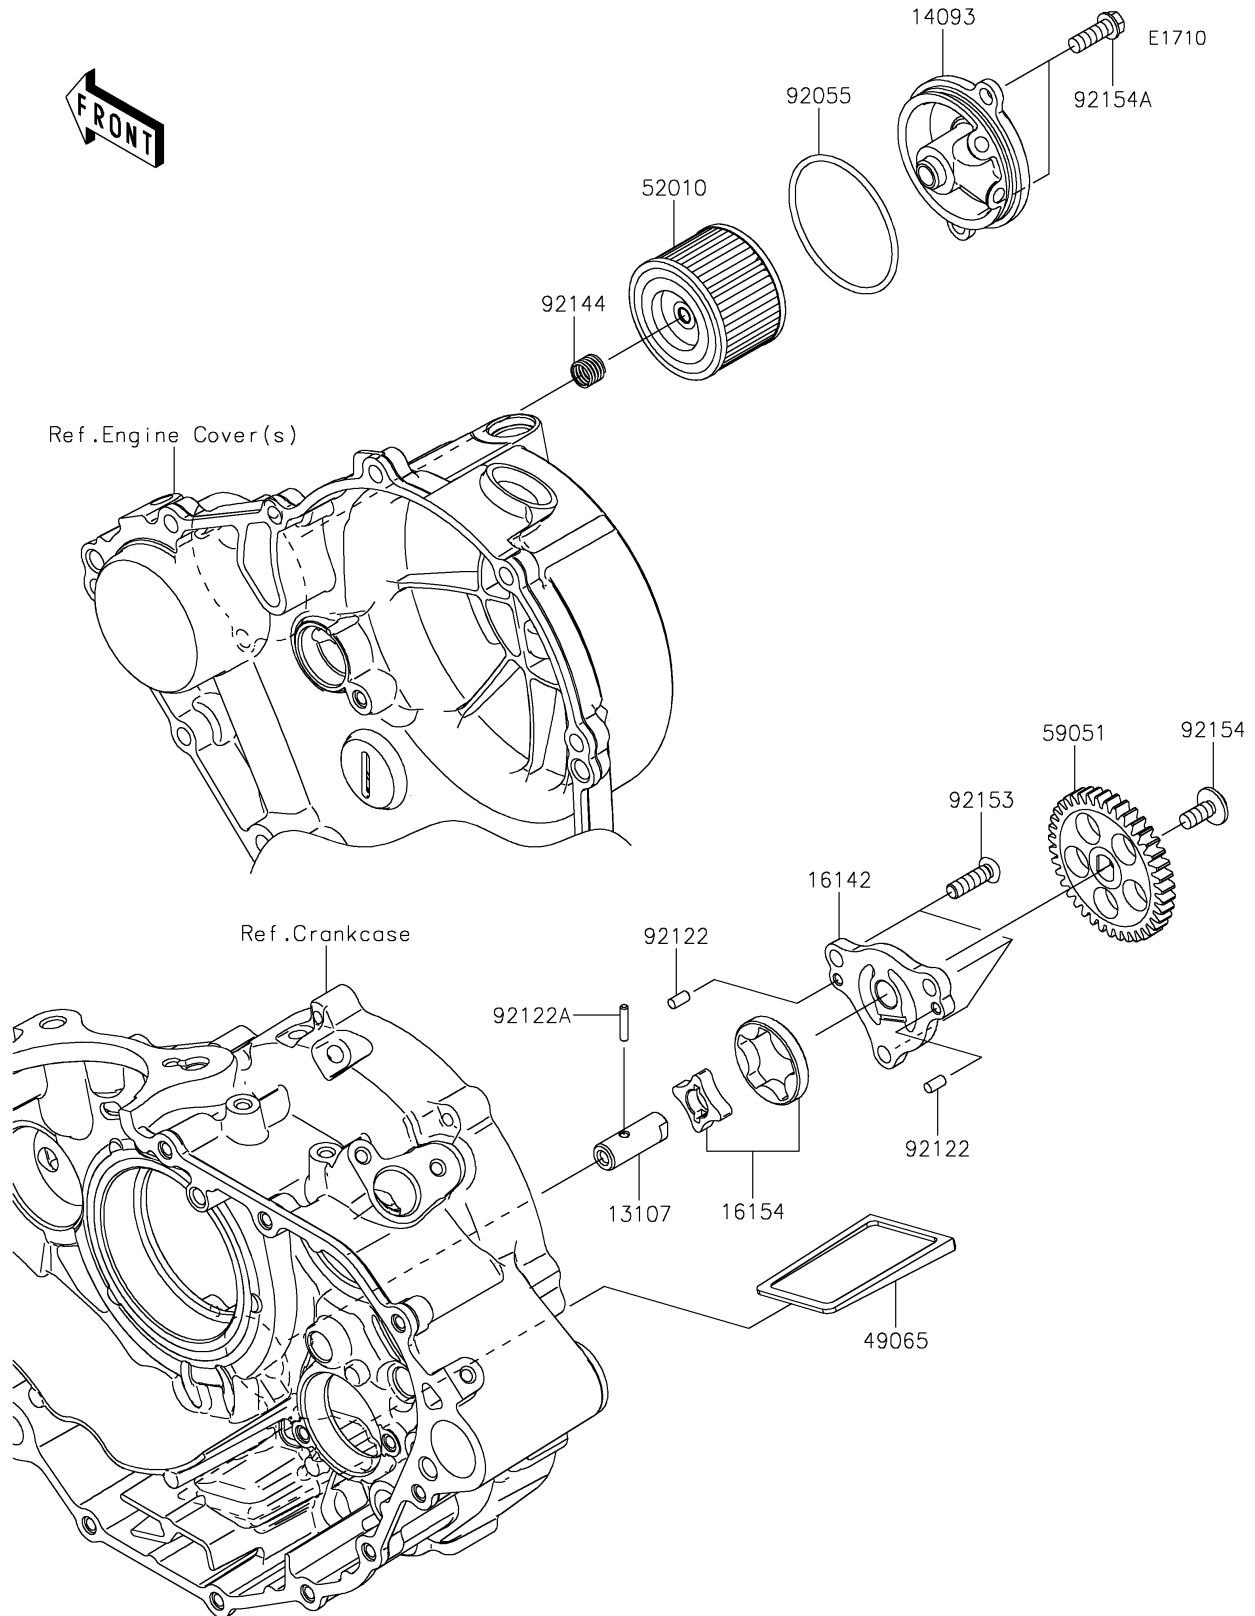

2026 KLX230R

PARTS DIAGRAM

Oil Pump

2026 KLX230R

PARTS LIST

Oil Pump

ITEM NAME	PART NUMBER	QUANTITY
SHAFT,OIL PUMP (Ref # 13107)	13107-0891	1
COVER,OIL FILTER (Ref # 14093)	14093-0786	1
COVER-PUMP,OIL (Ref # 16142)	16142-0760	1
ROTOR-PUMP (Ref # 16154)	16154-0747	1
FILTER-OIL (Ref # 49065)	49065-1058	1
ELEMENT-OIL FILTER (Ref # 52010)	52010-1053	1
GEAR-SPUR,39T (Ref # 59051)	59051-0819	1
RING-O,52.6X2.4 (Ref # 92055)	92055-1785	1
ROLLER,4X8 (Ref # 92122)	92122-0557	2
ROLLER,3X15.8 (Ref # 92122A)	92122-1126	1
SPRING (Ref # 92144)	92144-1761	1
BOLT,TORX,6X20 (Ref # 92153)	92153-1653	3
BOLT,SOCKET,6X14 (Ref # 92154)	92154-2731	1
BOLT,FLANGED,6X18 (Ref # 92154A)	92154-7470	2