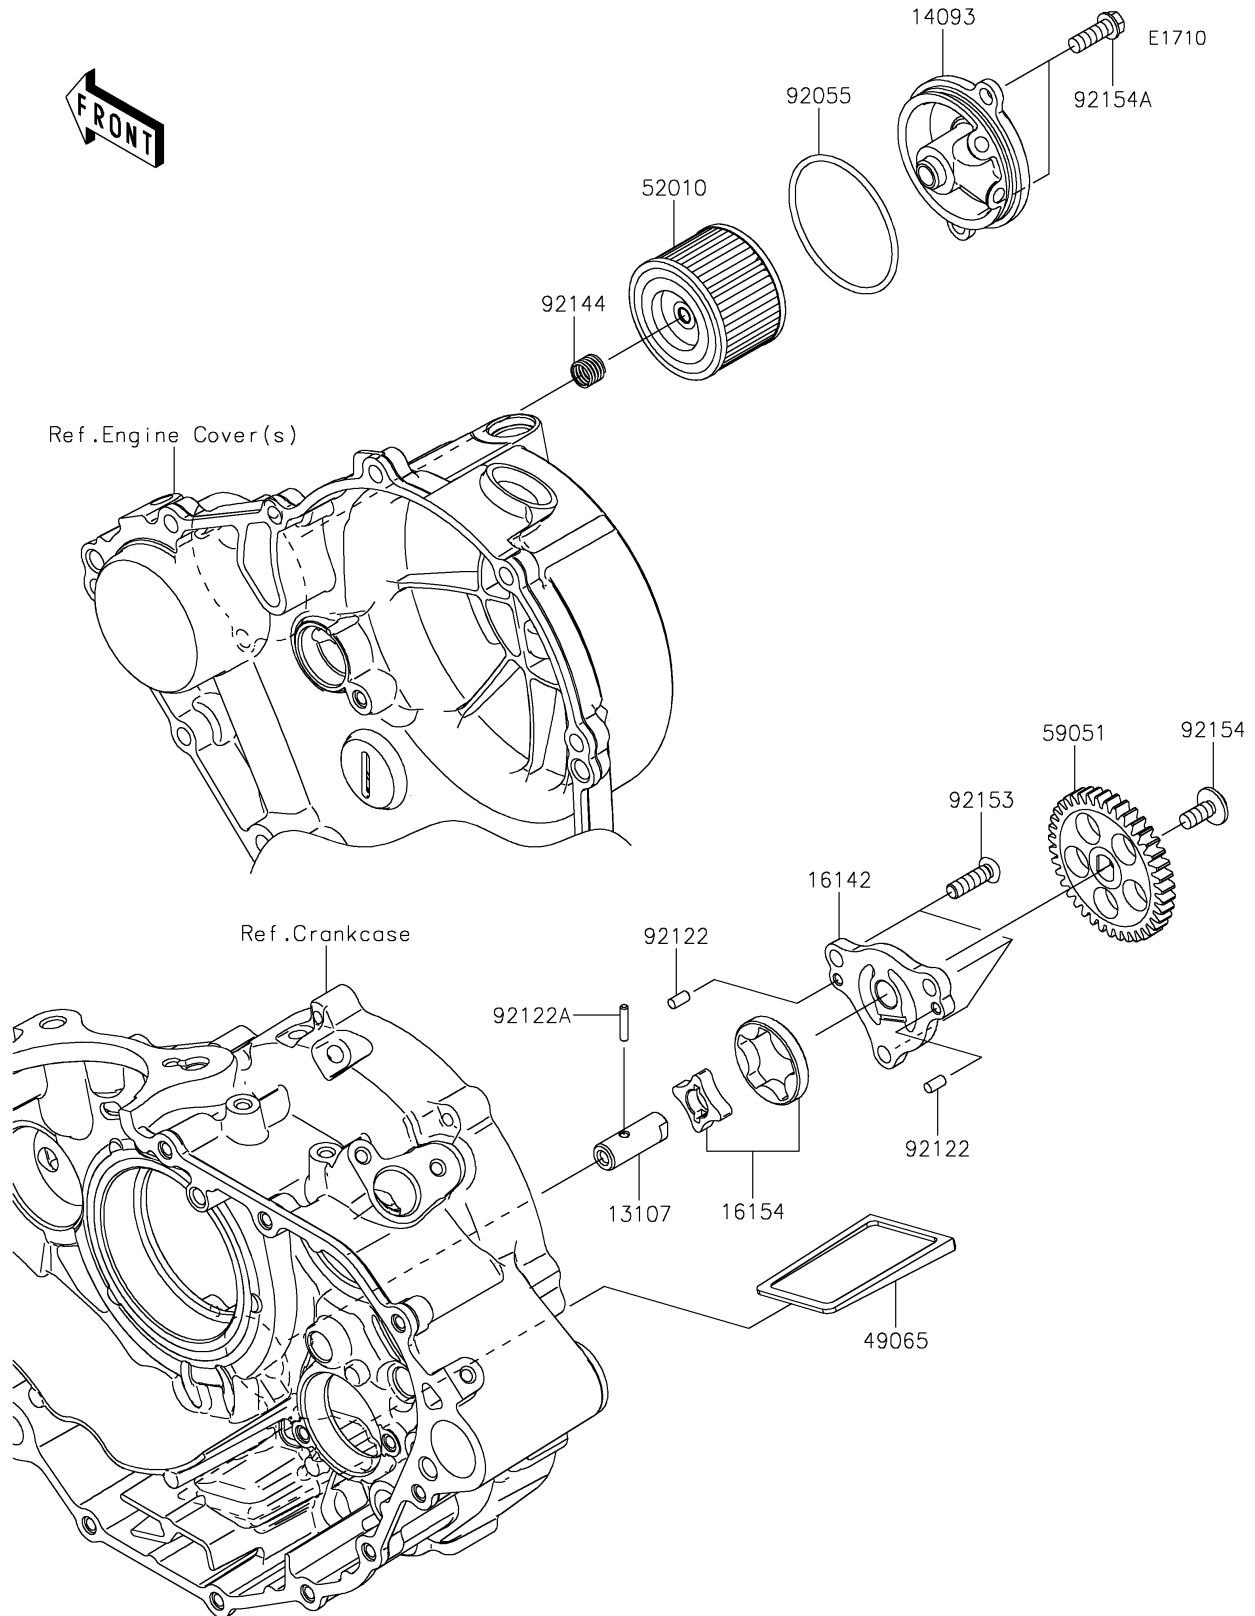

## PARTS DIAGRAM

### Oil Pump

## PARTS LIST

### Oil Pump

ITEM NAME	PART NUMBER	QUANTITY
SHAFT,OIL PUMP (Ref # 13107)	13107-0891	1
COVER,OIL FILTER (Ref # 14093)	14093-0786	1
COVER-PUMP,OIL (Ref # 16142)	16142-0760	1
ROTOR-PUMP (Ref # 16154)	16154-0747	1
FILTER-OIL (Ref # 49065)	49065-1058	1
ELEMENT-OIL FILTER (Ref # 52010)	52010-1053	1
GEAR-SPUR,39T (Ref # 59051)	59051-0819	1
RING-O,52.6X2.4 (Ref # 92055)	92055-1785	1
ROLLER,4X8 (Ref # 92122)	92122-0557	2
ROLLER,3X15.8 (Ref # 92122A)	92122-1126	1
SPRING (Ref # 92144)	92144-1761	1
BOLT,TORX,6X20 (Ref # 92153)	92153-1653	3
BOLT,SOCKET,6X14 (Ref # 92154)	92154-2731	1
BOLT,FLANGED,6X18 (Ref # 92154A)	92154-7470	2