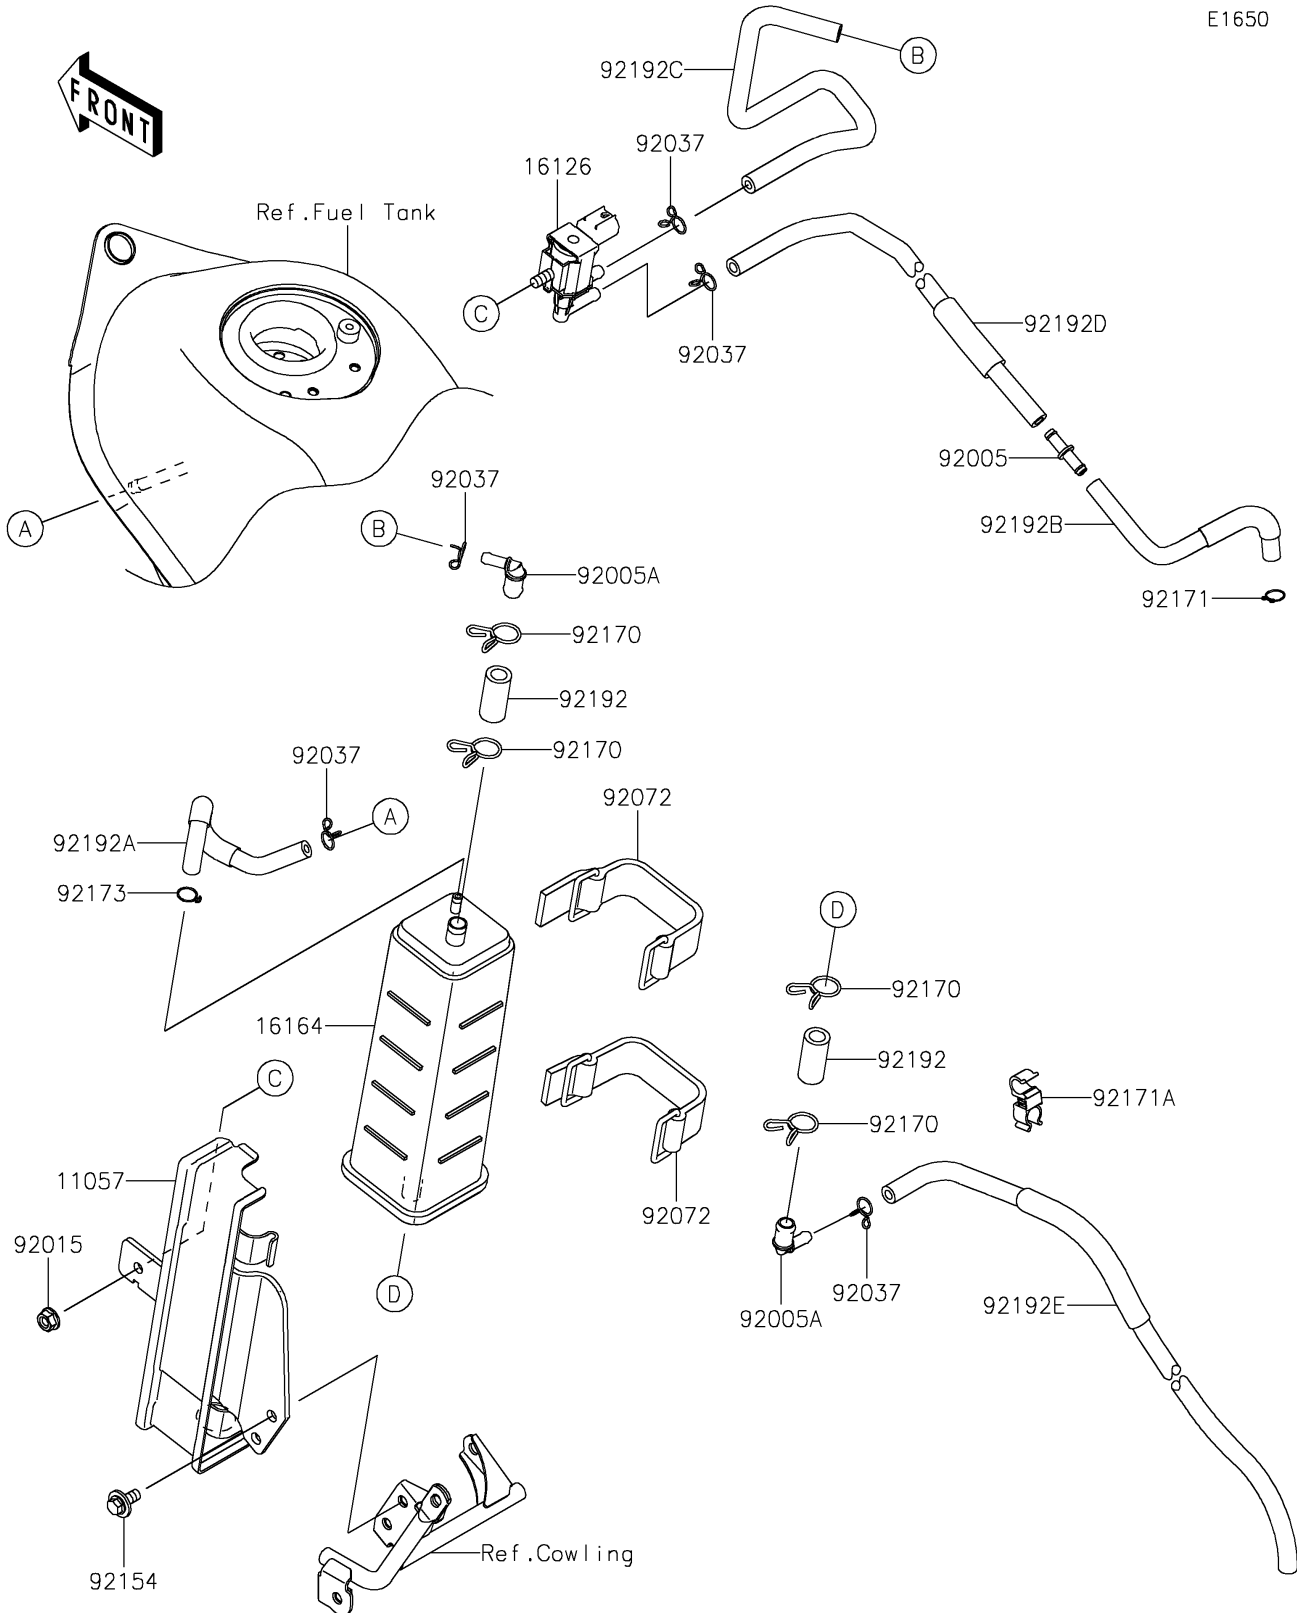

2026 KLX230R

PARTS DIAGRAM

Fuel Evaporative System(CA)

E1650

2026 KLX230R

PARTS LIST

Fuel Evaporative System(CA)

ITEM NAME

PART NUMBER

QUANTITY
