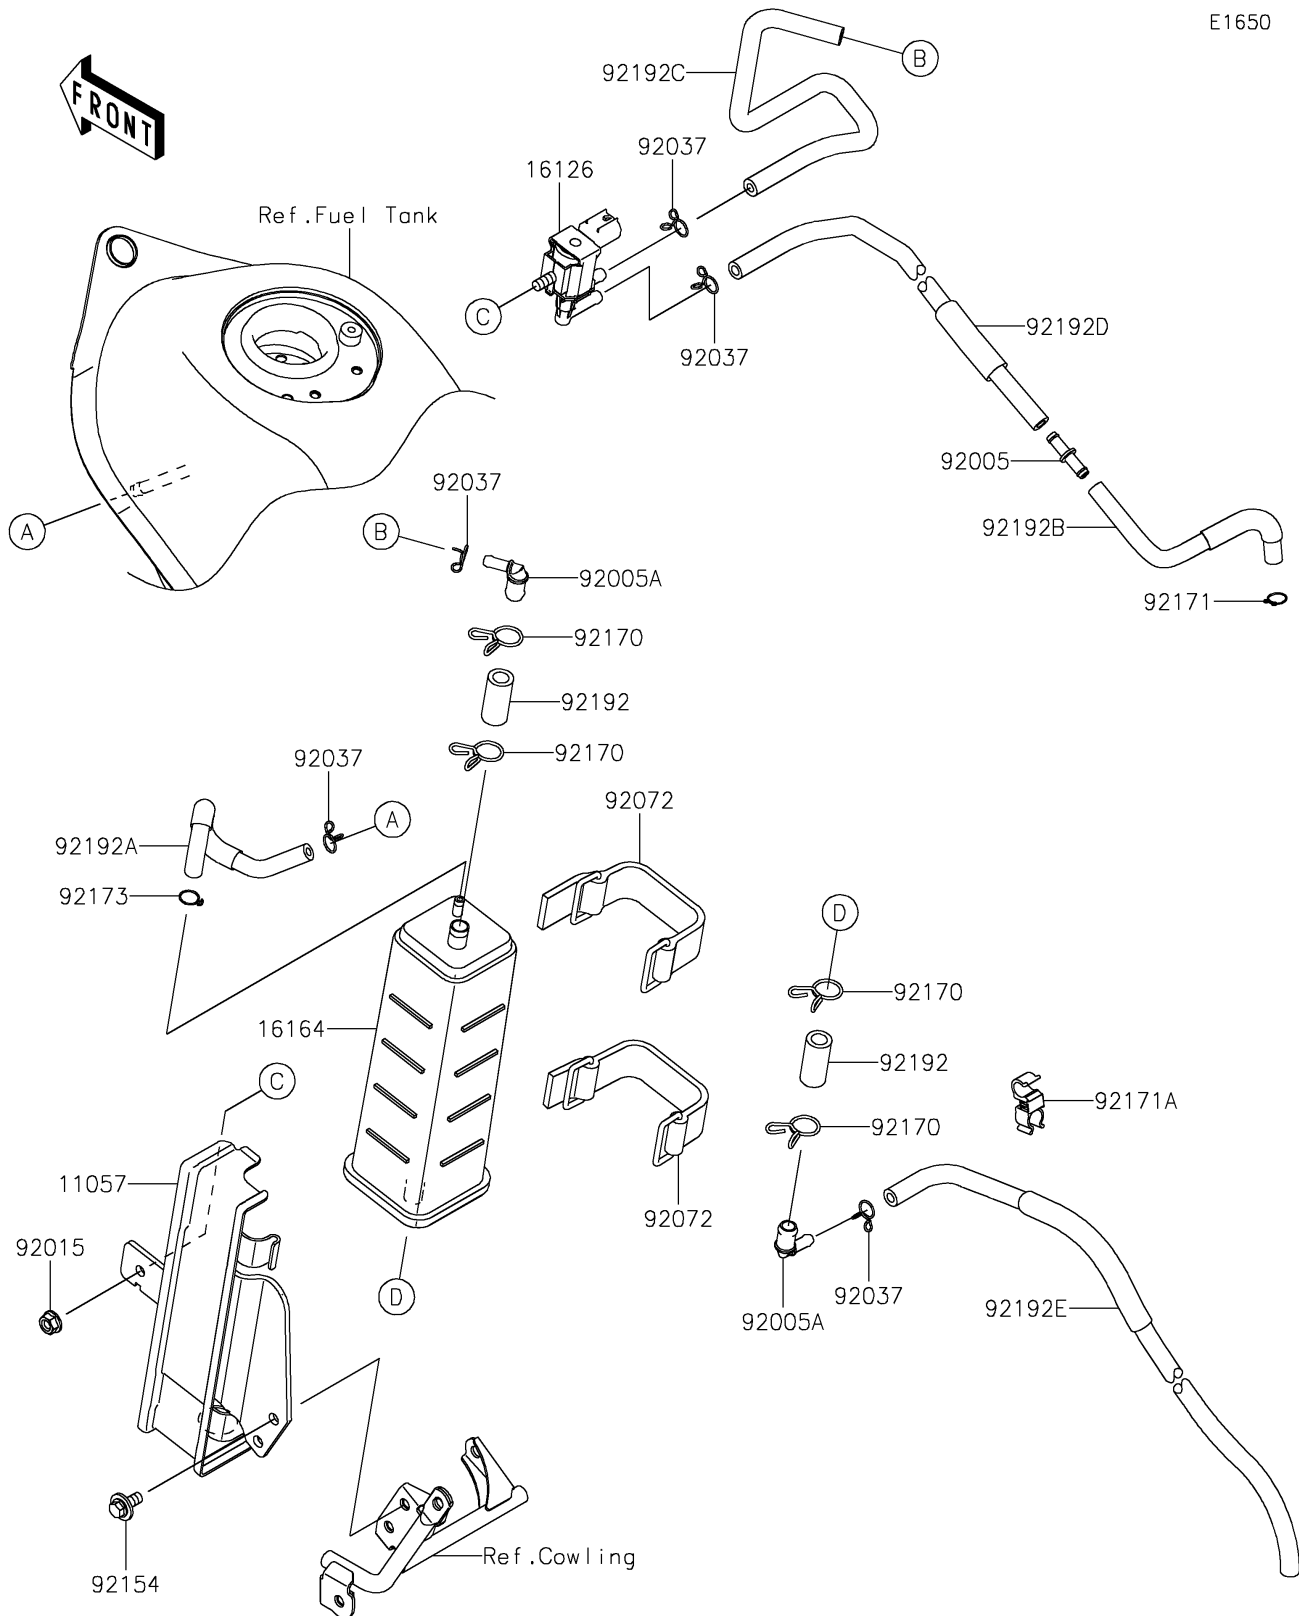

2025 KLX[®]230R

PARTS DIAGRAM

Fuel Evaporative System(CA)

E1650

2025 KLX[®] 230R

PARTS LIST

Fuel Evaporative System(CA)

ITEM NAME

PART NUMBER

QUANTITY
