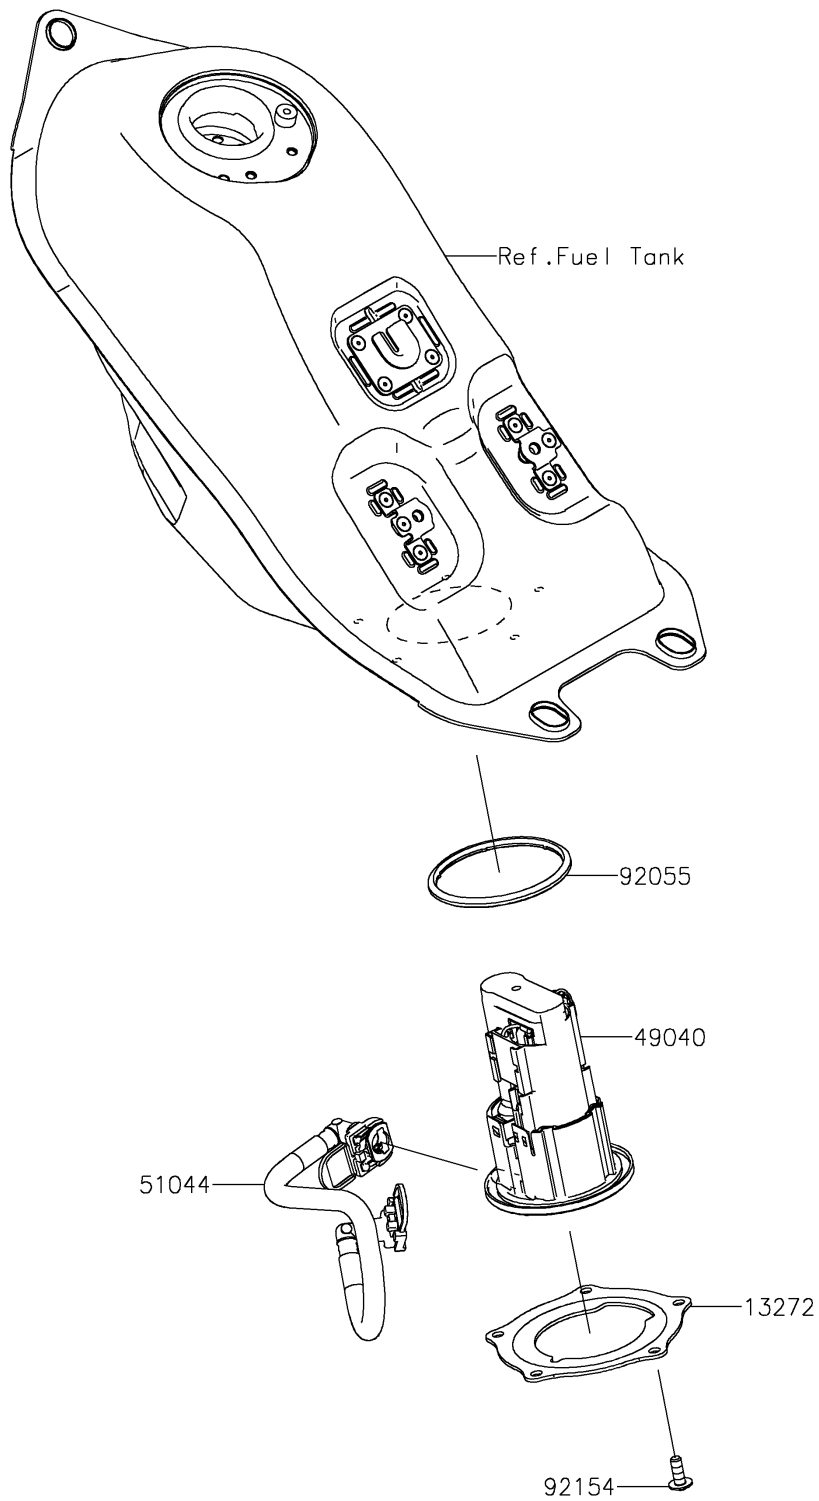

2025 KLX230R

PARTS DIAGRAM

Fuel Pump

E1520

2025 KLX230R

PARTS LIST

Fuel Pump

Kawasaki

Let the Good Times Roll®

ITEM NAME

PART NUMBER

QUANTITY
